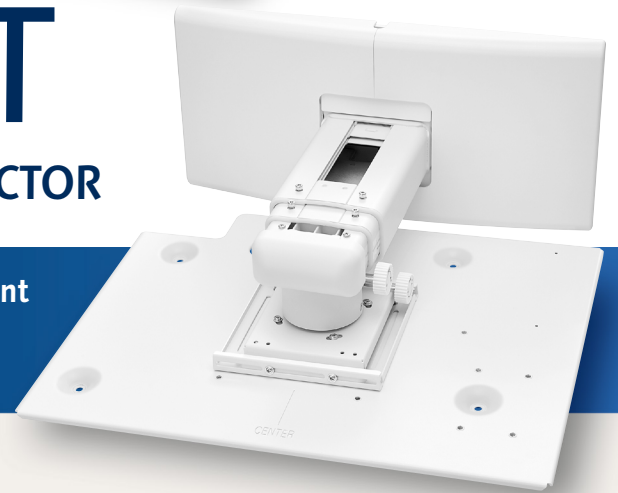

Panasonic CONNECT

GET A FREE MOUNT WITH THE PURCHASE OF A PT-CMZ50 PROJECTOR

Contact your Panasonic Connect Territory Account Manager to take advantage of this special offer
Offer Valid 4/1/24 – 6/30/24

THE DETAILS:

- The PT-CMZ50 projector and ET-WBC100 wall mount must be on the same order.
- Only authorized reseller's sales of eligible 1st inventory units qualify for this promotion.
- Cannot be combined with other special pricing or programs.
- Panasonic Connect North America, Division of Panasonic Corporation of North America, has the sole right to interpret the terms and conditions of this program and reserves the right to modify or cancel this program at any time.
- Authorized resellers can only register and sell only the products in categories for which they authorized to sell.