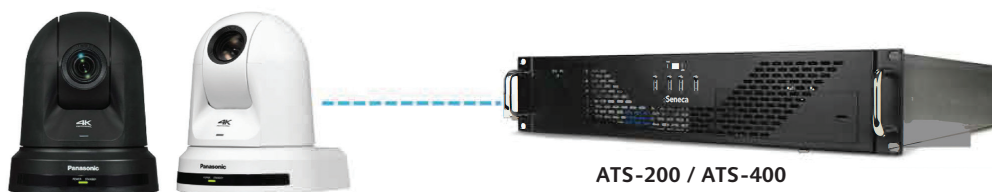

ATS-200 / ATS-400 | A two or four-channel Auto Tracking-server

Connect 2-4 cameras to our custom-built auto-tracking & recording server to distribute to your audience.