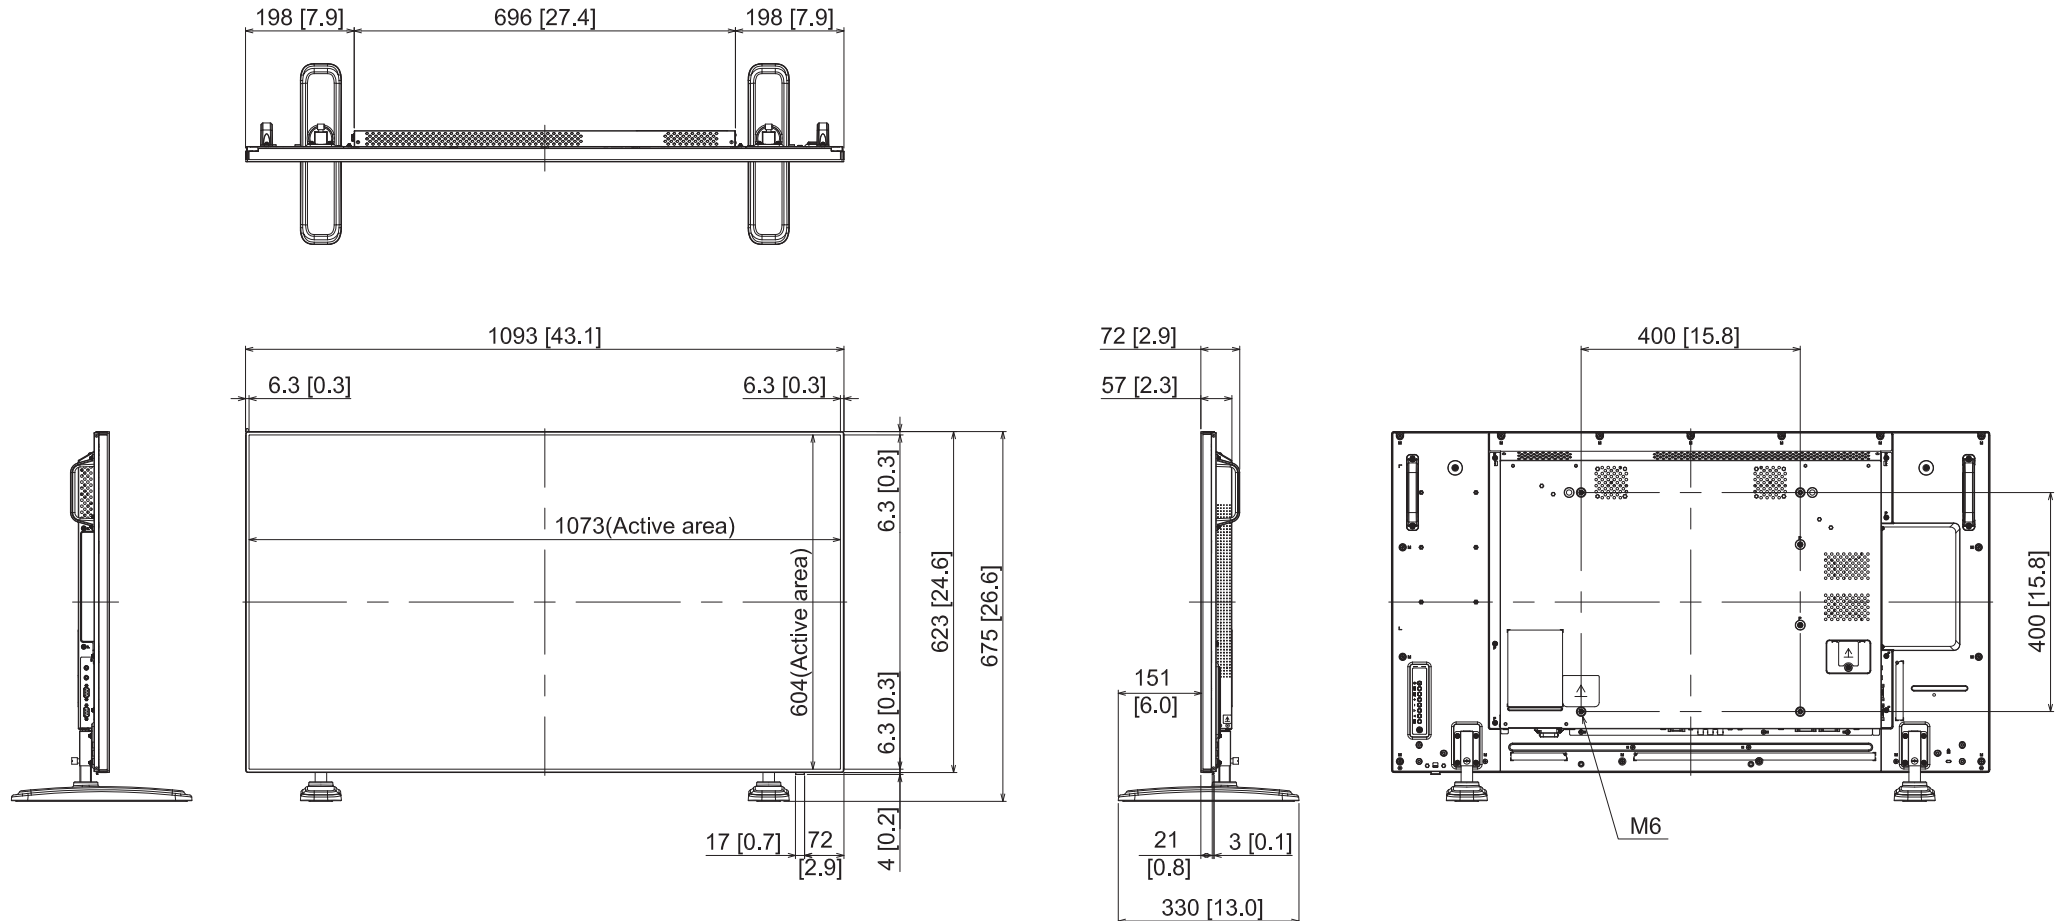

49-inch FULL HD LCD Display with Pedestal Stand TH-49LF8/TH-49LF80+TY-ST43PE8

12-JANUARY-2016

Unit : mm [inches]

Design and specification subject to change without notice.