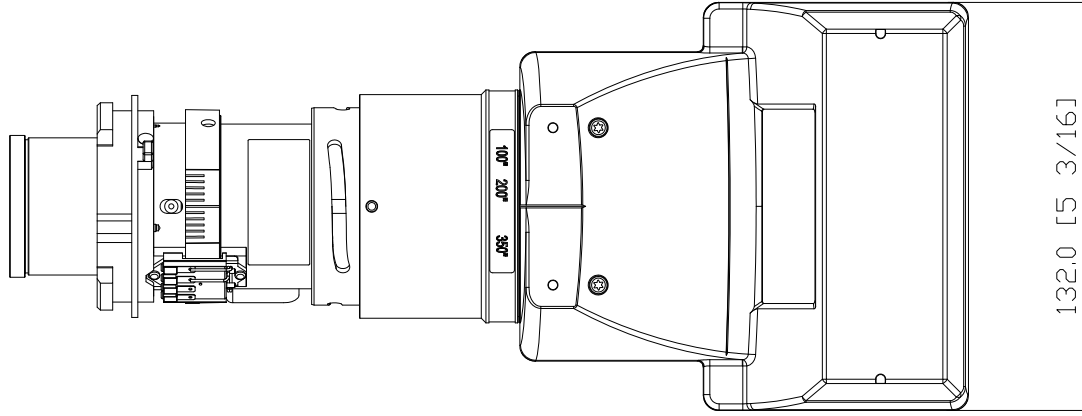

Panasonic Projector

ET-DLE030

132.0 [5 3/16]

311.0 [12 1/4]

102.0 [4 1/32]

mm [inches]