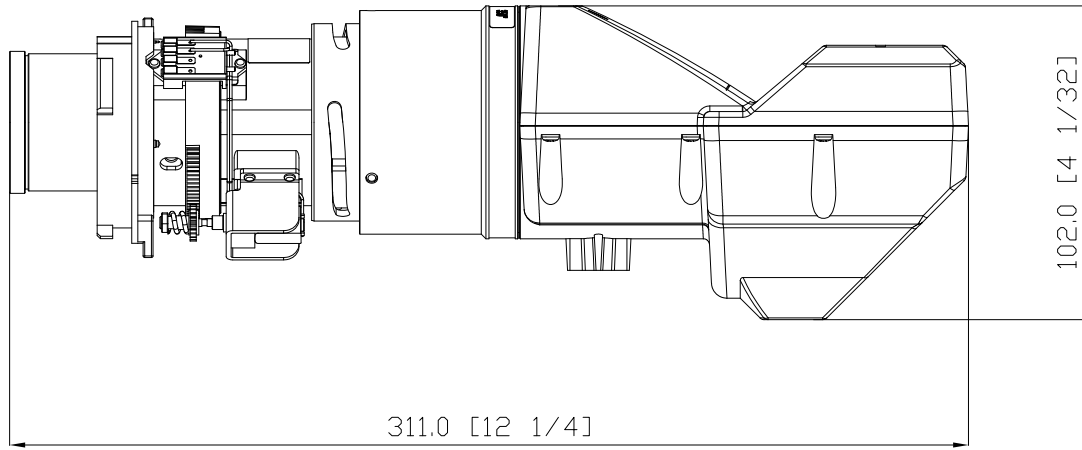

Panasonic Projector

ET-DLE030

132.0 [5 3/16]

311.0 [12 1/4]

102.0 [4 1/32]

mm [inches]