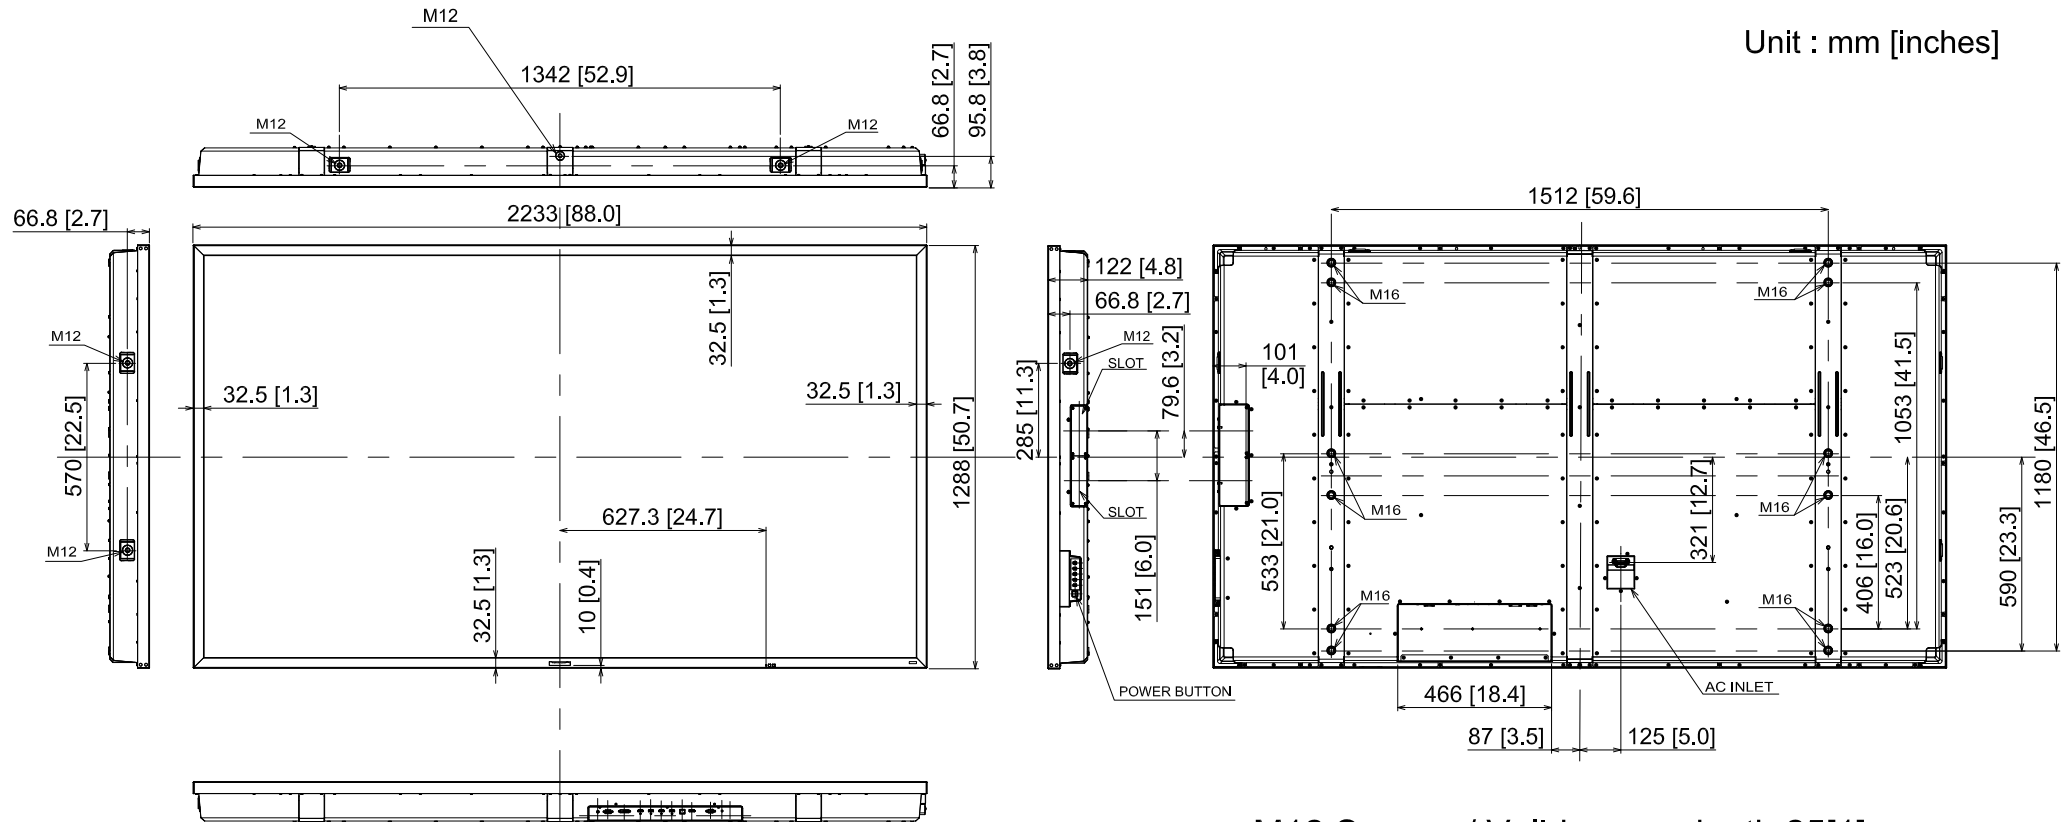

98-inch Class 4K* UHD LCD Display

TH-98LQ70

* Actual resolution: 3840 x 2160 px

9-OCTOBER-2014

Unit : mm [inches]

M12 Screws / Valid screw depth:25[1]

M16 Screws / Valid screw depth:26[1.1]

Design and specifications subject to change without notice.