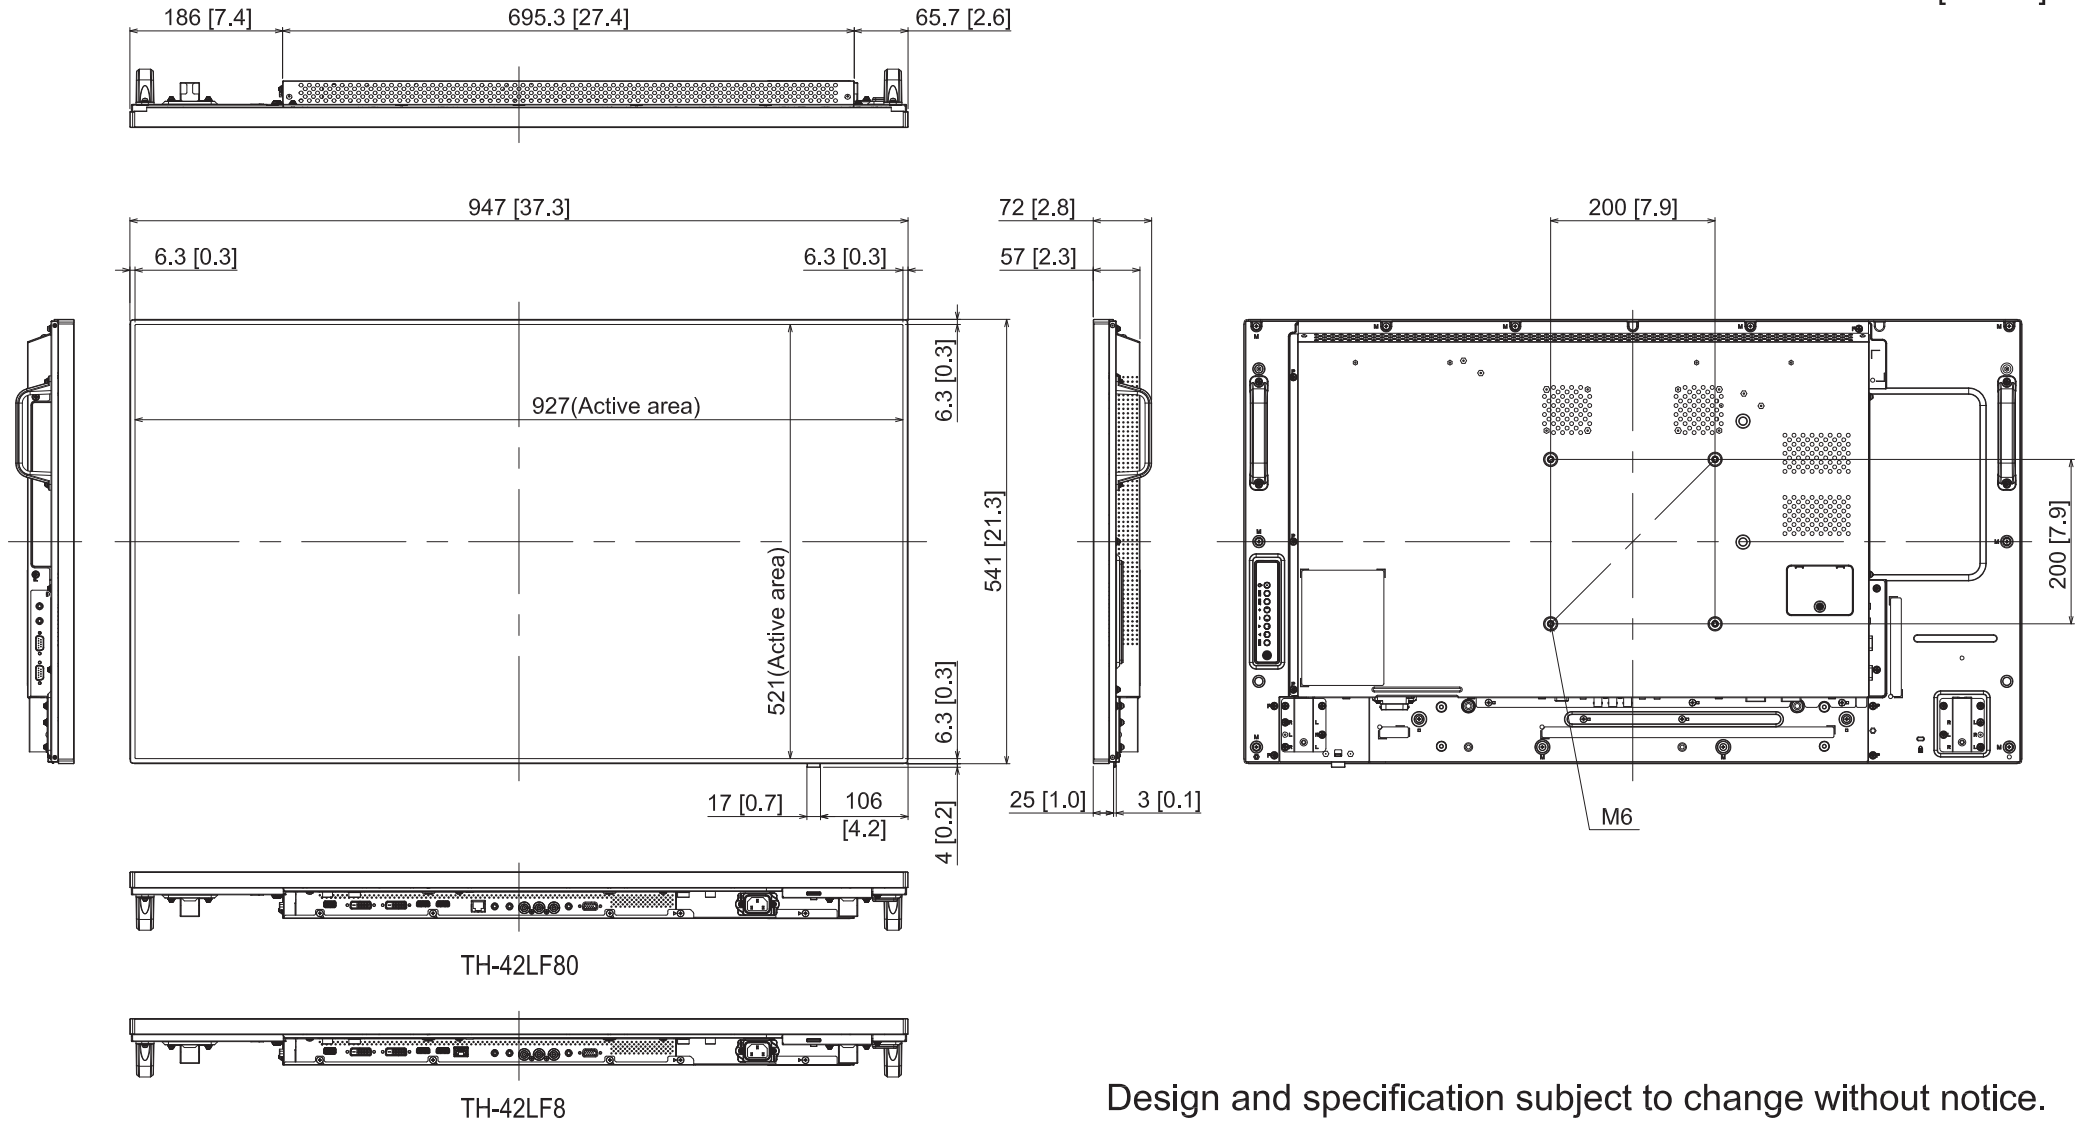

42-inch FULL HD LCD Display

TH-42LF8/TH-42LF80

01-SEPTEMBER-2015

Unit : mm [inches]

Design and specification subject to change without notice.