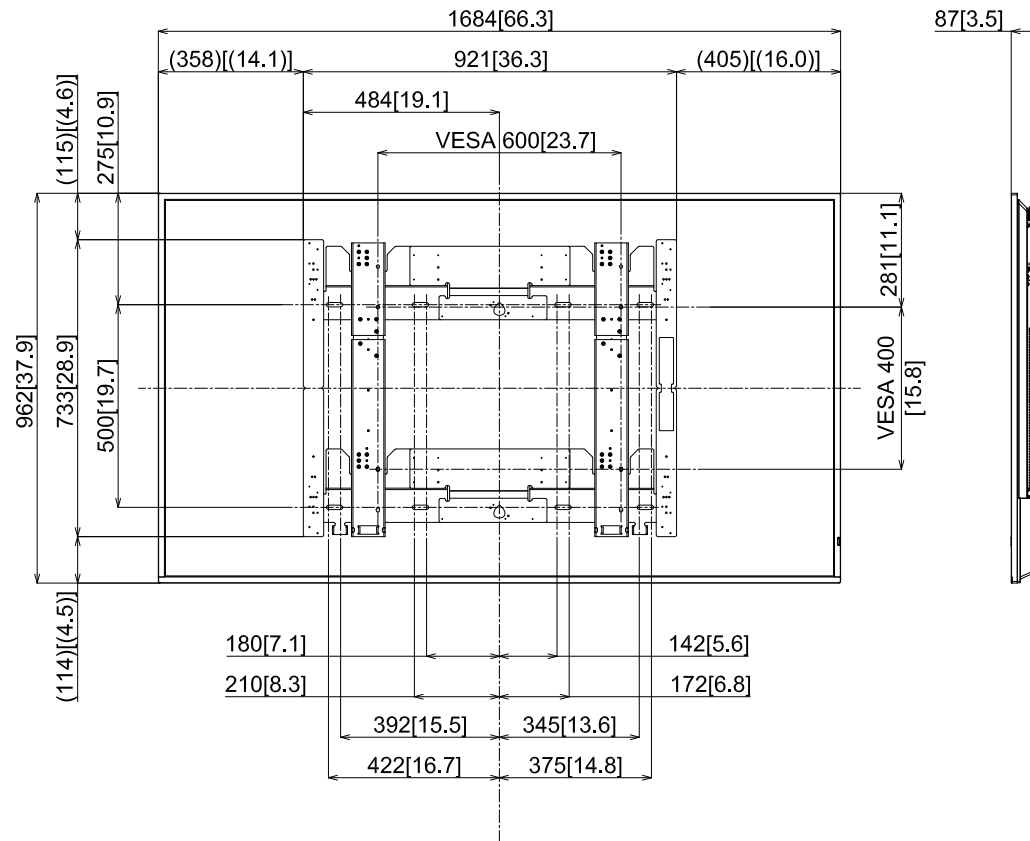

75-inch Class 4K UHD LCD TV with Wall mounting Bracket

17-Dec.-2021  
Unit : mm [inches]

TH-75CQ2 + TY-WK98PV1 (VESA 600 × 400)

Design and specification subject to change without notice.