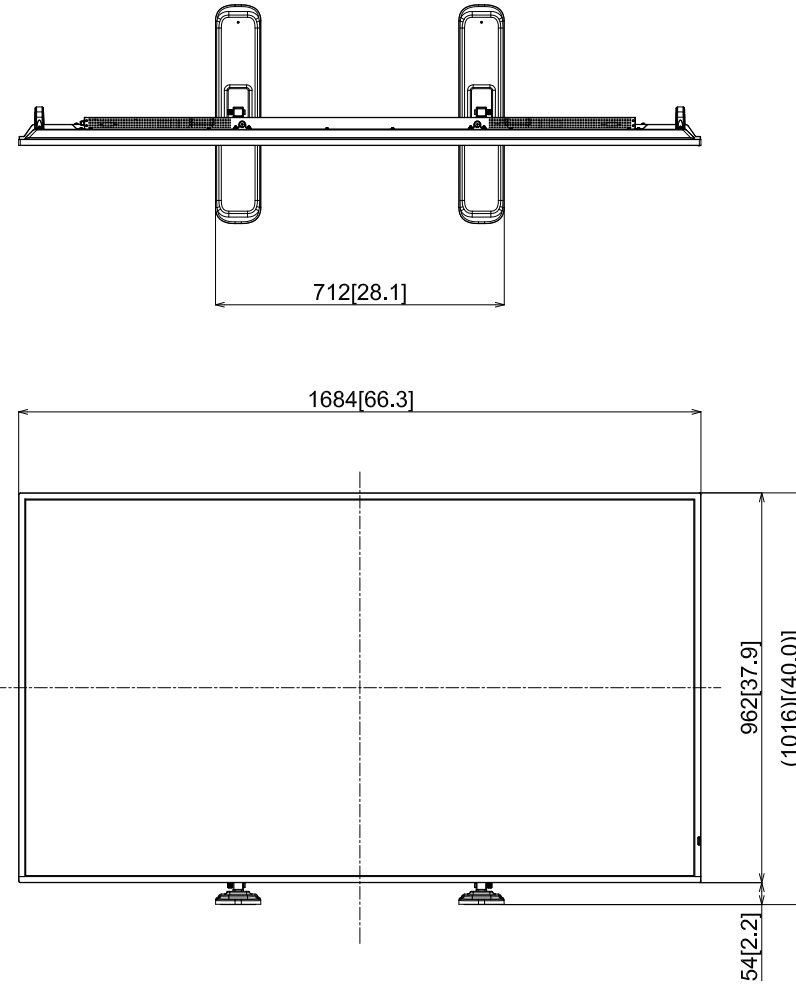

75-inch Class 4K UHD LCD TV with Pedestal Stand

TH-75CQ2 + TY-ST75PE9

17-Dec.-2021
Unit : mm [inches]

Design and specification subject to change without notice.