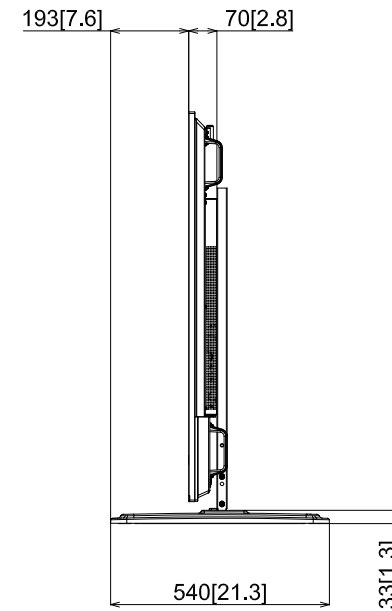

75-inch Class 4K UHD LCD TV with Pedestal Stand

TH-75CQ2 + TY-ST75PE9

17-Dec.-2021
Unit : mm [inches]

Design and specification subject to change without notice.