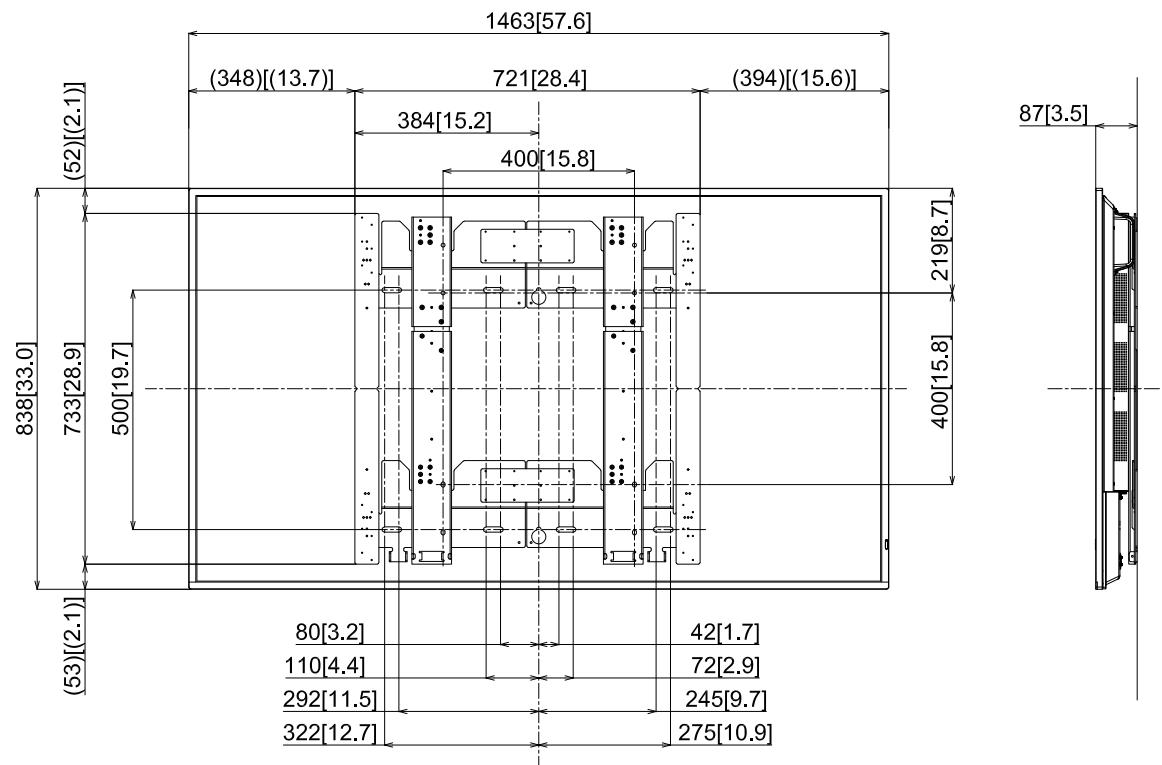

65-inch Class 4K UHD LCD TV with Wall mounting Bracket

17-Dec.-2021
Unit : mm [inches]

TH-65CQ2 + TY-WK98PV1 (VESA 400 × 400)

Design and specification subject to change without notice.