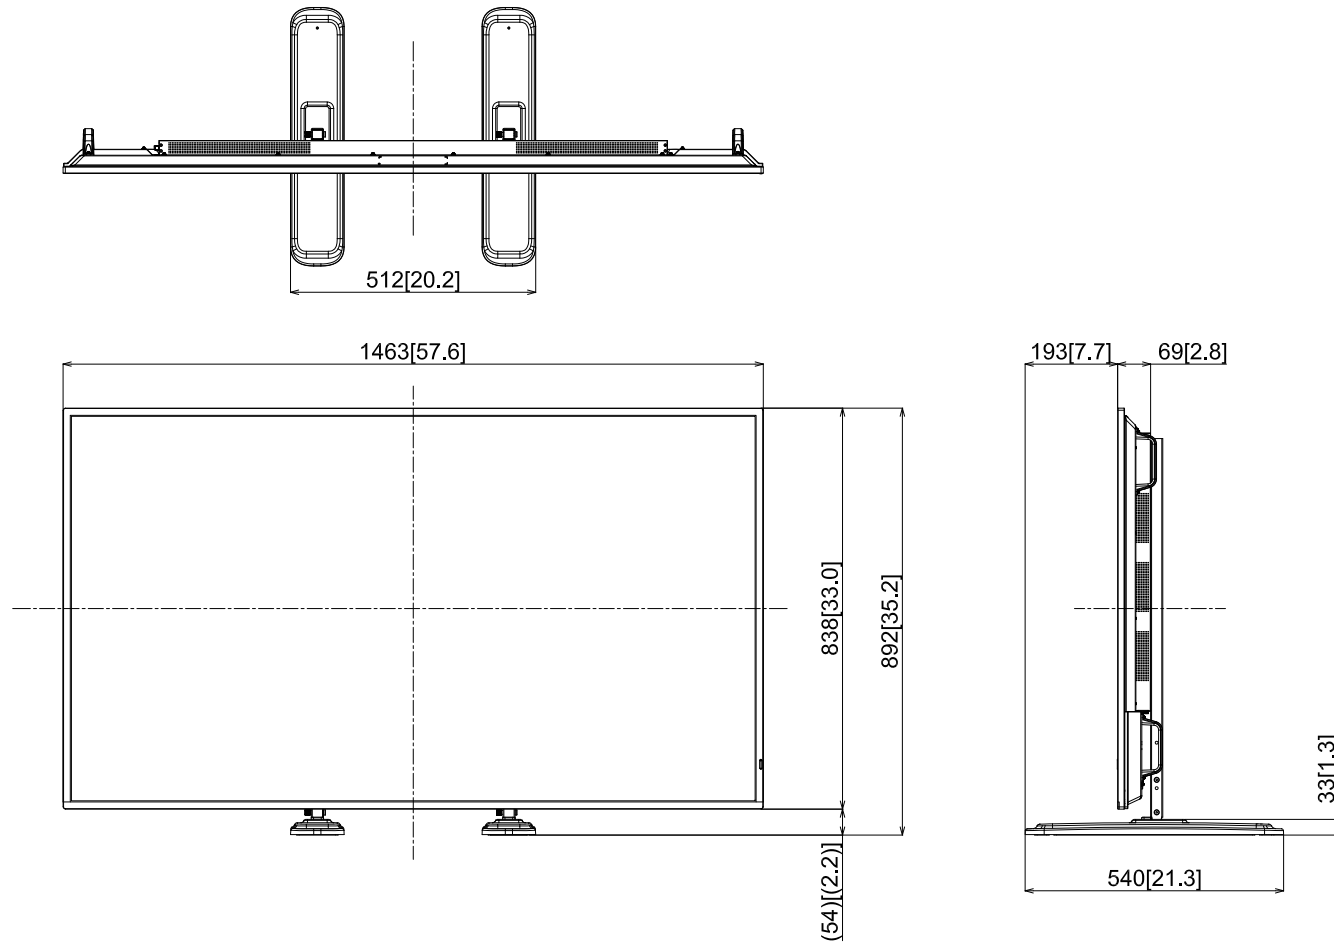

65-inch Class 4K UHD LCD TV with Pedestal Stand

TH-65CQ2 + TY-ST75PE9

17-Dec.-2021
Unit : mm [inches]

Design and specification subject to change without notice.