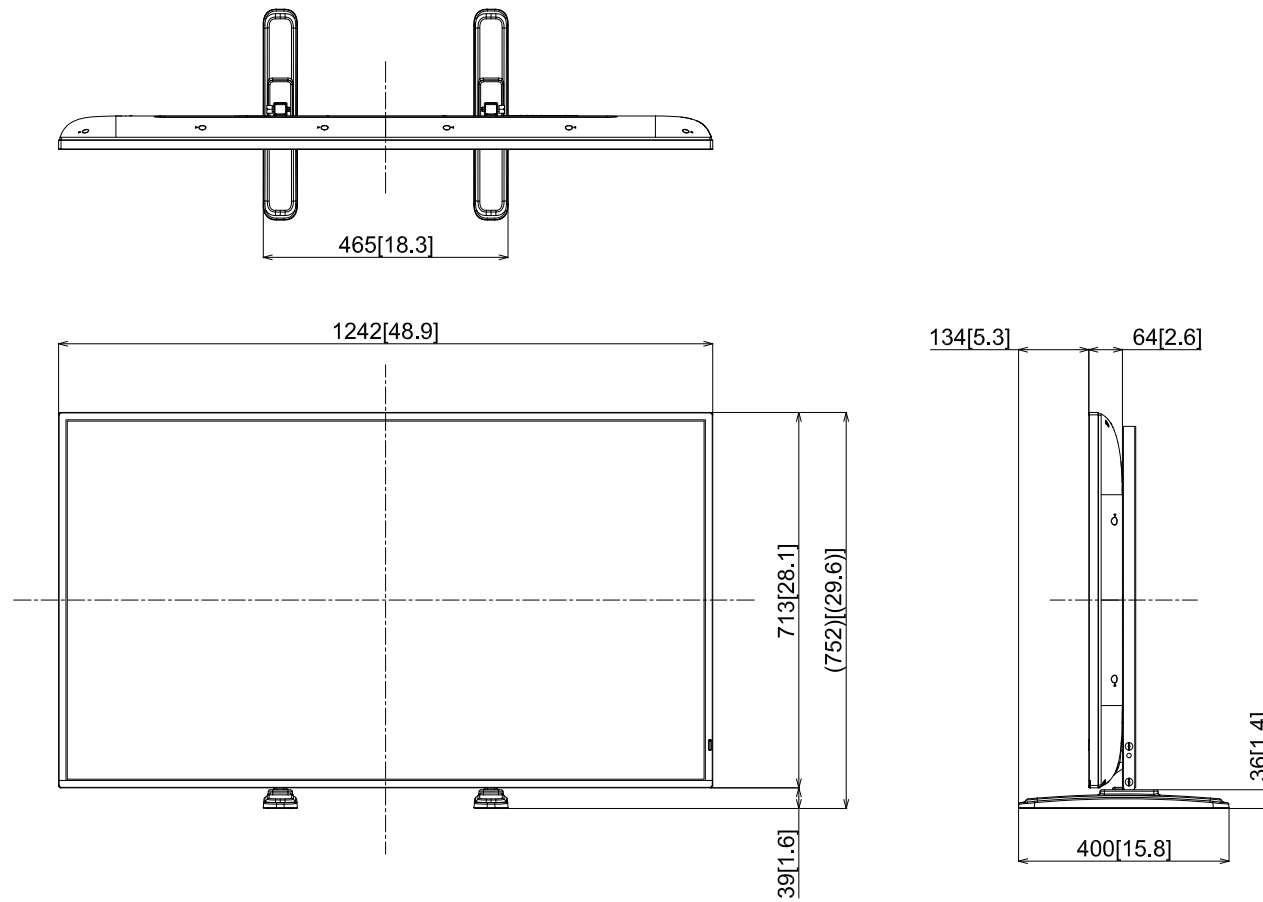

55-inch Class 4K UHD LCD TV with Pedestal Stand

TH-55CQ2 + TY-ST55PE9

17-Dec.-2021
Unit : mm [inches]

Design and specification subject to change without notice.