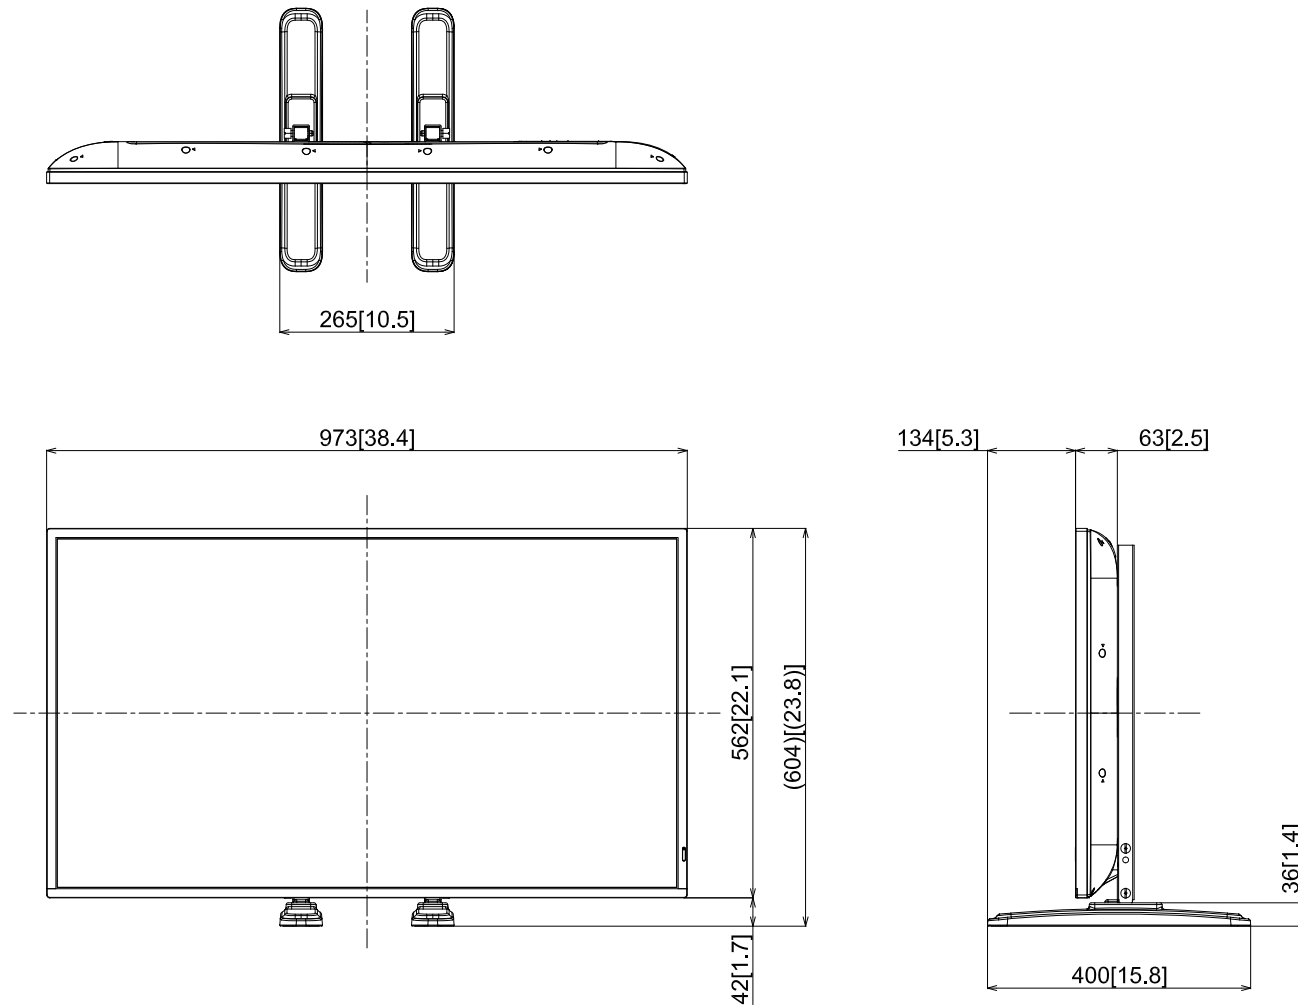

43-inch Class 4K UHD LCD TV with Pedestal Stand

17-Dec.-2021

Unit : mm [inches]

TH-43CQ2 + TY-ST43PE9

Design and specification subject to change without notice.