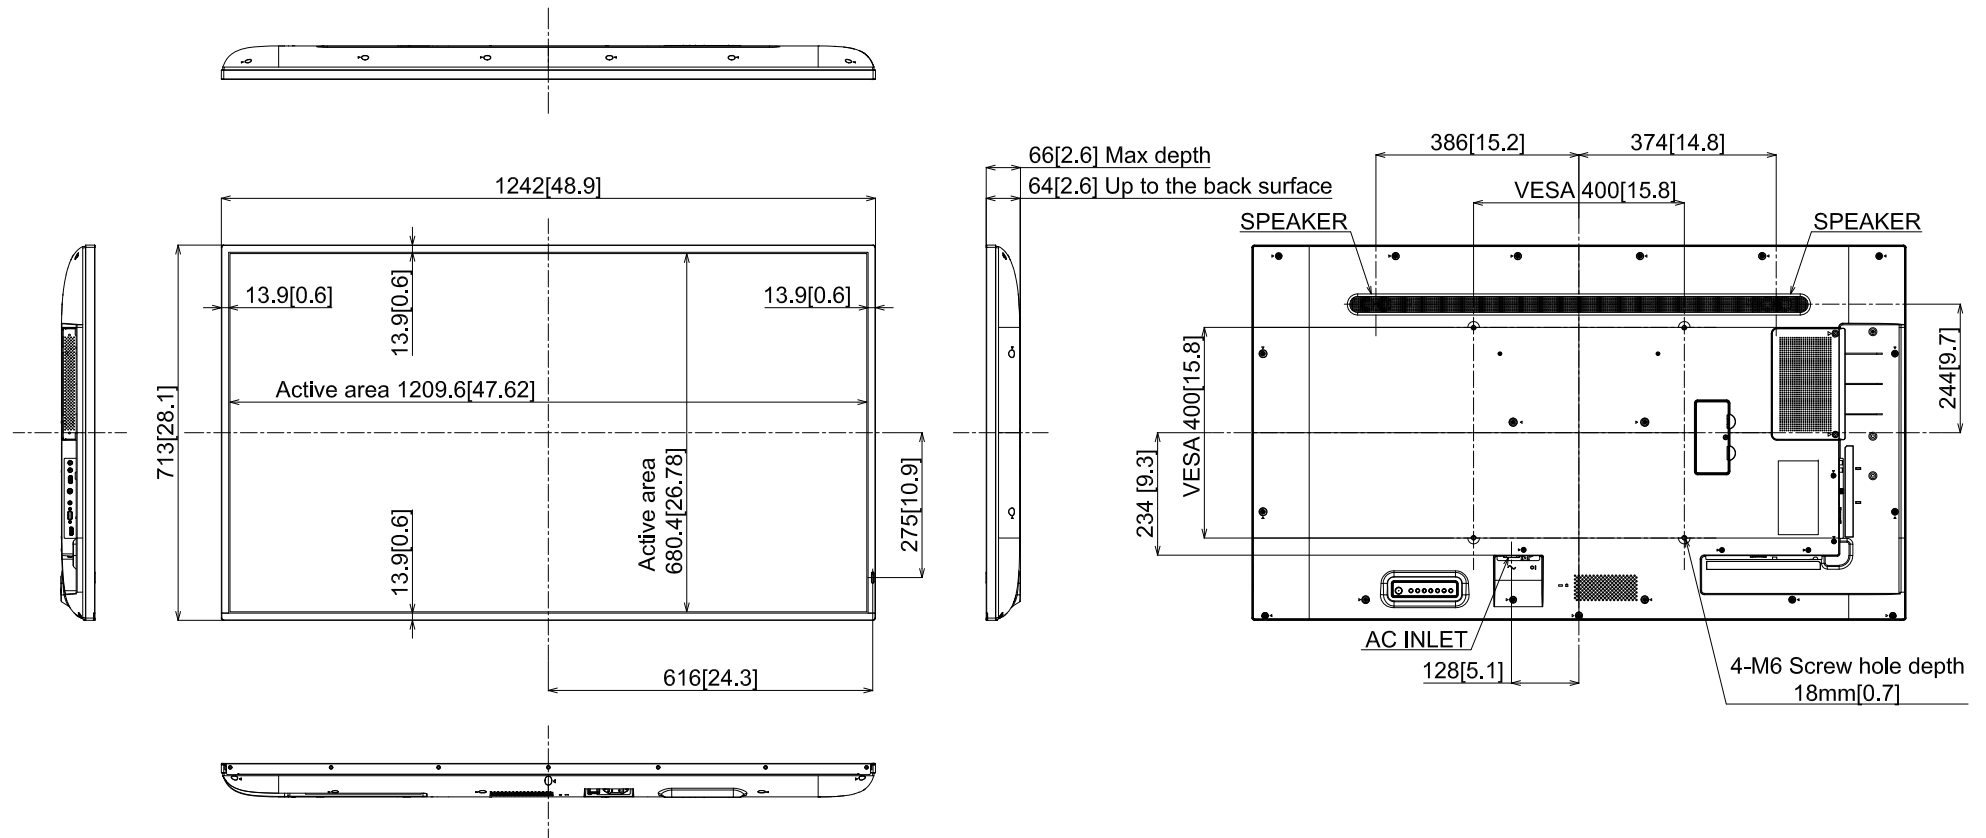

# 55-inch Class 4K UHD LCD TV

## TH-55CQ2

30-Sep.-2021  
Unit : mm [inches]

Design and specification subject to change without notice.