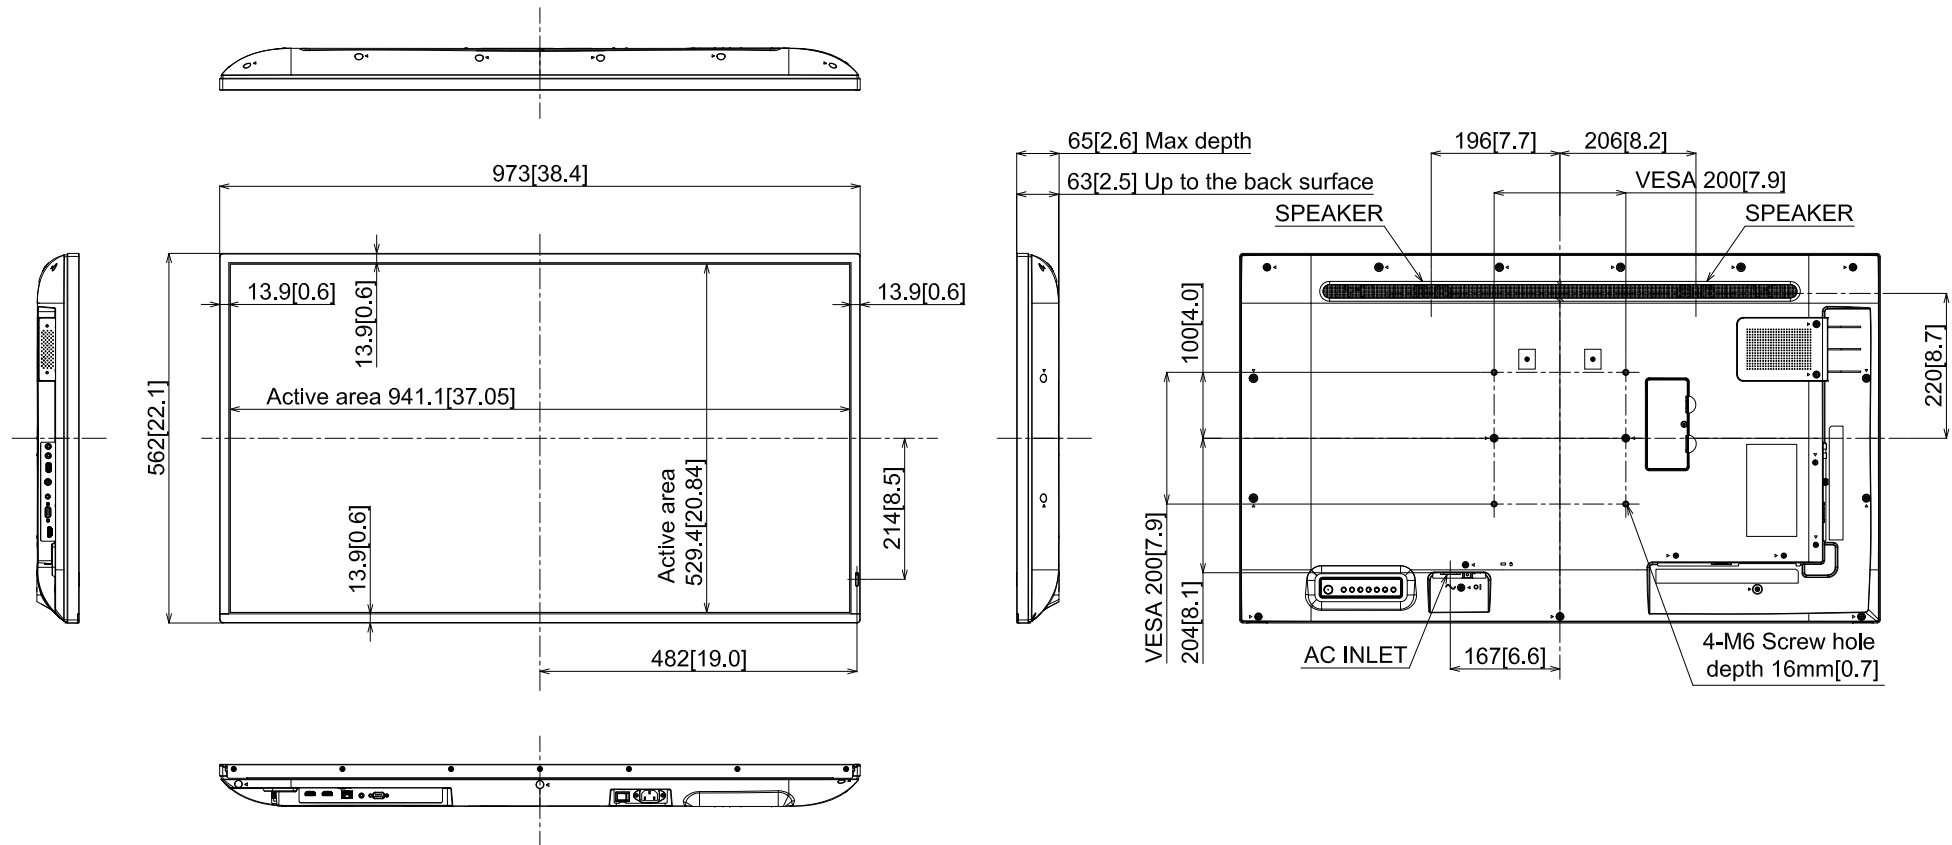

43-inch Class 4K UHD LCD TV

TH-43CQ2

30-Sep.-2021
Unit : mm [inches]

Design and specification subject to change without notice.