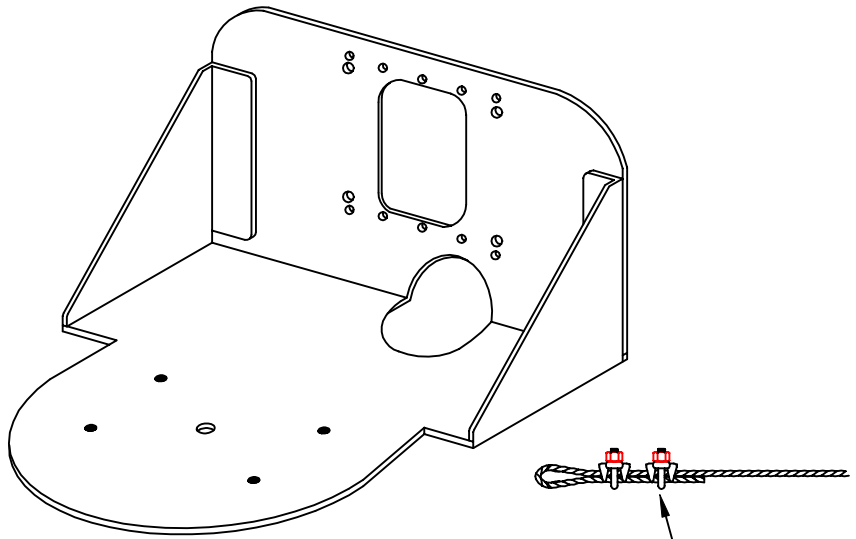

**CR#85407**

CAB-1763 & CAB-1763PROTOTYPE  
 WALL MOUNT FOR PANASONIC AW-HE50 CAMERA

MAT: 12GA CRS  
 FINISH: QUARTZ GRAY T243-GR301

PROPER END TERMINATION OF WIRE ROPE

OPENING AND MOUNTING HOLES TO MOUNT TO 1,2,3 GANG OR 4" SQUARE ELECTRICAL OUTLET BOX

1/4" HOLES(4) FOR SECURE ATTACHMENT TO WALL

CABLE ROUTING OPENING

INCREASED DEPTH 1.500"

- HARDWARE:**
- '4' 8-32X3/8" PHILLIPS PHMS
  - '4' #8 INTERNAL TOOTH LOCKWASHERS
  - '1' LAG BOLT, 1/4" THREAD DIAMETER, 4" LONG, HEX HEAD
  - '2' WIRE ROPE CLIPS
  - '1' 36" LONG .125 DIA STEEL WIRE ROPE WITH ROPE CLIPS AND BRACKET ASSEMBLED