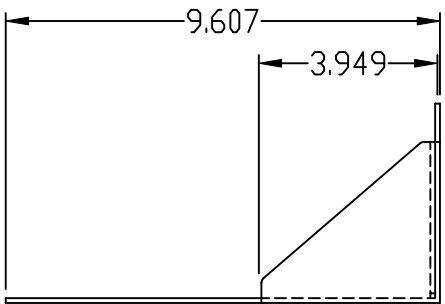

**CR#85407**

CAB-1763 & CAB-1763PROTOTYPE  
 WALL MOUNT FOR PANASONIC AW-HE50 CAMERA

MAT: 12GA CRS  
 FINISH: QUARTZ GRAY T243-GR301

PROPER END TERMINATION OF WIRE ROPE

OPENING AND MOUNTING HOLES TO MOUNT TO 1,2,3 GANG OR 4" SQUARE ELECTRICAL OUTLET BOX

1/4" HOLES(4) FOR SECURE ATTACHMENT TO WALL

CABLE ROUTING OPENING

INCREASED DEPTH 1.500"

- HARDWARE:**
- '4' 8-32X3/8" PHILLIPS PHMS
  - '4' #8 INTERNAL TOOTH LOCKWASHERS
  - '1' LAG BOLT, 1/4" THREAD DIAMETER, 4" LONG, HEX HEAD
  - '2' WIRE ROPE CLIPS
  - '1' 36" LONG .125 DIA STEEL WIRE ROPE WITH ROPE CLIPS AND BRACKET ASSEMBLED