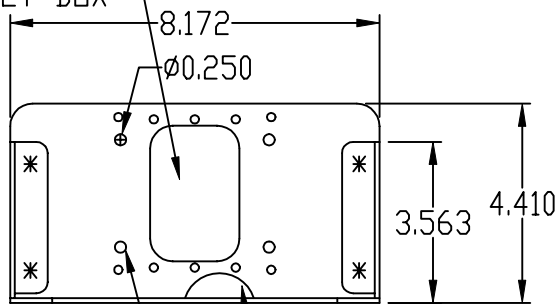

**CR#85407**

CAB-1763 & CAB-1763PROTOTYPE  
 WALL MOUNT FOR PANASONIC AW-HE50 CAMERA

MAT: 12GA CRS  
 FINISH: QUARTZ GRAY T243-GR301

PROPER END TERMINATION OF WIRE ROPE

OPENING AND MOUNTING HOLES TO MOUNT TO 1,2,3 GANG OR 4" SQUARE ELECTRICAL OUTLET BOX

1/4" HOLES(4) FOR SECURE ATTACHMENT TO WALL

CABLE ROUTING OPENING

INCREASED DEPTH 1.500"

- HARDWARE:**
- '4' 8-32X3/8" PHILLIPS PHMS
  - '4' #8 INTERNAL TOOTH LOCKWASHERS
  - '1' LAG BOLT, 1/4" THREAD DIAMETER, 4" LONG, HEX HEAD
  - '2' WIRE ROPE CLIPS
  - '1' 36" LONG .125 DIA STEEL WIRE ROPE WITH ROPE CLIPS AND BRACKET ASSEMBLED