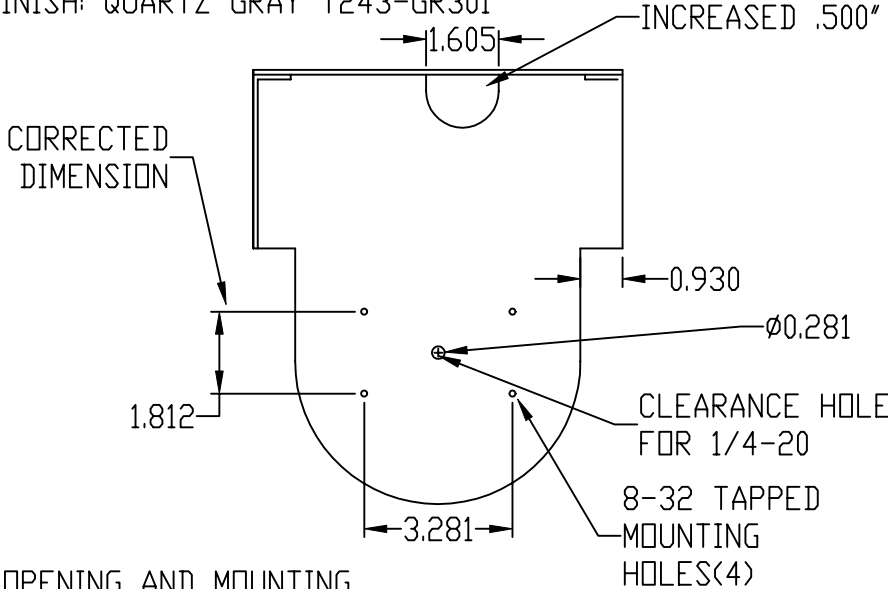

**CR#85407**

CAB-1763 & CAB-1763PROTOTYPE  
 WALL MOUNT FOR PANASONIC AW-HE50 CAMERA

MAT: 12GA CRS  
 FINISH: QUARTZ GRAY T243-GR301

PROPER END TERMINATION OF WIRE ROPE

OPENING AND MOUNTING HOLES TO MOUNT TO 1,2,3 GANG OR 4" SQUARE ELECTRICAL OUTLET BOX

1/4" HOLES(4) FOR SECURE ATTACHMENT TO WALL

CABLE ROUTING OPENING

INCREASED DEPTH 1.500"

- HARDWARE:**
- '4' 8-32X3/8" PHILLIPS PHMS
  - '4' #8 INTERNAL TOOTH LOCKWASHERS
  - '1' LAG BOLT, 1/4" THREAD DIAMETER, 4" LONG, HEX HEAD
  - '2' WIRE ROPE CLIPS
  - '1' 36" LONG .125 DIA STEEL WIRE ROPE WITH ROPE CLIPS AND BRACKET ASSEMBLED