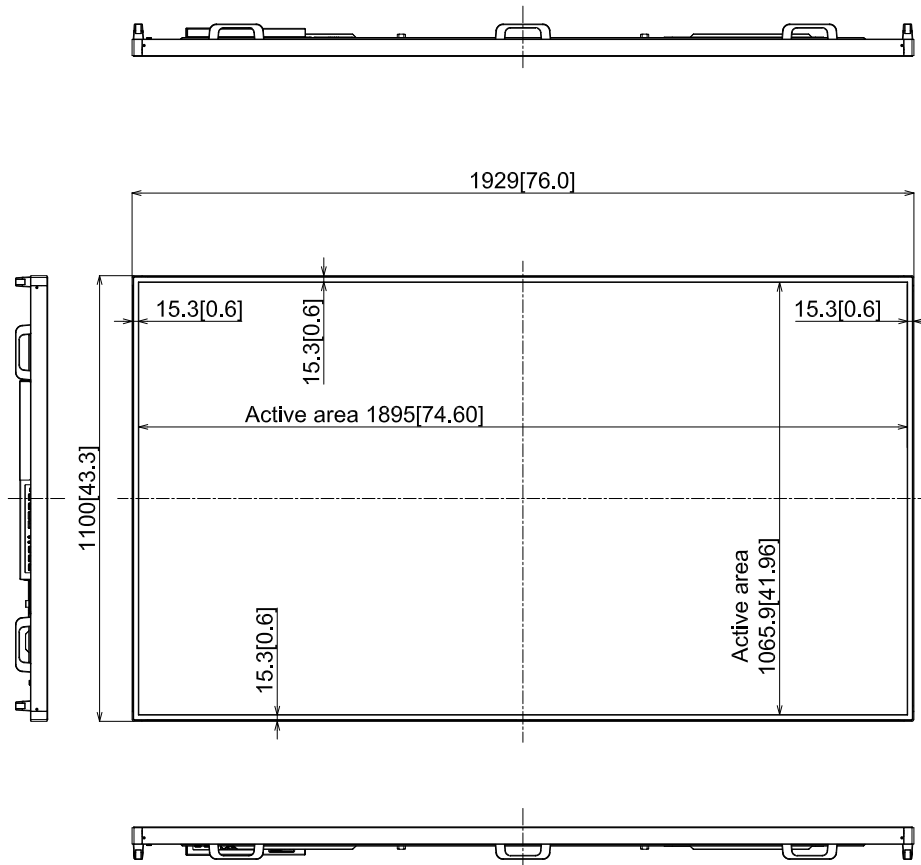

# 86-inch Class 4K UHD LCD Display

## TH-86CQE1

04-Aug.-2020  
Unit : mm [inches]

Design and specification subject to change without notice.