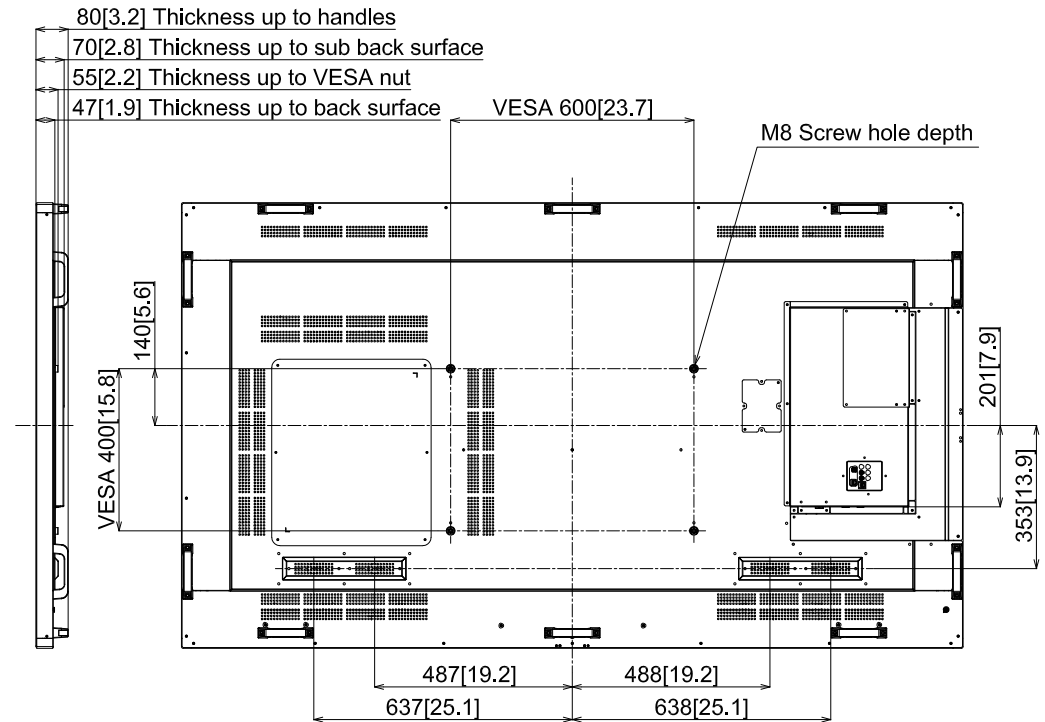

# 86-inch Class 4K UHD LCD Display

## TH-86CQE1

04-Aug.-2020  
Unit : mm [inches]

Design and specification subject to change without notice.