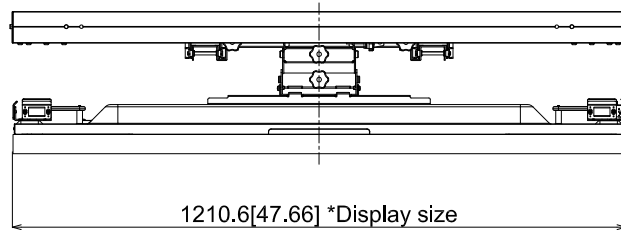

55-inch Class Video Wall Display with Installation Mount

TH-55VF2H/VF2 + TY-VK55LV2

30-September-2019
Unit : mm [inches]

Fitting form

Extend form

Design and specification subject to change without notice.