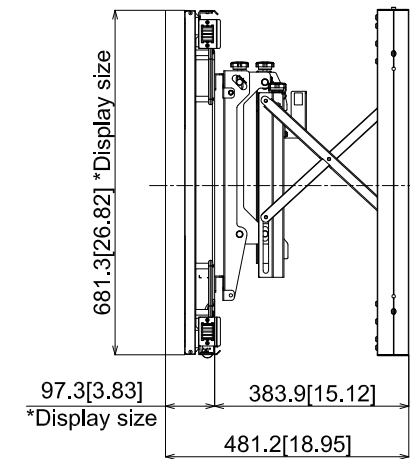

55-inch Class Video Wall Display with Installation Mount

TH-55VF2H/VF2 + TY-VK55LV2

30-September-2019
Unit : mm [inches]

Fitting form

Extend form

Design and specification subject to change without notice.