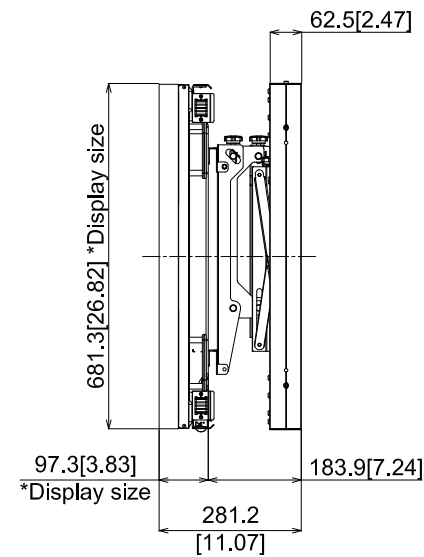

55-inch Class Video Wall Display with Installation Mount

TH-55VF2H/VF2 + TY-VK55LV2

30-September-2019
Unit : mm [inches]

Fitting form

Extend form

Design and specification subject to change without notice.