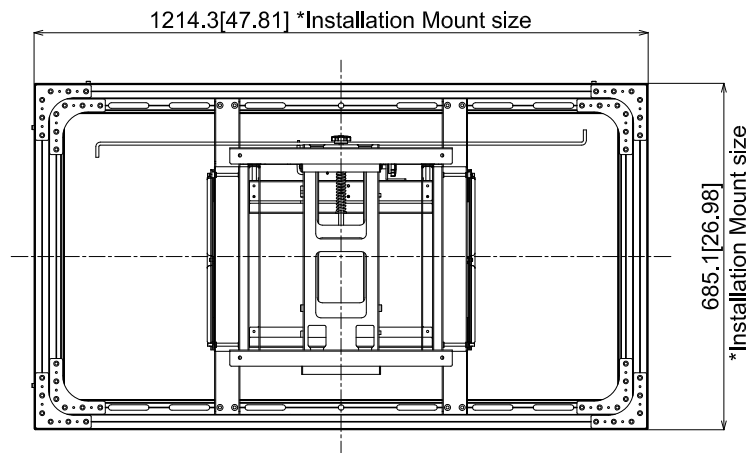

55-inch Class Video Wall Display with Installation Mount

TH-55VF2H/VF2 + TY-VK55LV2

30-September-2019
Unit : mm [inches]

Fitting form

Extend form

Design and specification subject to change without notice.