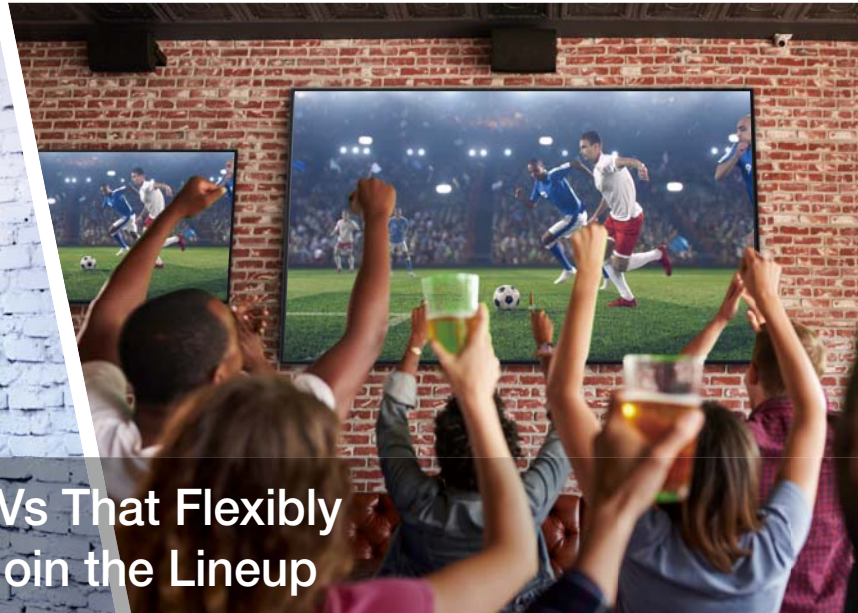

Panasonic

BUSINESS

CQ1 Series

4K UHD PROFESSIONAL TV

86-inch class TH-86CQ1U   55-inch class TH-55CQ1U
75-inch class TH-75CQ1U   50-inch class TH-50CQ1U
65-inch class TH-65CQ1U   43-inch class TH-43CQ1U

*Availability varies depending on model

New 4K UHD Professional TVs That Flexibly Match Business Situations Join the Lineup

Main Features

Actual resolution: 3840 x 2160p

TH-86CQ1/75CQ1 only

01 | Detailed Clear Images

Highly detailed images in 4K resolution (3840 x 2160) supporting 4K/60p signals for faithful expression of high-quality content.

02 | Built-in Tuner

It can be used as a TV or a display for presentation or information purposes, flexibly adapting to offices, schools, and sports bars.

03 | Useful Functions for Business

Supports HDMI CEC to control connected devices from a single remote, and RS-232C/LAN to control multiple devices externally, for efficient operation. Designed for continuous, secure 16-hour daily operation.