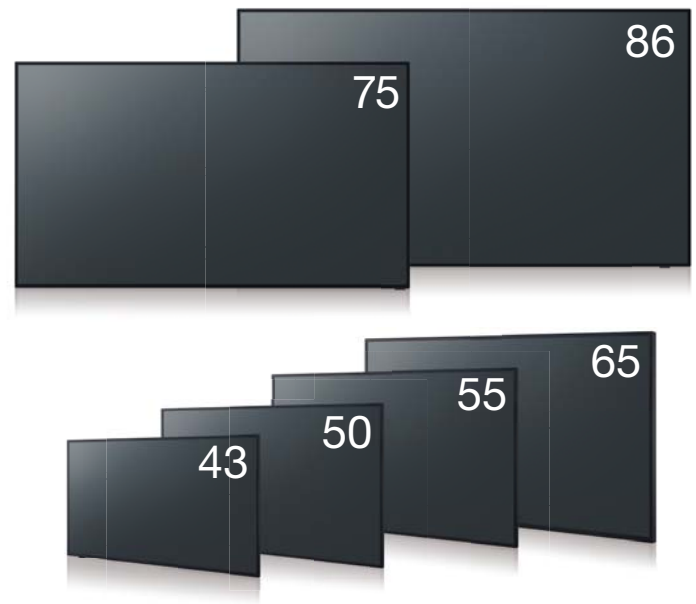

TH-86CQ1U	TH-75CQ1U	TH-65CQ1U	TH-55CQ1U	TH-50CQ1U	TH-43CQ1U
Screen Size	86-inch class (85.6")	75-inch class (74.5")	65-inch class (64.5")	55-inch class (54.6")	50-inch class (49.5")	43-inch class (42.5")
Brightness	400 cd/m²					
Contrast	1200:1	1400:1	5000:1	4000:1		
LCD Panel	IPS			VA		
Resolution	4K (3840 x 2160)					
TV Tuner	Yes