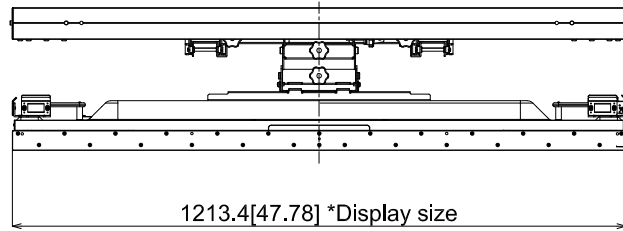

55-inch Class Video Wall Display with Installation Mount

TH-55LFV9 + TY-VK55LV2

5-July-2019
Unit : mm [inches]

Fitting form

Extend form

Design and specification subject to change without notice.