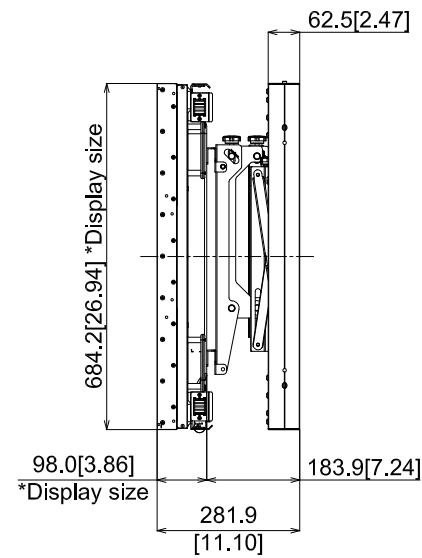

55-inch Class Video Wall Display with Installation Mount

TH-55LFV9 + TY-VK55LV2

5-July-2019
Unit : mm [inches]

Fitting form

Extend form

Design and specification subject to change without notice.