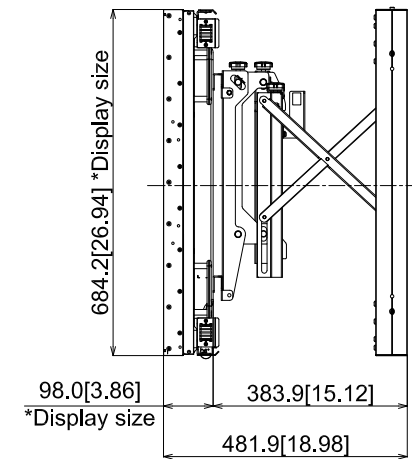

55-inch Class Video Wall Display with Installation Mount

TH-55LFV9 + TY-VK55LV2

5-July-2019
Unit : mm [inches]

Fitting form

Extend form

Design and specification subject to change without notice.