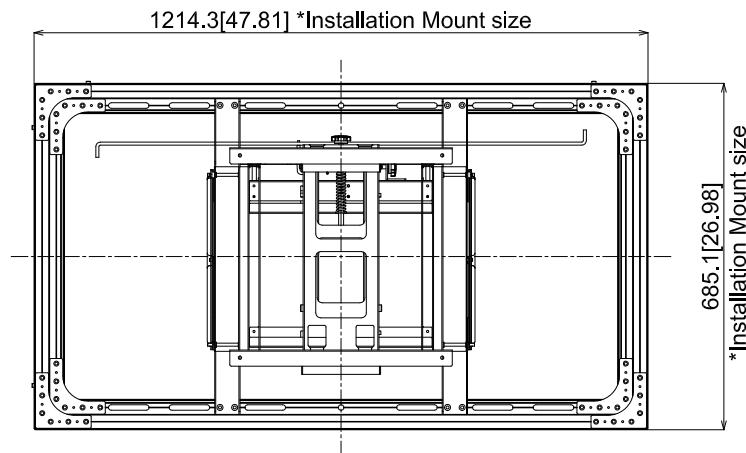

55-inch Class Video Wall Display with Installation Mount

TH-55LFV9 + TY-VK55LV2

5-July-2019
Unit : mm [inches]

Fitting form

Extend form

Design and specification subject to change without notice.