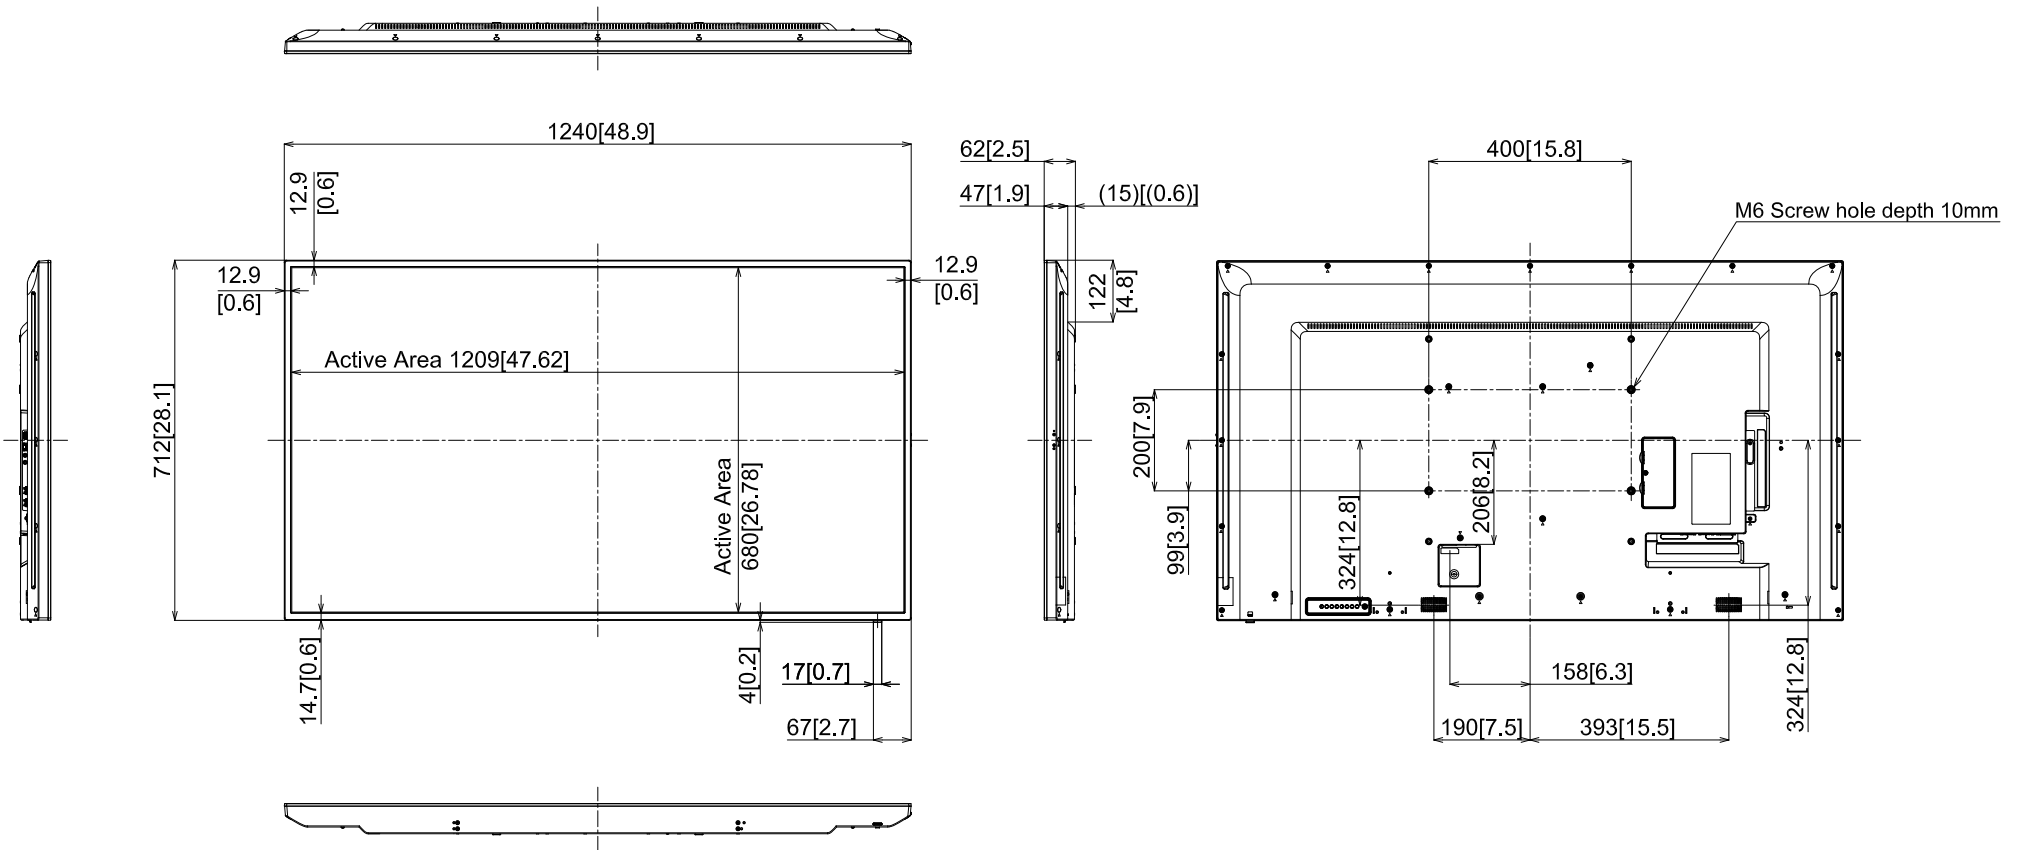

55-inch Class 4K UHD LCD Display

TH-55EQ1

13-February-2019
Unit : mm [inches]

Design and specification subject to change without notice.