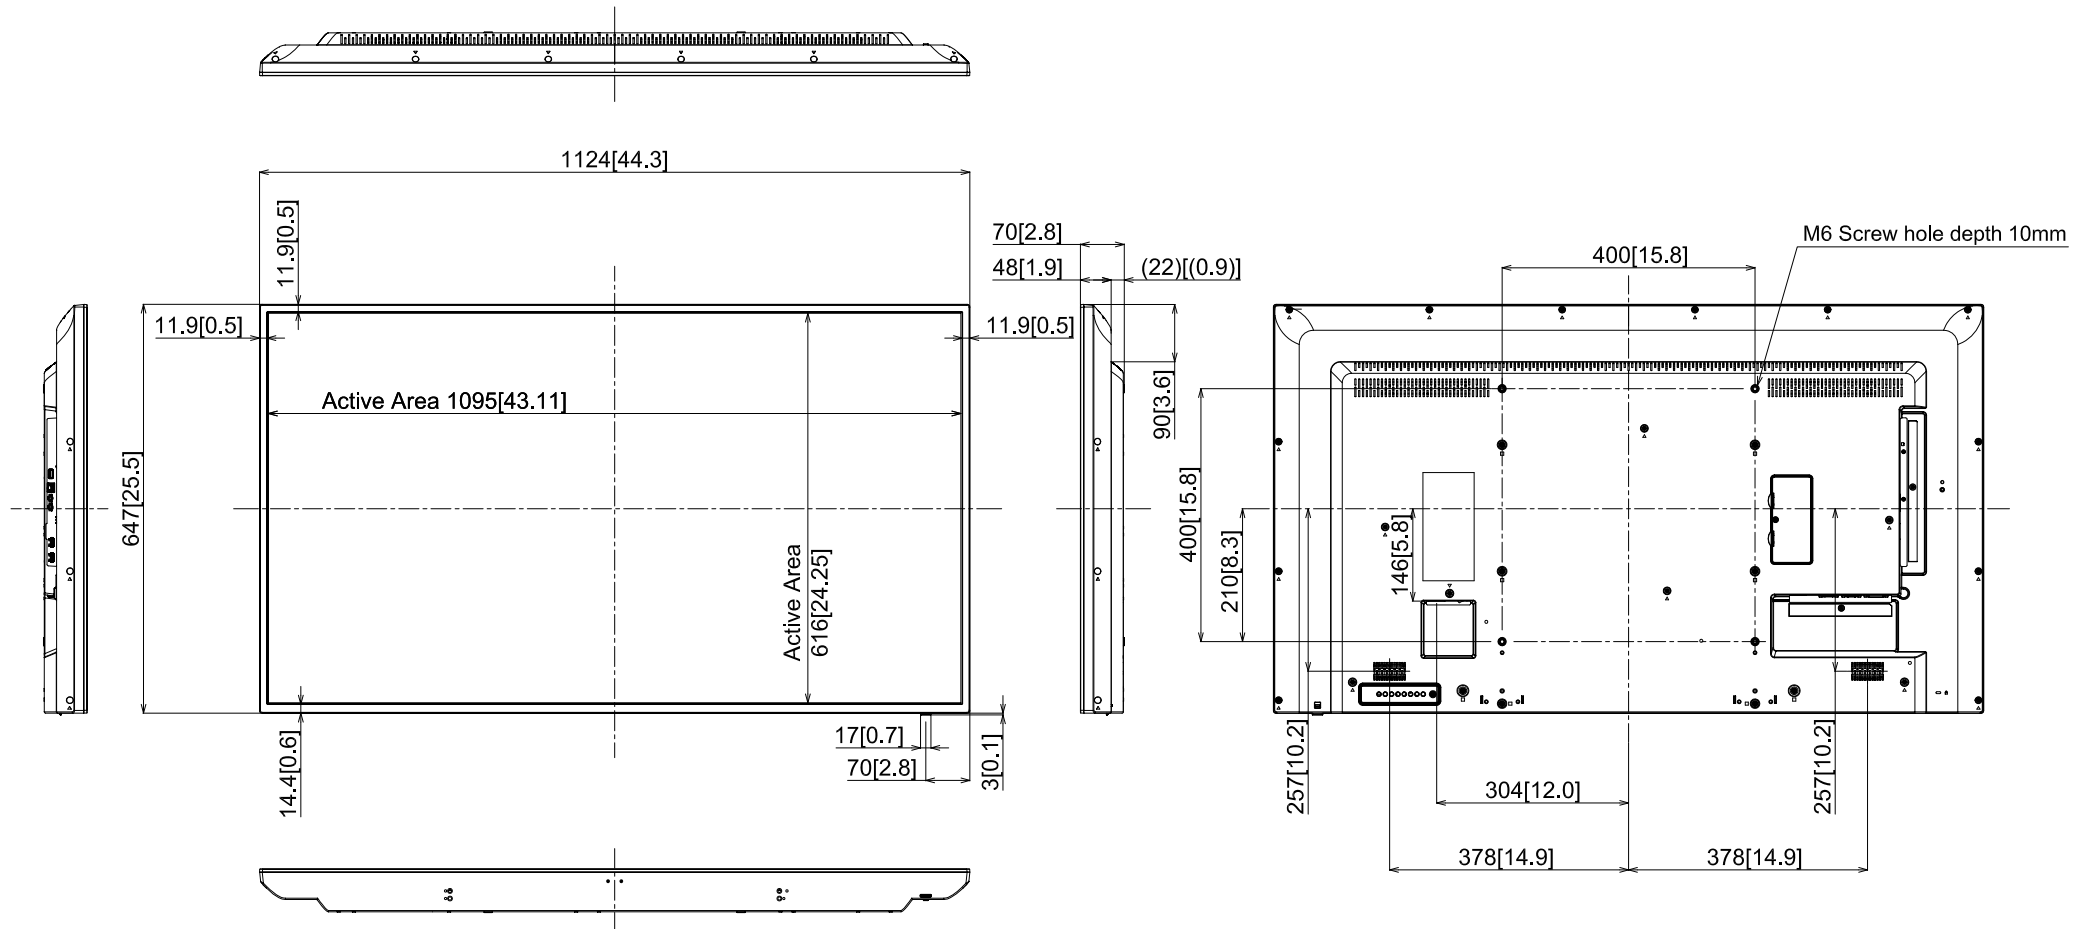

# 50-inch Class 4K UHD LCD Display

## TH-50EQ1

13-February-2019  
Unit : mm [inches]

Design and specification subject to change without notice.