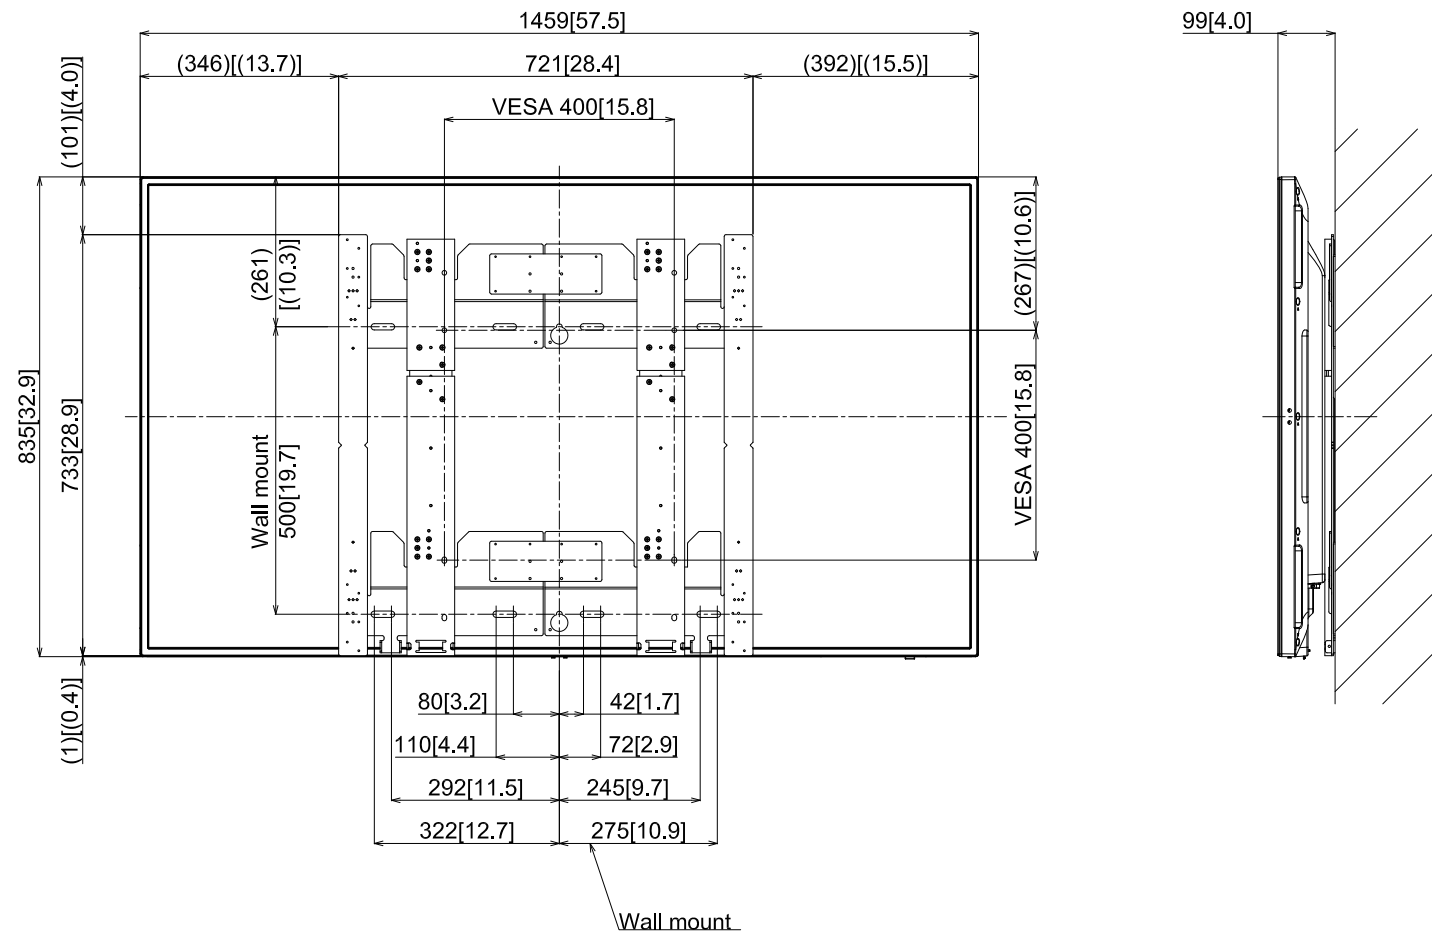

65-inch Class 4K UHD LCD Display with Wall mounting bracket (Horizontal)

10-December-2018

Unit : mm [inches]

TH-65EQ1+TY-WK98PV1 (VESA 400×400)

Design and specification subject to change without notice.

65-inch Class 4K UHD LCD Display with Wall mounting bracket (Vertical)

10-December-2018

Unit : mm [inches]

TH-65EQ1+TY-WK98PV1 (VESA 400×400)

Design and specification subject to change without notice.