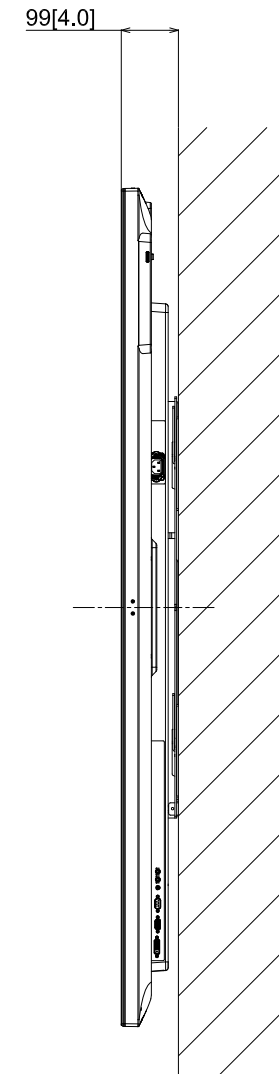

65-inch Class 4K UHD LCD Display with Wall mounting bracket (Horizontal)

10-December-2018

Unit : mm [inches]

TH-65EQ1+TY-WK98PV1 (VESA 400×400)

Design and specification subject to change without notice.

65-inch Class 4K UHD LCD Display with Wall mounting bracket (Vertical)

10-December-2018

Unit : mm [inches]

TH-65EQ1+TY-WK98PV1 (VESA 400×400)

Design and specification subject to change without notice.