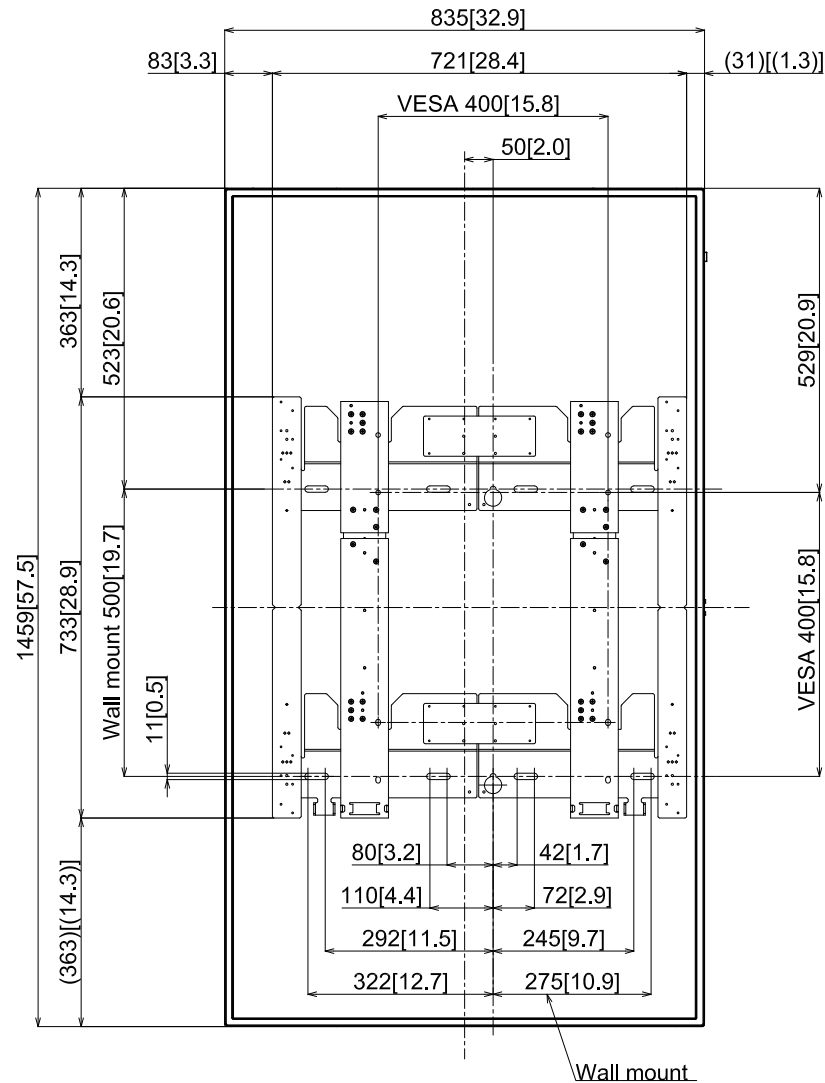

65-inch Class 4K UHD LCD Display with Wall mounting bracket (Horizontal)

10-December-2018

Unit : mm [inches]

TH-65EQ1+TY-WK98PV1 (VESA 400×400)

Design and specification subject to change without notice.

65-inch Class 4K UHD LCD Display with Wall mounting bracket (Vertical)

10-December-2018

Unit : mm [inches]

TH-65EQ1+TY-WK98PV1 (VESA 400×400)

Design and specification subject to change without notice.