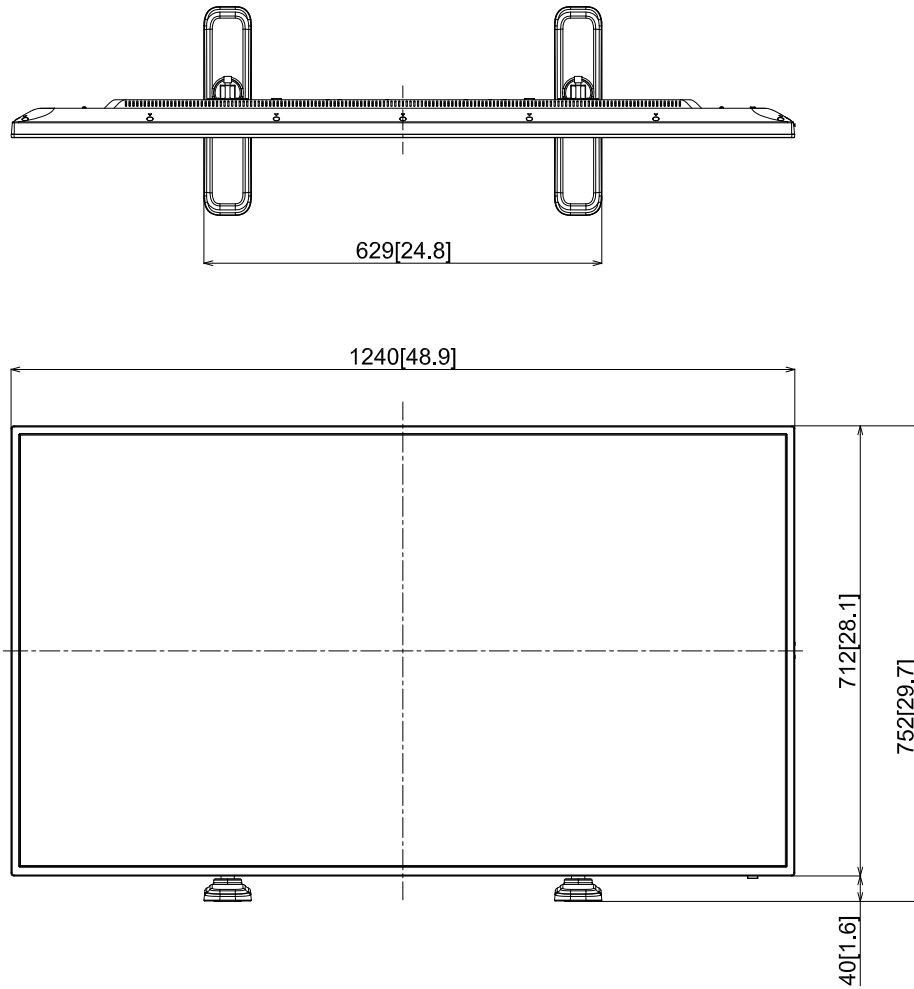

55-inch Class 4K UHD LCD Display With Pedestal Stand

TH-55EQ1 + TY-ST43PE8

22-August-2018

Unit : mm [inches]

Design and specification subject to change without notice.