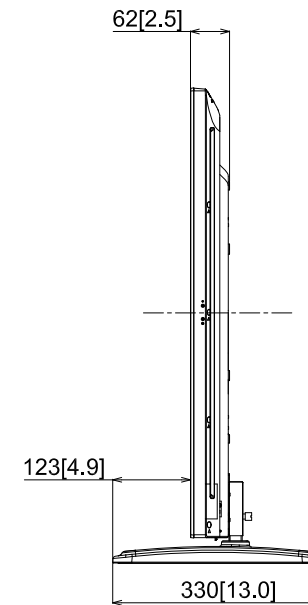

55-inch Class 4K UHD LCD Display With Pedestal Stand

TH-55EQ1 + TY-ST43PE8

22-August-2018

Unit : mm [inches]

Design and specification subject to change without notice.