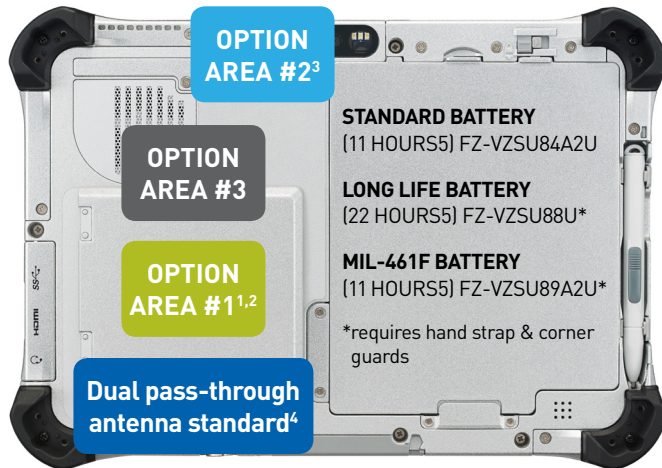

PANASONIC FZ-G1 CONFIGURATIONS

The Panasonic FZ-G1 is the world's thinnest and lightest fully rugged 10.1" Windows 10 Pro tablet. It offers a great user experience while providing crucial port connectivity and feature-rich options in a compact size.

All Option Area #1 configurations include corner guards and hand strap

See Toughpad G1 accessories brochure for further information.

¹ Bridge battery, magstripe reader, insertable SmartCard reader, contactless SmartCard reader and UHF RFID reader are mutually exclusive.

² Please note, USB 3.0 port cannot be accessed when the unit is equipped with the magstripe reader, but optional USB 2.0 port can be accessed.

³ True Serial, 2nd USB port, Ethernet, micro SD, 1D/2D barcode readers and dedicated GPS are mutually exclusive options.

⁴ Dual high-gain antenna pass-through for WWAN and GPS standard on all models.

⁵ Available on select models only.