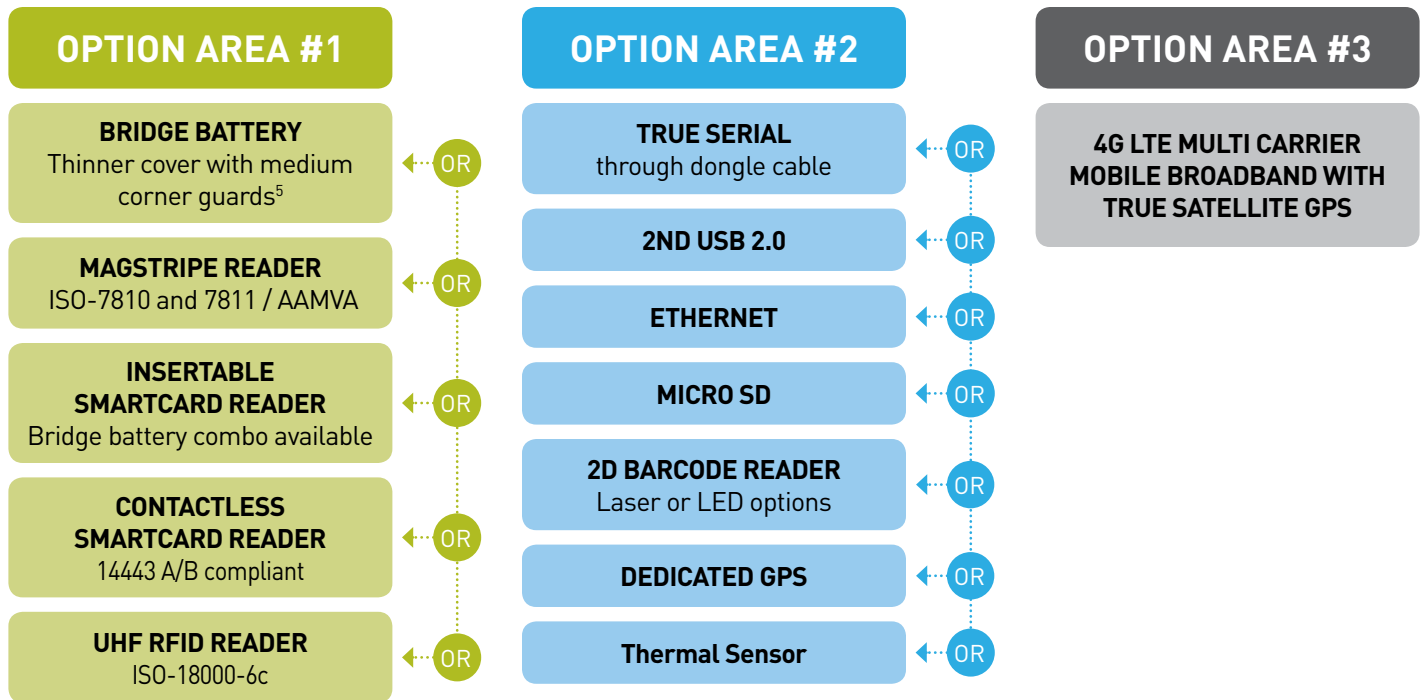

PANASONIC FZ-G1 CONFIGURATIONS

The Panasonic FZ-G1 is the world's thinnest and lightest fully rugged 10.1" Windows 10 Pro tablet. It offers a great user experience while providing crucial port connectivity and feature-rich options in a compact size.

All Option Area #1 configurations include corner guards and hand strap

See Toughpad G1 accessories brochure for further information.

¹ Bridge battery, magstripe reader, insertable SmartCard reader, contactless SmartCard reader and UHF RFID reader are mutually exclusive.

² Please note, USB 3.0 port cannot be accessed when the unit is equipped with the magstripe reader, but optional USB 2.0 port can be accessed.

³ True Serial, 2nd USB port, Ethernet, micro SD, 1D/2D barcode readers and dedicated GPS are mutually exclusive options.

⁴ Dual high-gain antenna pass-through for WWAN and GPS standard on all models.

⁵ Available on select models only.