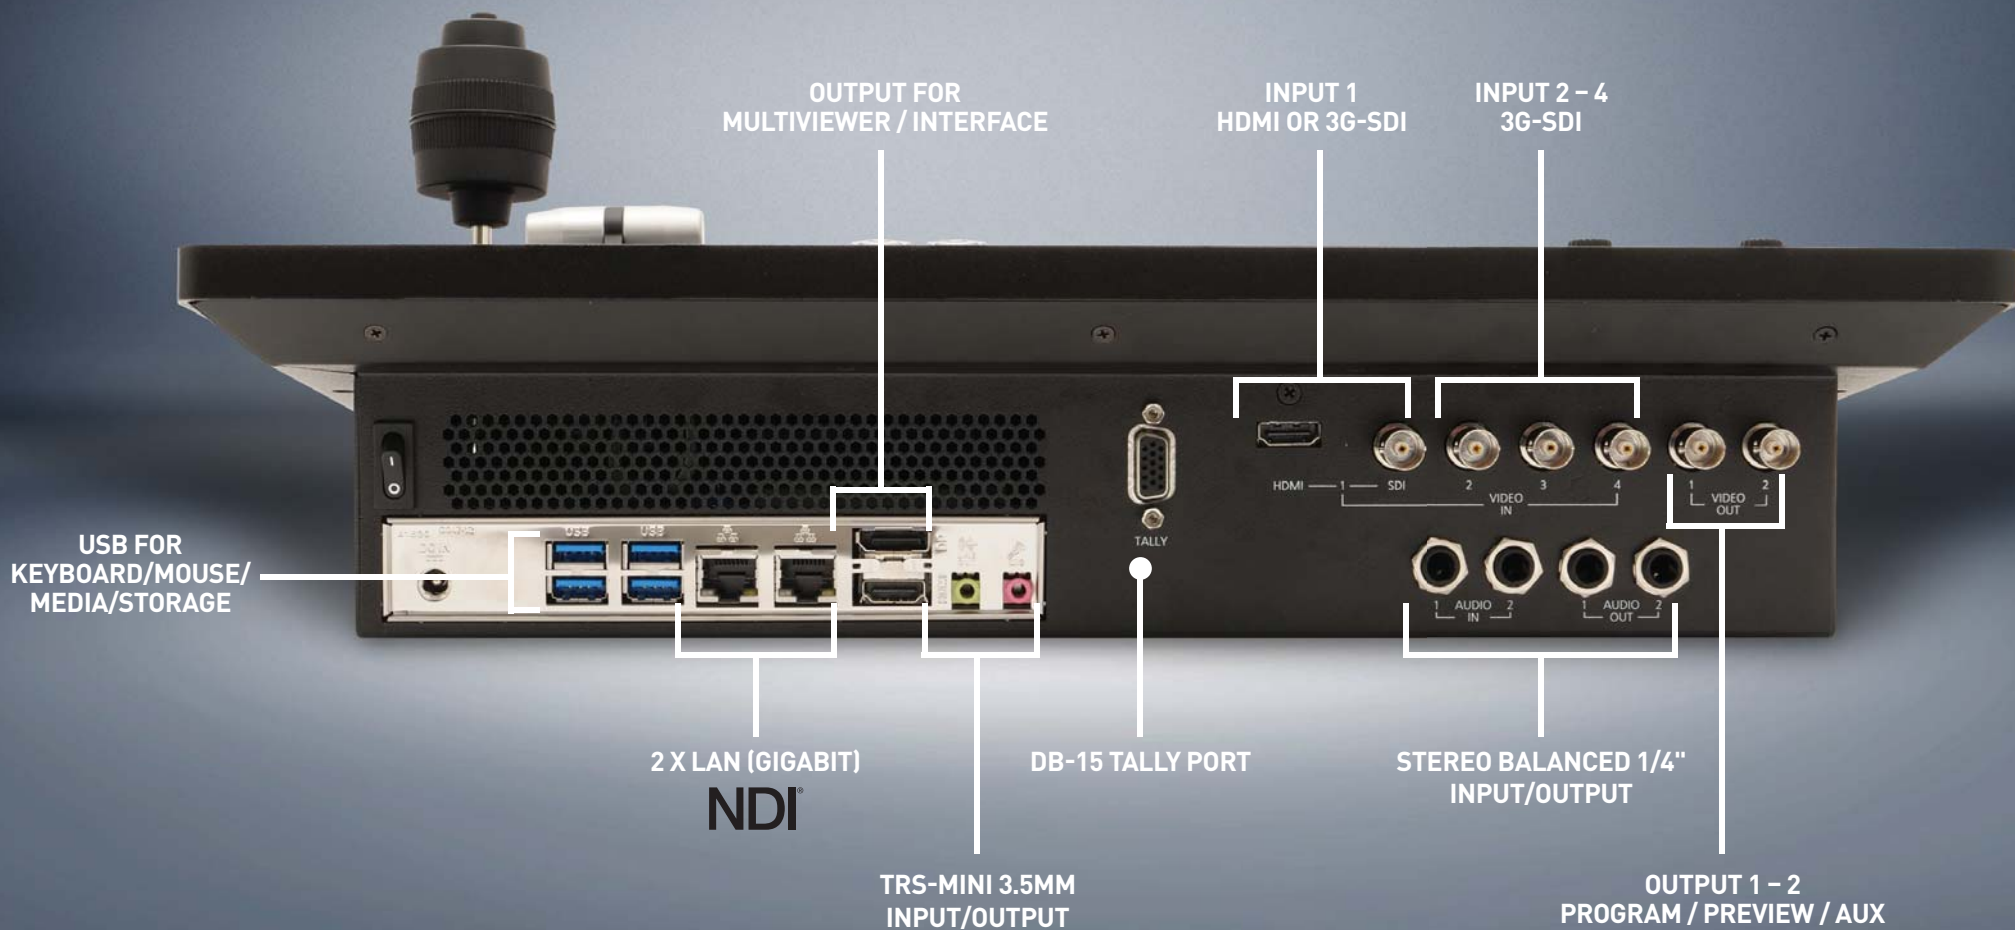

AV-HLC100: LIVE PRODUCTION CENTER

INPUTS / OUTPUTS

Learn More

us.panasonic.com/provideo