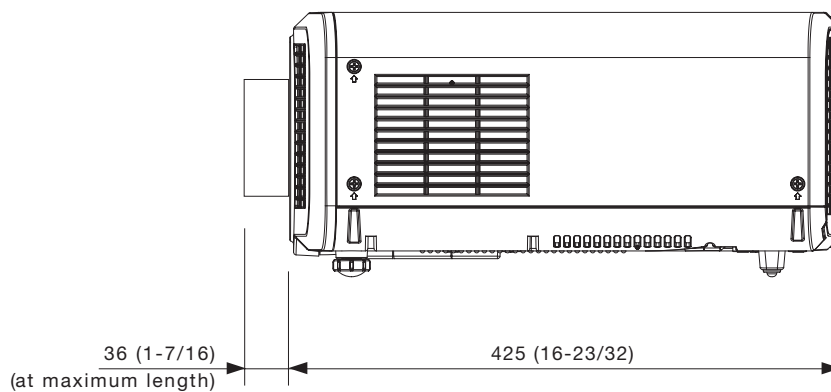

Dimensions

NOTE: Please read the projector’s instruction manual for throw distances.

Weights and dimensions shown are approximate. Specifications subject to change without notice.

unit : mm (inch)

NOTE: This illustration is not drawn to scale.

Zoom lens

The illustration shows the lens attached to the projector.

[GROUP A]

PT-EZ570 series: PT-EZ570/EZ570L/EW630/EW630L/EX600/EX600L/EW530/EW530L/EX500/EX500L

[GROUP B]

PT-EZ580 series: PT-EZ580/EZ580L/EW640/EW640L/EX610/EX610L/EW540/EW540L/EX510/EX510L
 PT-EZ770Z series: PT-EZ770Z/EZ770ZL/EW730Z/EW730ZL/EX800Z/EX800ZL

[GROUP C]

PT-MZ670 series: PT-MZ670/MZ670L/MZ570/MZ570L/MW630/MW630L/MW530/MW530L

NOTE: Please read the projector's instruction manual for throw distances.
 Weights and dimensions shown are approximate. Specifications subject to change without notice.

unit : mm (inch)
 NOTE: This illustration is not drawn to scale.