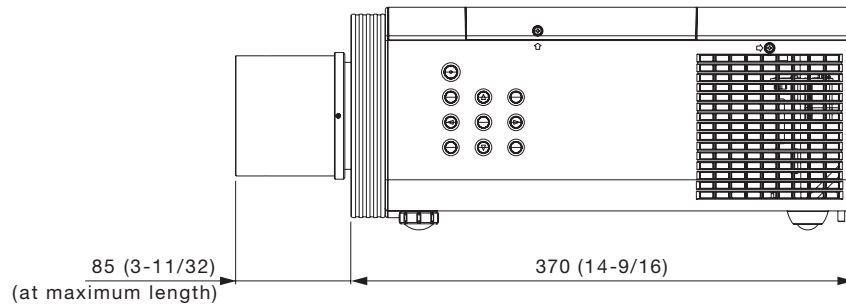

Zoom lens

The illustration shows the lens attached to the projector.

[GROUP A]

PT-EZ570 series: PT-EZ570/EZ570L/EW630/EW630L/EX600/EX600L/EW530/EW530L/EX500/EX500L