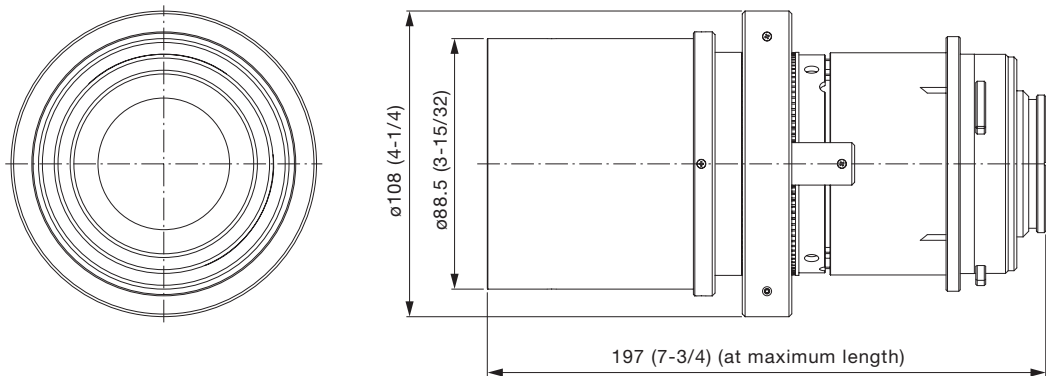

Specifications

F value:	1.8 – 2.3
Focal distance (f):	45.6 mm – 73.8 mm
Throw ratio:	WUXGA 2.8 - 4.6:1 for PT-MZ670/MZ570/EZ770Z (16:10 aspect ratio) WXGA 2.8 - 4.6:1 for PT-MW630/MW530/EW730Z (16:10 aspect ratio) XGA 2.8 - 4.6:1 for PT-EX800Z (4:3 aspect ratio)
Dimensions (W × H × D):	108 × 108 × 197*1 mm (4-1/4 × 4-1/4 × 7-3/4*1 inches)
Weight:	Approx. 1.18 kg*2 (2.6 lbs*2)
Applicable projector:	[GROUP A] PT-EZ570 series: PT-EZ570/EZ570L/EW630/EW630L/EX600/EX600L/EW530/EW530L/EX500/EX500L [GROUP B] PT-EZ580 series: PT-EZ580/EZ580L/EW640/EW640L/EX610/EX610L/EW540/EW540L/EX510/EX510L PT-EZ770Z series: PT-EZ770Z/EZ770ZL/EW730Z/EW730ZL/EX800Z/EX800ZL [GROUP C] PT-MZ670series: PT-MZ670/MZ670L/MZ570/MZ570L/MW630/MW630L/MW530/MW530L

*1 At maximum length.

*2 Average value. May dif fer depending on the actual unit.

The throw ratio is an approximate value calculated by dividing the screen width by the projection distance.

ET-ELT20	WUXGA 2.8 - 4.6:1 for PT-MZ670/MZ570/EZ770Z (16:10 aspect ratio)
Throw ratio	WXGA 2.8 - 4.6:1 for PT-MW630/MW530/EW730Z (16:10 aspect ratio) XGA 2.8 - 4.6:1 for PT-EX800Z (4:3 aspect ratio)

Dimensions

NOTE: Please read the projector’s instruction manual for throw distances.

Weights and dimensions shown are approximate. Specifications subject to change without notice.

unit : mm (inch)

NOTE: This illustration is not drawn to scale.