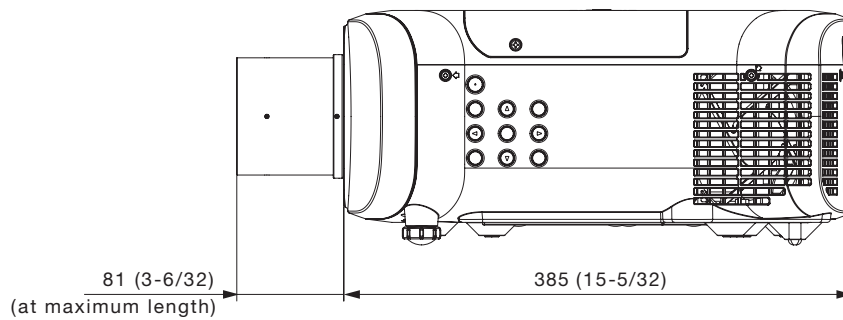

*1 At maximum length.

*2 Average value. May dif fer depending on the actual unit.

The throw ratio is an approximate value calculated by dividing the screen width by the projection distance.

ET-ELT20	WUXGA 2.8 - 4.6:1 for PT-MZ670/MZ570/EZ770Z (16:10 aspect ratio)
Throw ratio	WXGA 2.8 - 4.6:1 for PT-MW630/MW530/EW730Z (16:10 aspect ratio) XGA 2.8 - 4.6:1 for PT-EX800Z (4:3 aspect ratio)

Dimensions

NOTE: Please read the projector’s instruction manual for throw distances.

Weights and dimensions shown are approximate. Specifications subject to change without notice.

unit : mm (inch)

NOTE: This illustration is not drawn to scale.

Zoom lens

The illustration shows the lens attached to the projector.

[GROUP A]

PT-EZ570 series: PT-EZ570/EZ570L/EW630/EW630L/EX600/EX600L/EW530/EW530L/EX500/EX500L

[GROUP B]

PT-EZ580 series: PT-EZ580/EZ580L/EW640/EW640L/EX610/EX610L/EW540/EW540L/EX510/EX510L
 PT-EZ770Z series: PT-EZ770Z/EZ770ZL/EW730Z/EW730ZL/EX800Z/EX800ZL

unit : mm (inch)
 NOTE: This illustration is not drawn to scale.