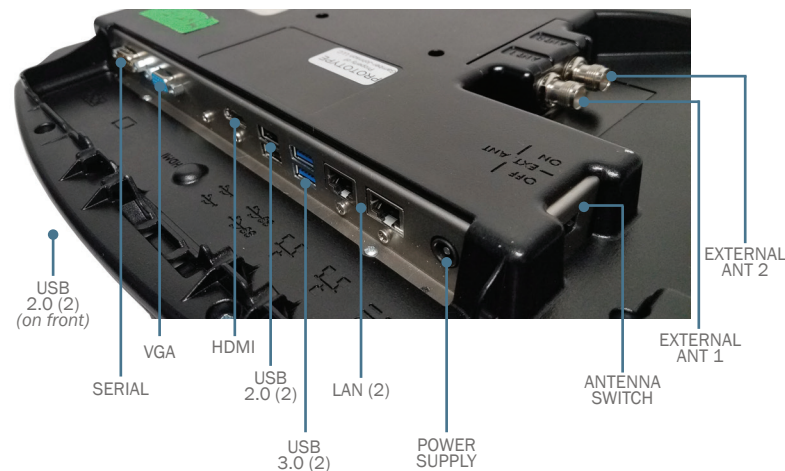

## Gamber-Johnson CF-33 Toughbook Laptop 2-in-1 Docking Station

For your Toughbook 33 when used in either laptop or convertible mode

### Secure your Panasonic® Toughbook 33

If your Toughbook 33 has a Premium Keyboard, this is the docking station you need. Whether you use your computer in laptop or convertible orientation, the docking station will hold your computer and keyboard securely in a vehicle. The docking station comes fully loaded with all the ports your drivers will need including VGA, HDMI, serial 9 pin, and plenty of USB ports.

### Features

- Compatible with Toughbook 33 (when attached to the Premium Keyboard).
- Can be mounted in horizontal or vertical position.
- Internal/protected circuit board protects against dirt and dust.
- Floating docking connector for reliable docking connection.
- Lock (keyed alike) for theft deterrence.
- Rounded edges to enhance personal safety.
- Rugged construction for long-term durability.
- Can be used with Lind 120W automobile power supply CF-LNDDC120 (sold separately).
- **3-year limited warranty.**

### Port replication

VGA	LAN (2)
HDMI	Power input
Serial 9 pin	Antenna switch
USB 2.0 (2)	Dual RF (TNC) (optional)
USB 3.0 (2)	
USB 2.0 on front (2)	