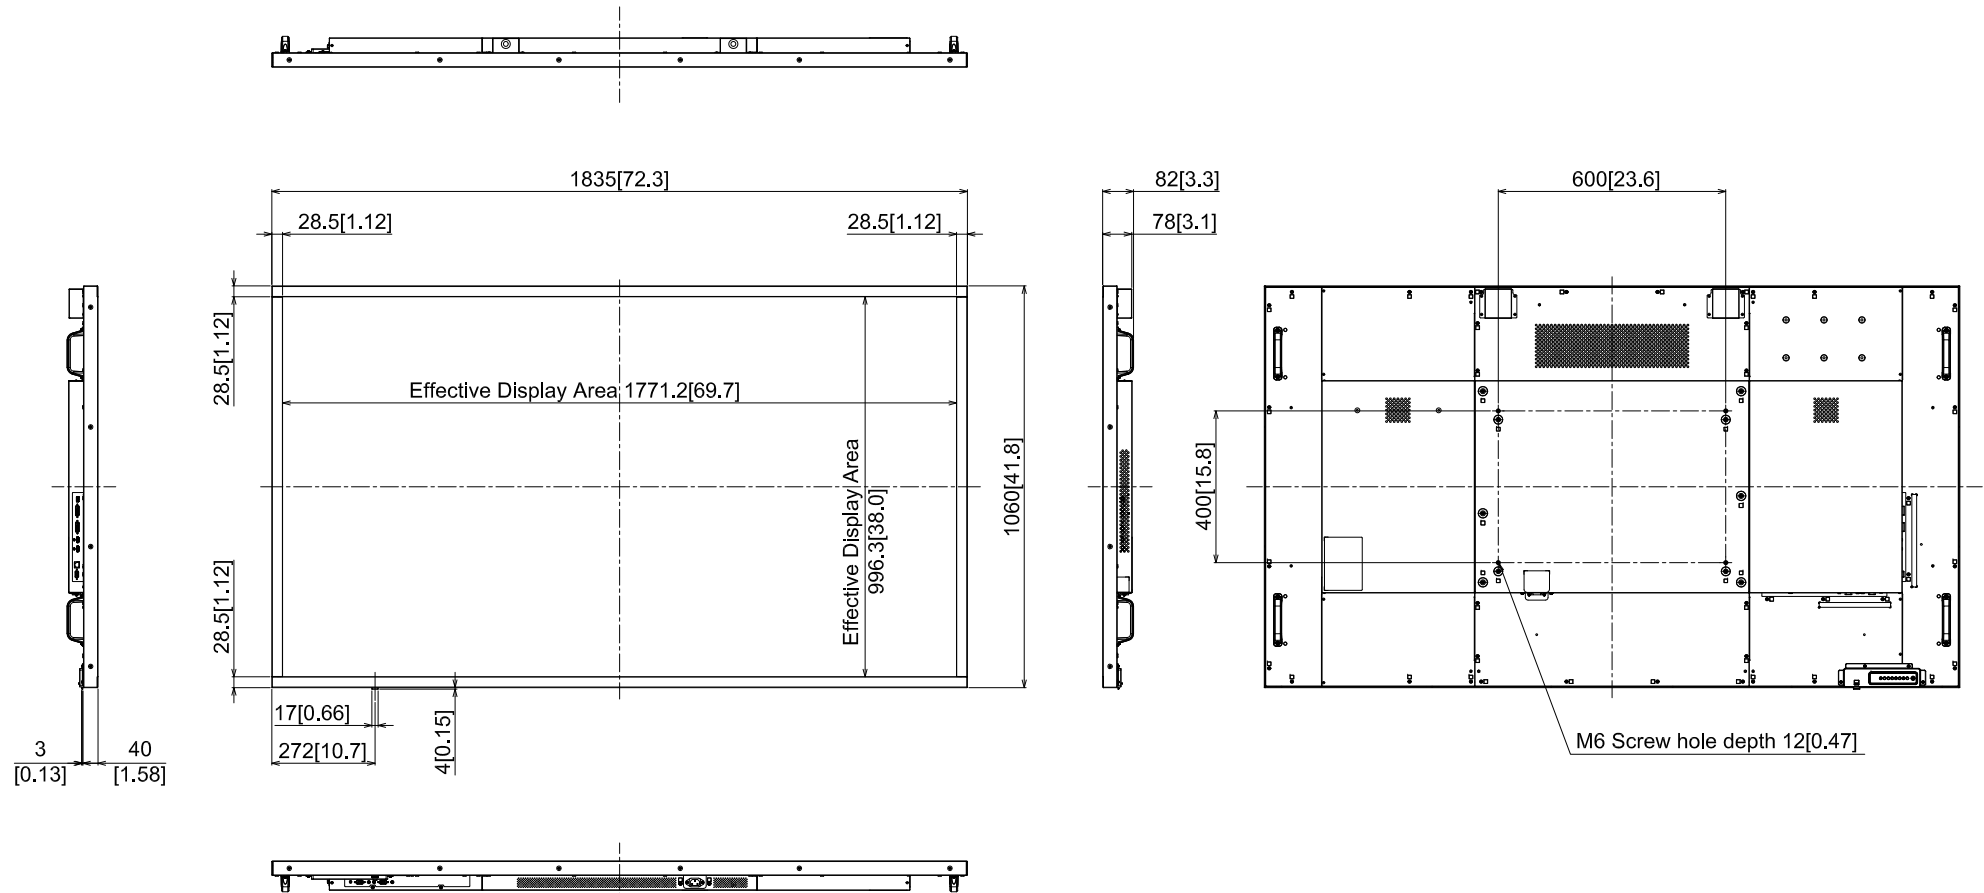

80-inch Class Full HD LCD Display

TH-80SF2H

6-November-2017

Unit : mm [inches]

Design and specification subject to change without notice.