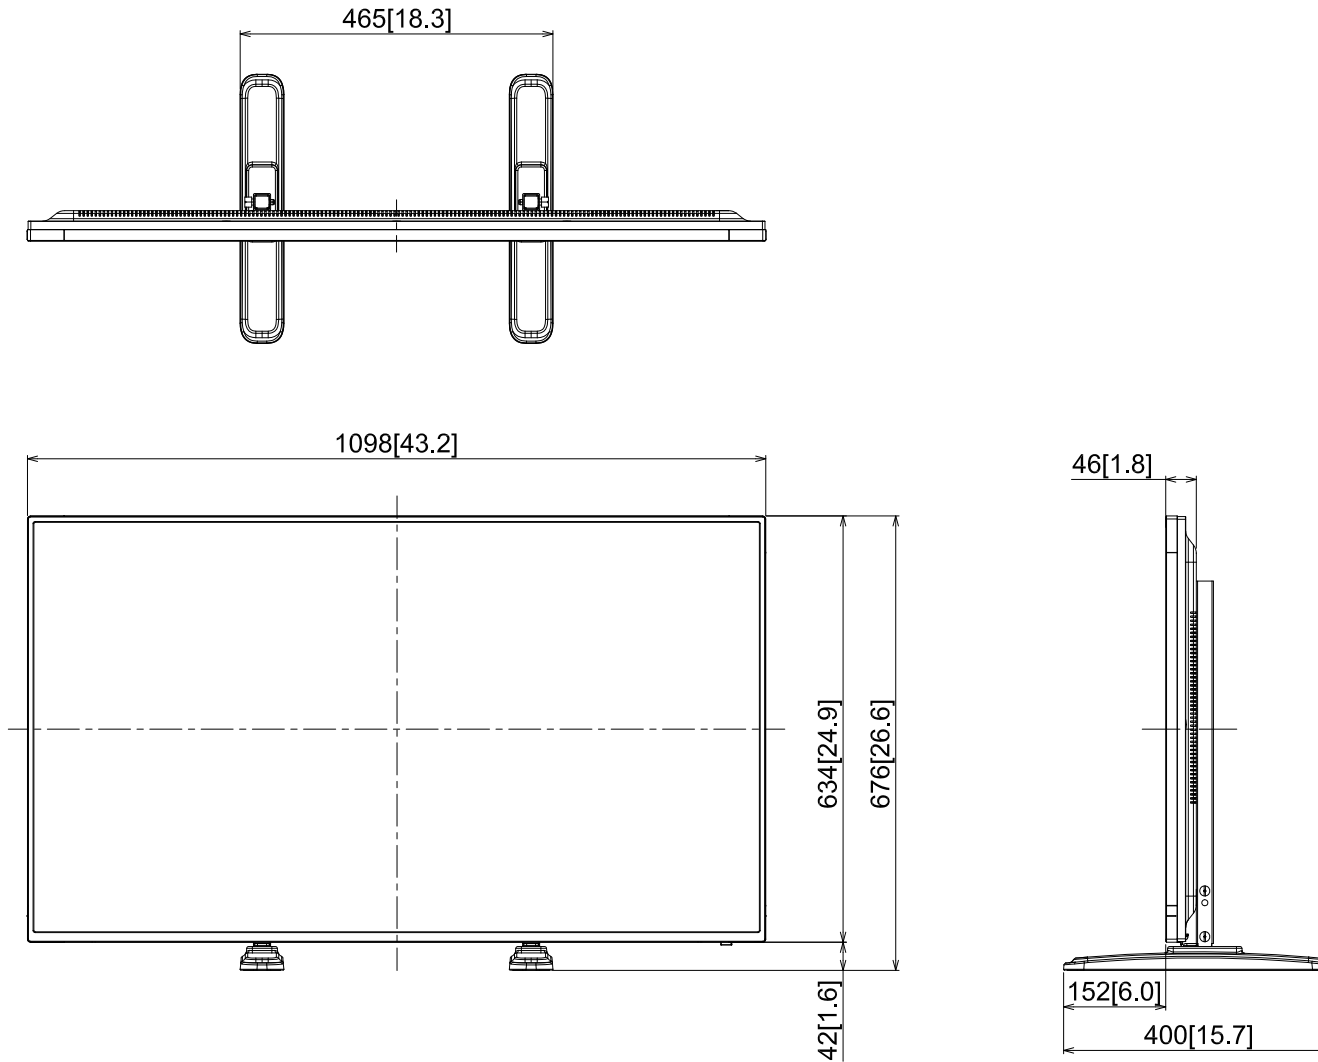

49-inch Class Full HD LCD Display With Pedestal Stand

27-June-2017  
Unit : mm [inches]

TH-49SF2+TY-ST43PE9

Design and specification subject to change without notice.