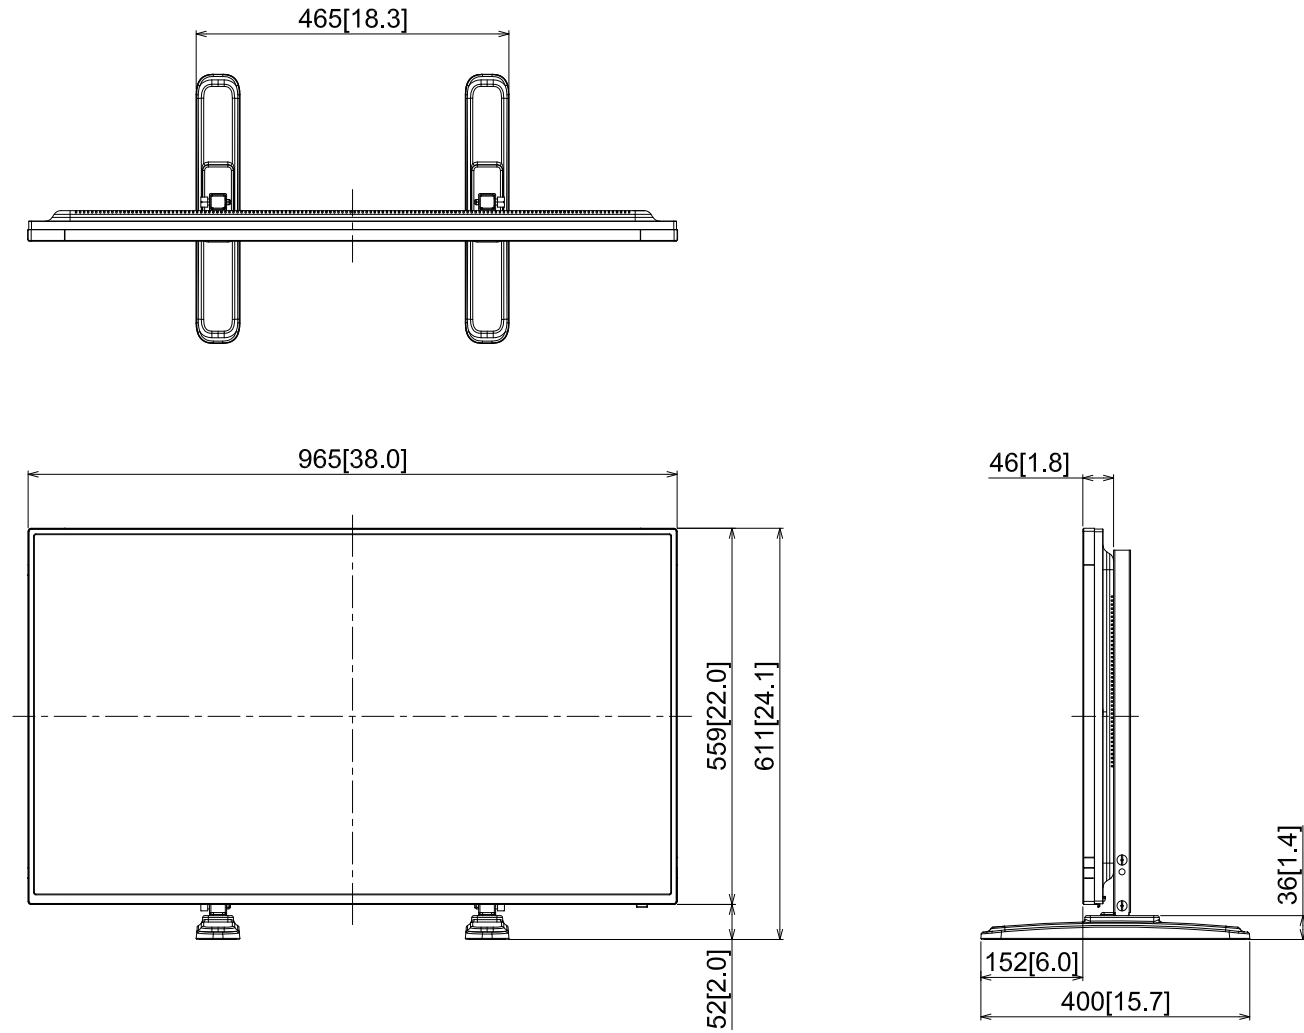

43-inch Class Full HD LCD Display With Pedestal Stand

27-June-2017
Unit : mm [inches]

TH-43SF2+TY-ST43PE9

Design and specification subject to change without notice.