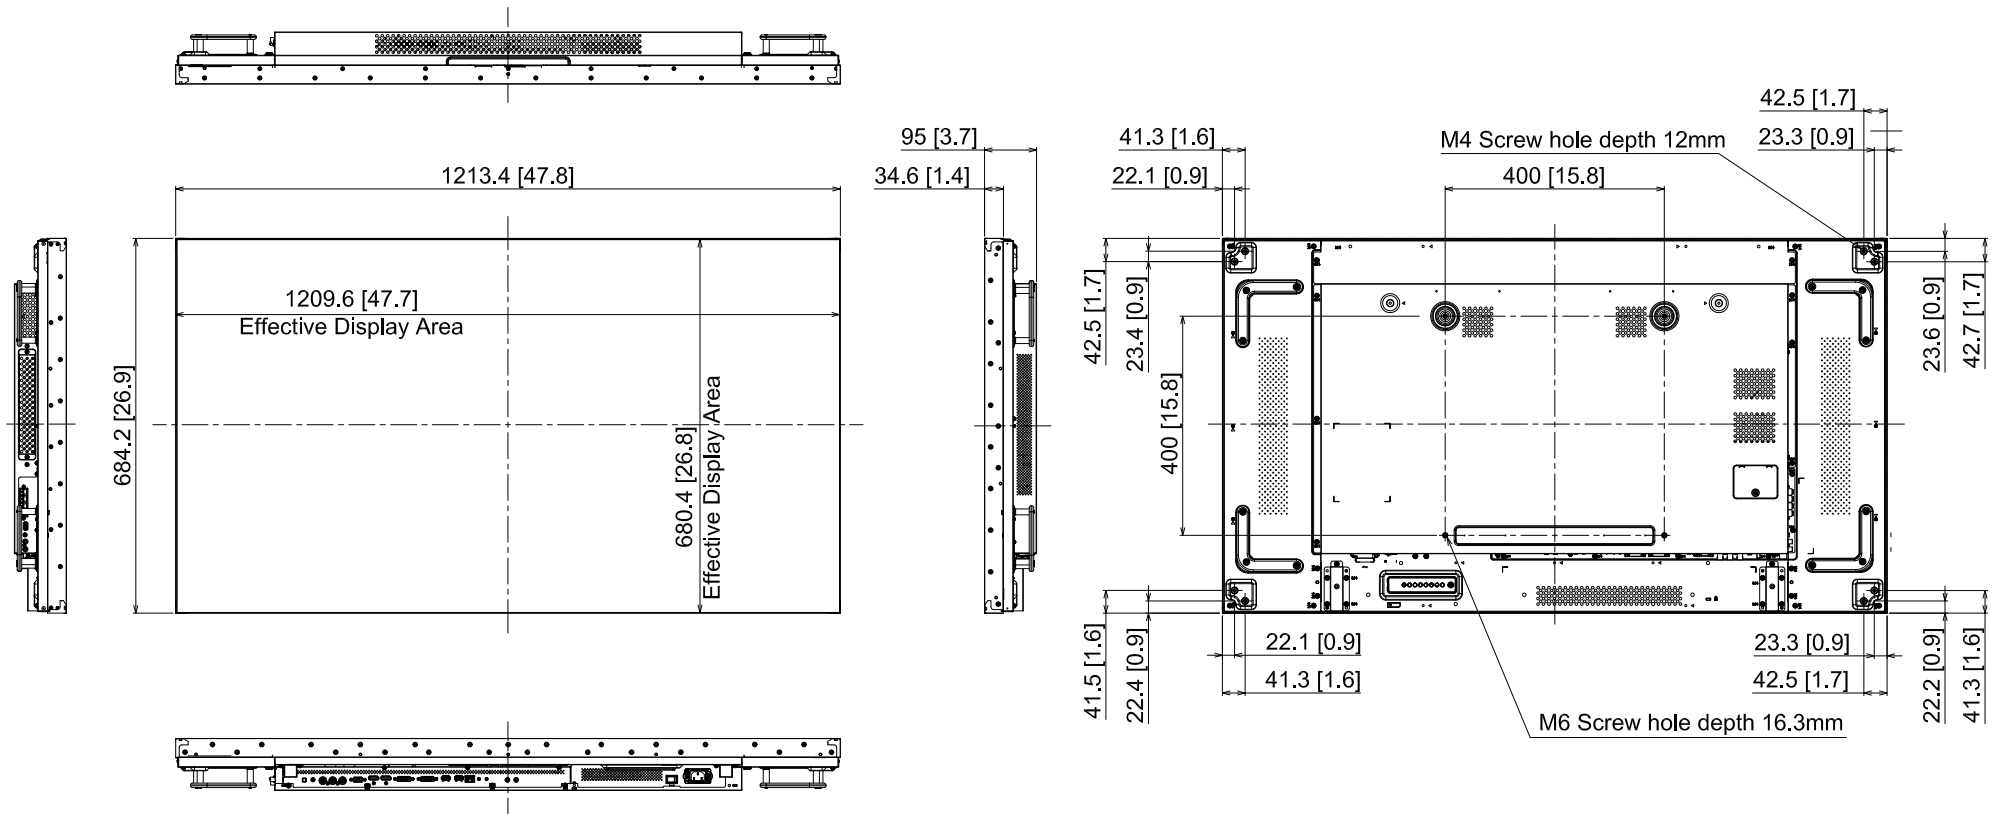

55-inch Class Video Wall Display

TH-55LFV8

30-May-2017
Unit : mm [inches]

Design and specification subject to change without notice.