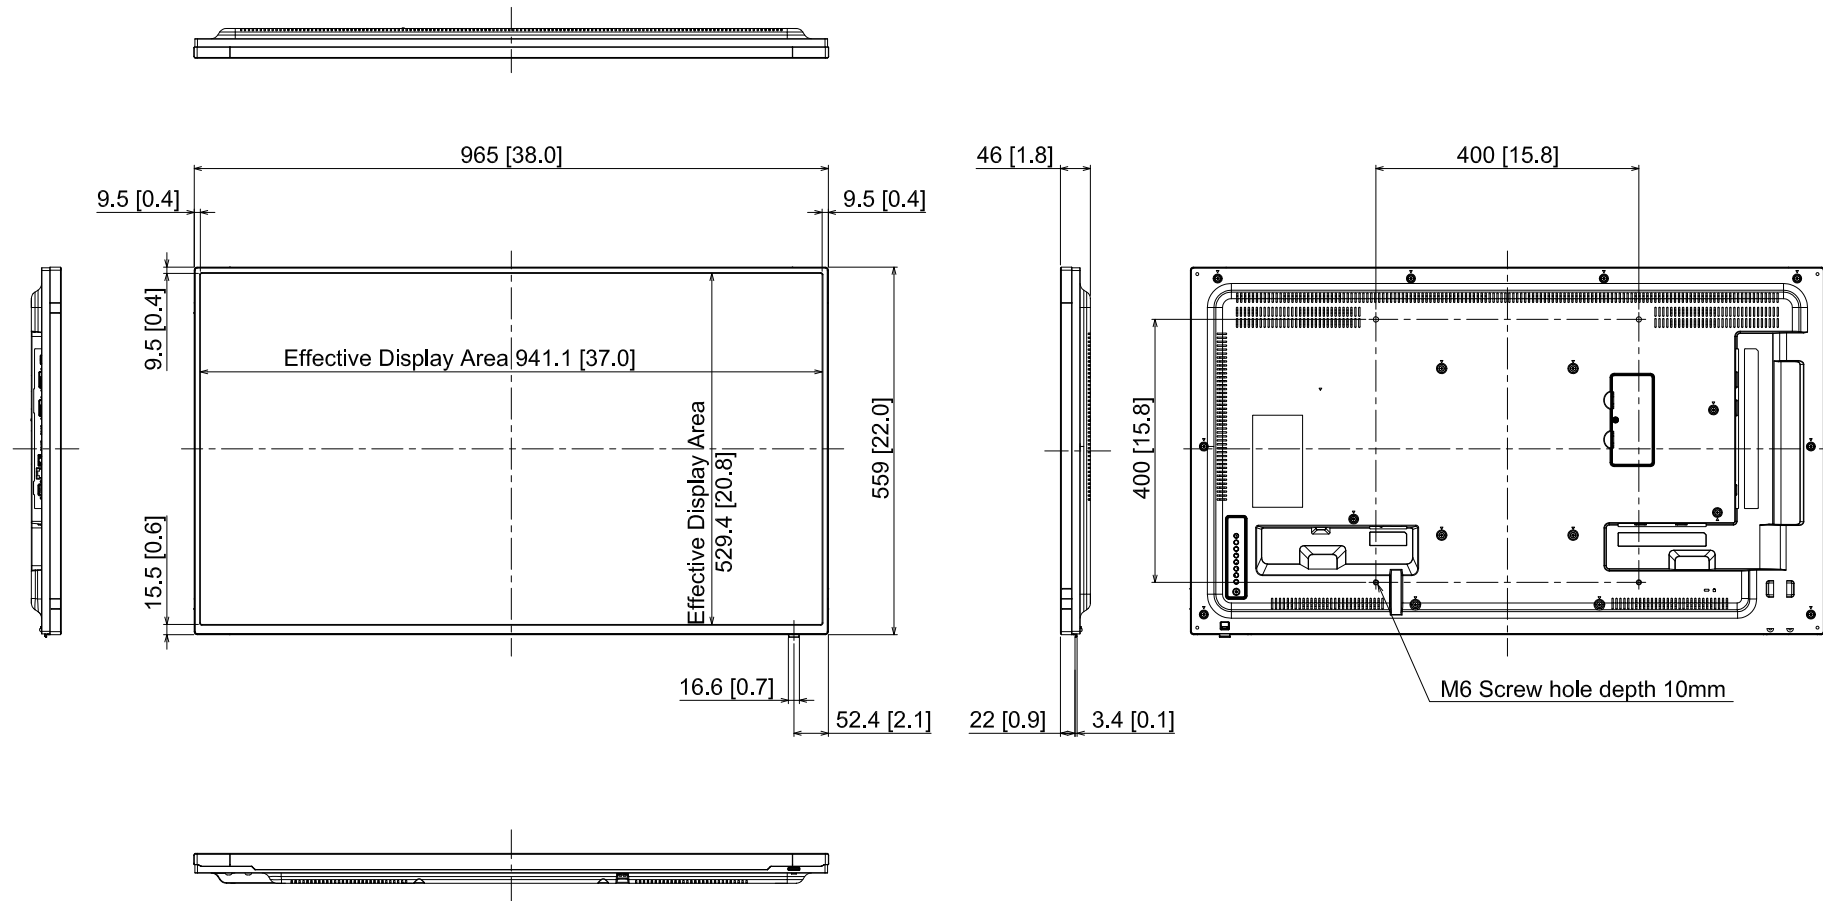

# 43-inch Class FULL HD LCD Display

## TH-43SF2

28-April-2017  
Unit : mm [inches]

Design and specification subject to change without notice.