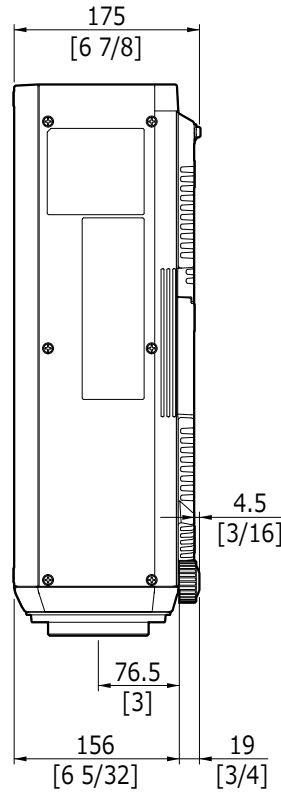

# Panasonic Projector

PT-DZ780B/W

mm [inches]