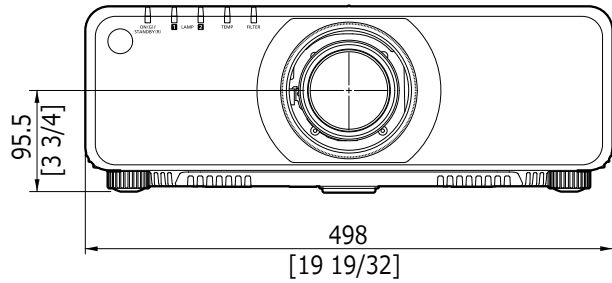

# Panasonic Projector

PT-DZ780B/W

mm [inches]