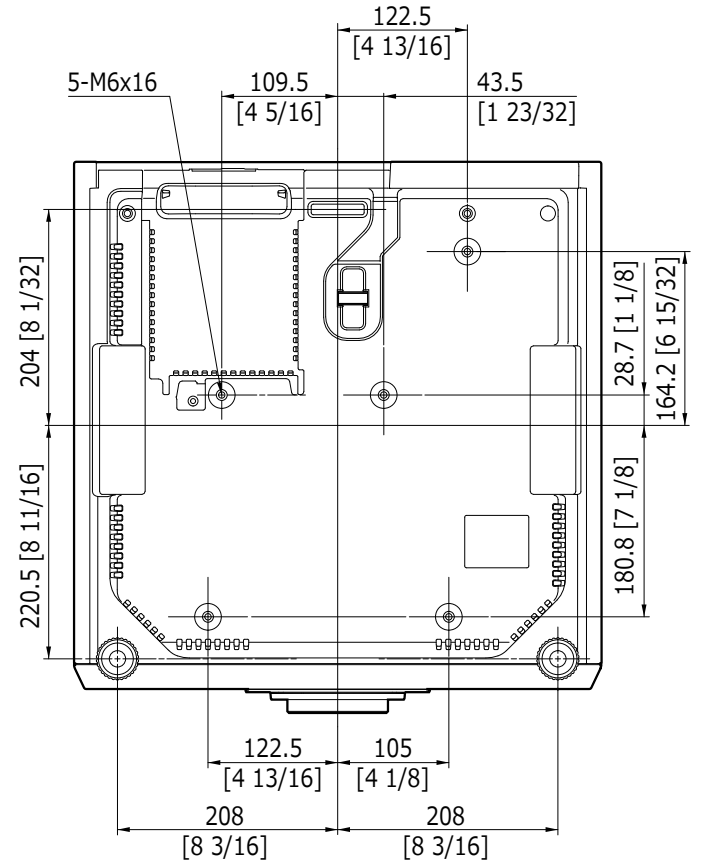

# Panasonic Projector

PT-DZ780B/W

mm [inches]