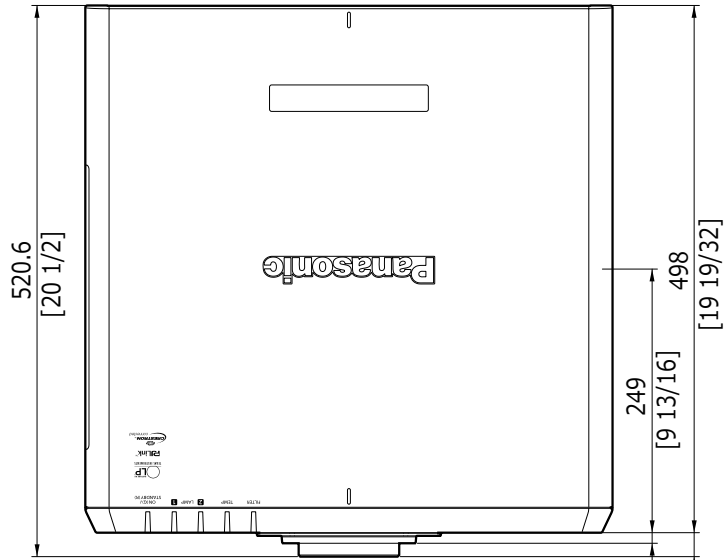

# Panasonic Projector

PT-DZ780B/W

mm [inches]