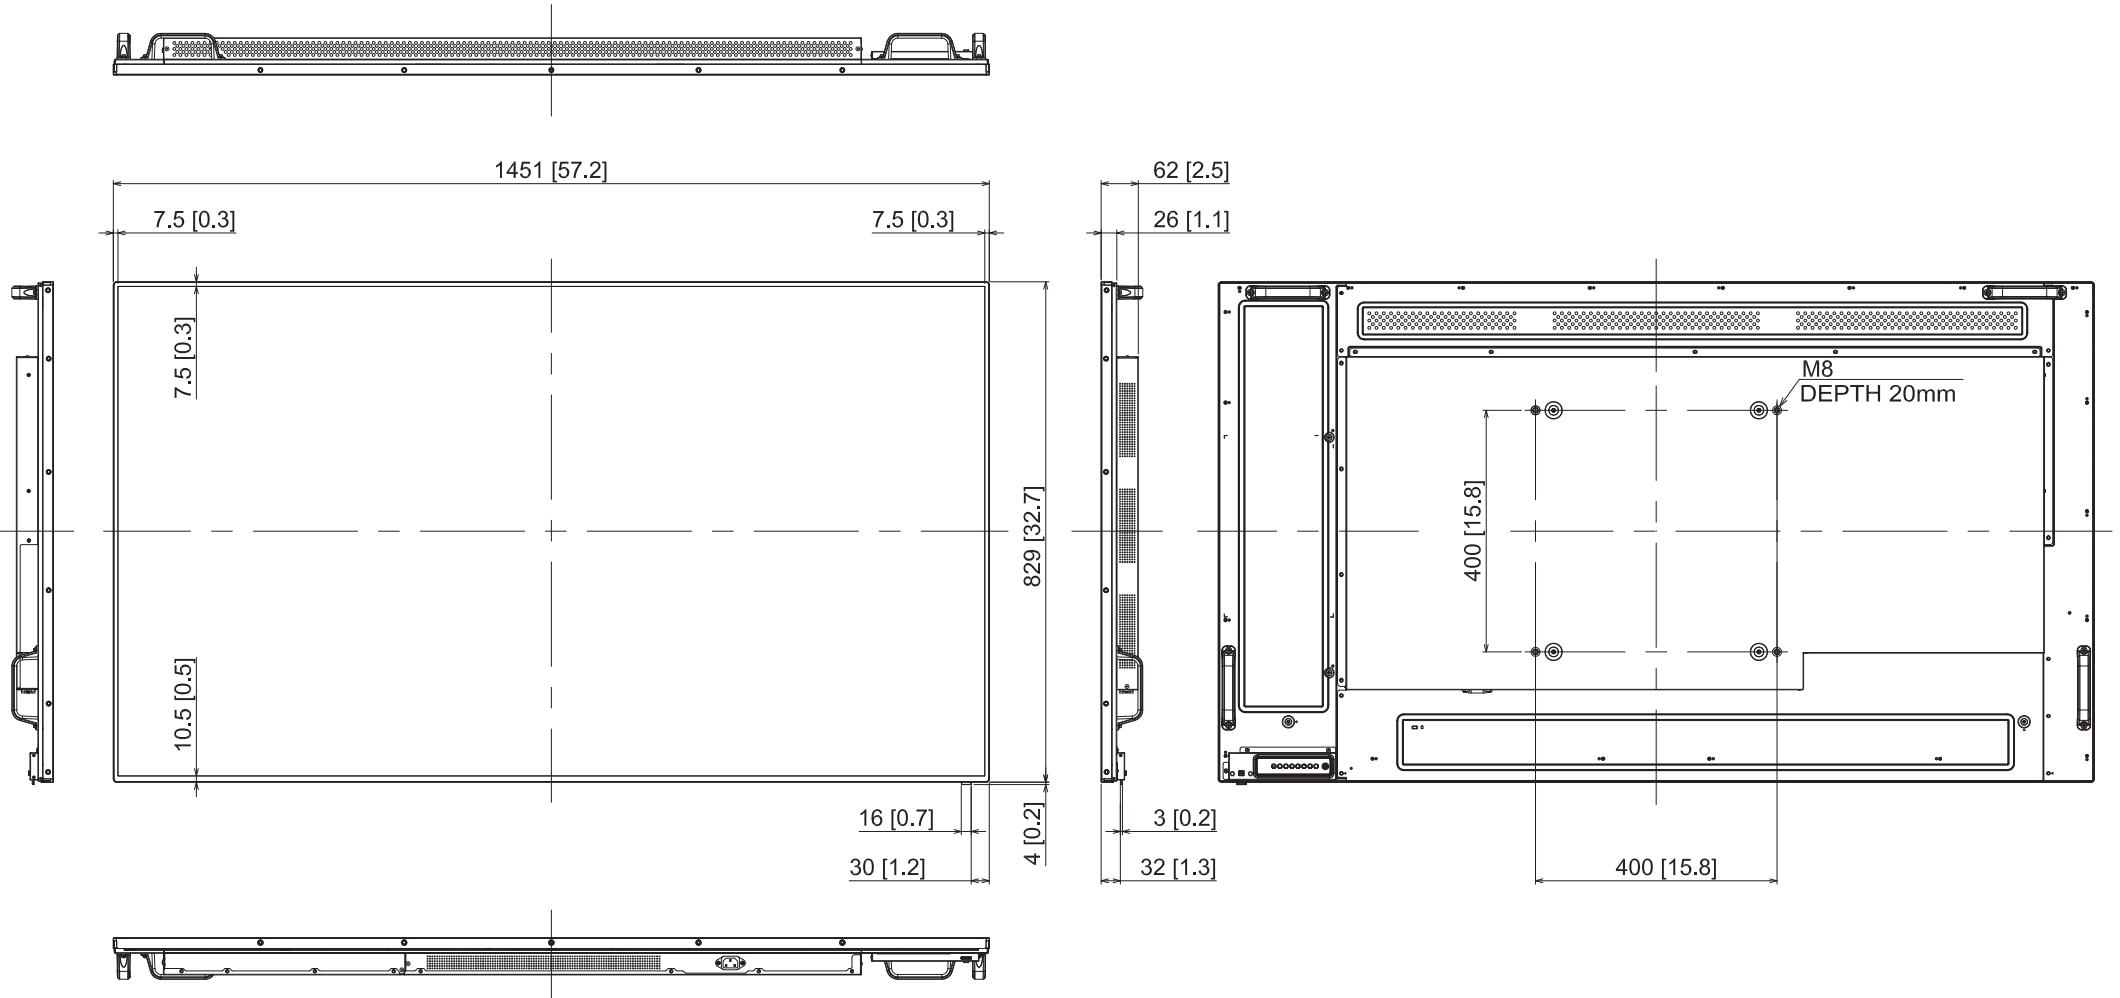

65-inch FULL HD LCD Display TH-65LFE8

22-APRIL-2015

Unit : mm [inches]

Design and specification subject to change without notice.