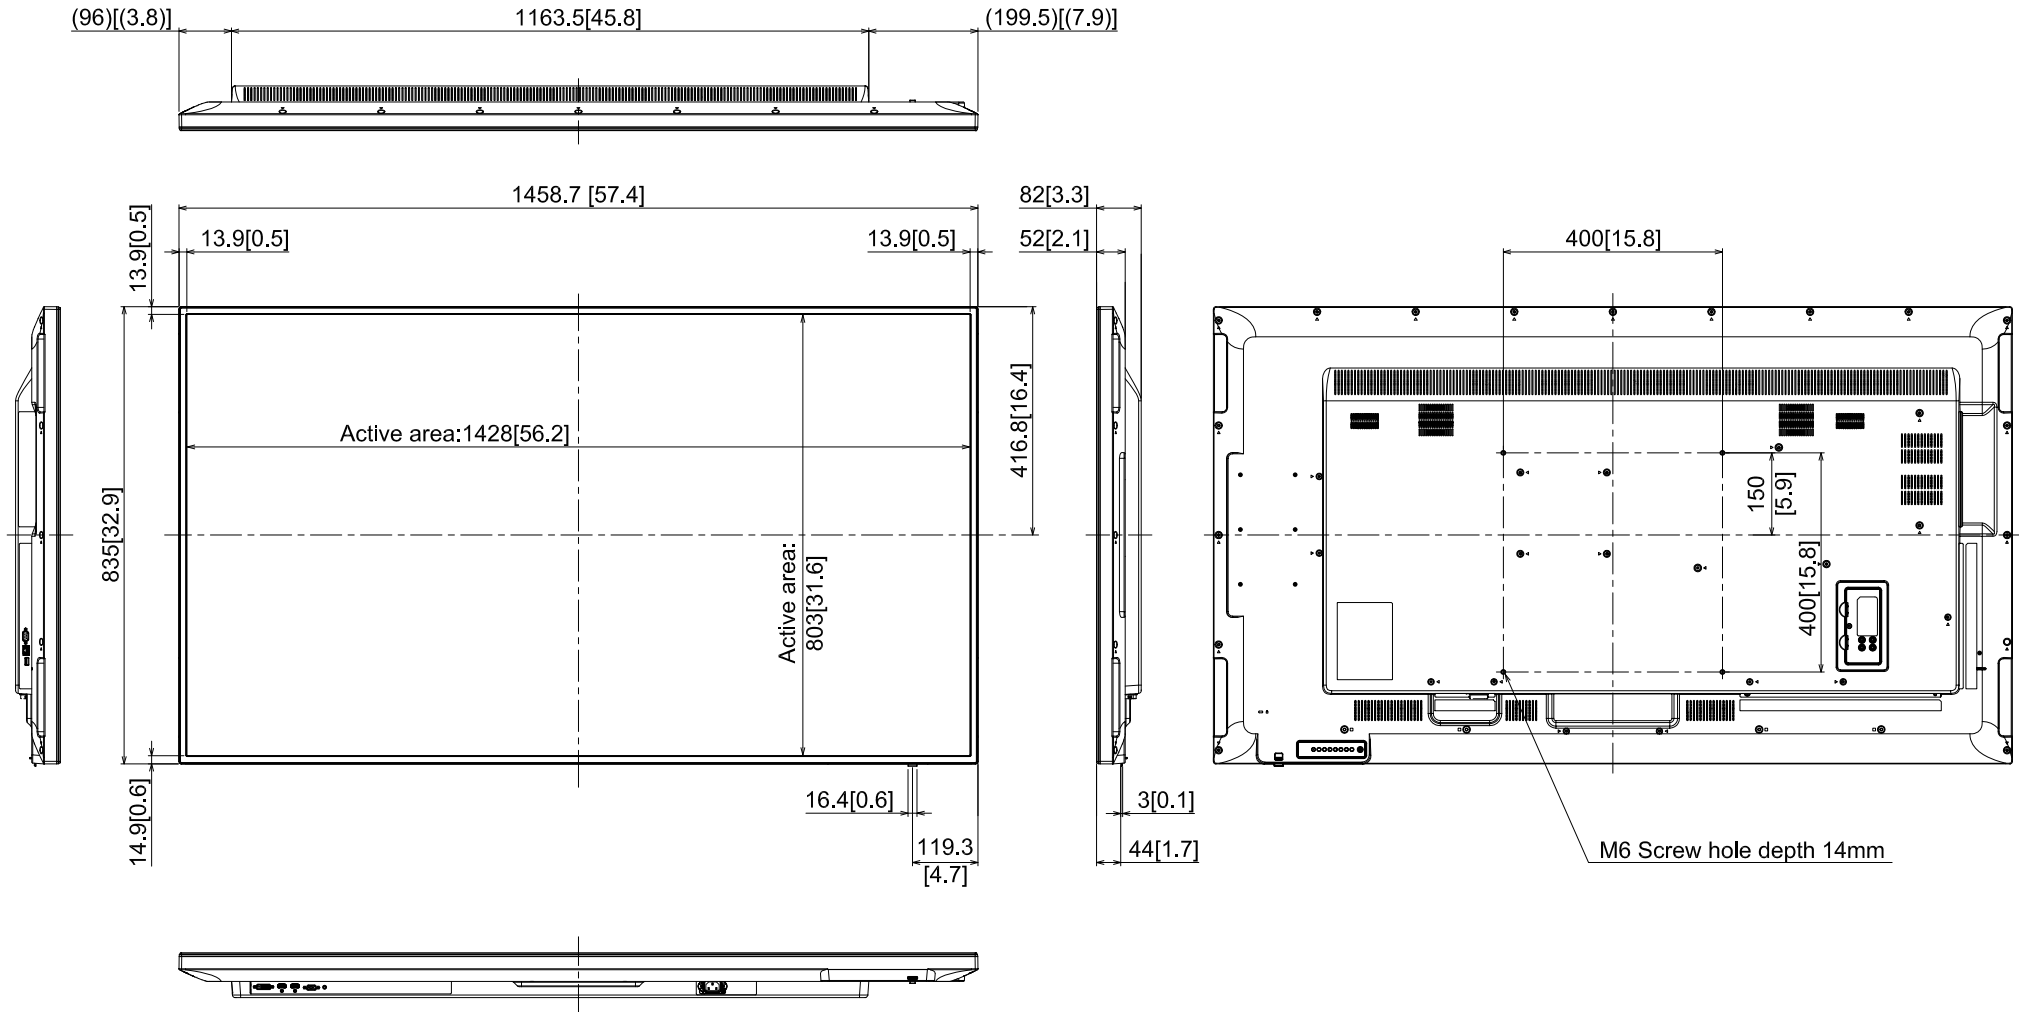

65-inch Class Full HD LCD Display

TH-65EF1

20-January-2017
Unit : mm [inches]

Design and specification subject to change without notice.