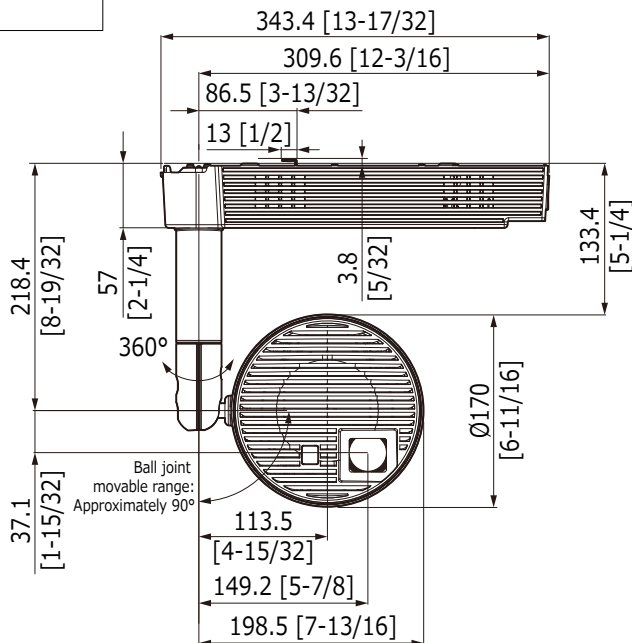

Panasonic Projector

PT-JX200F

PT-JX200F+ET-JPC200

PT-JX200F+ET-JPF200