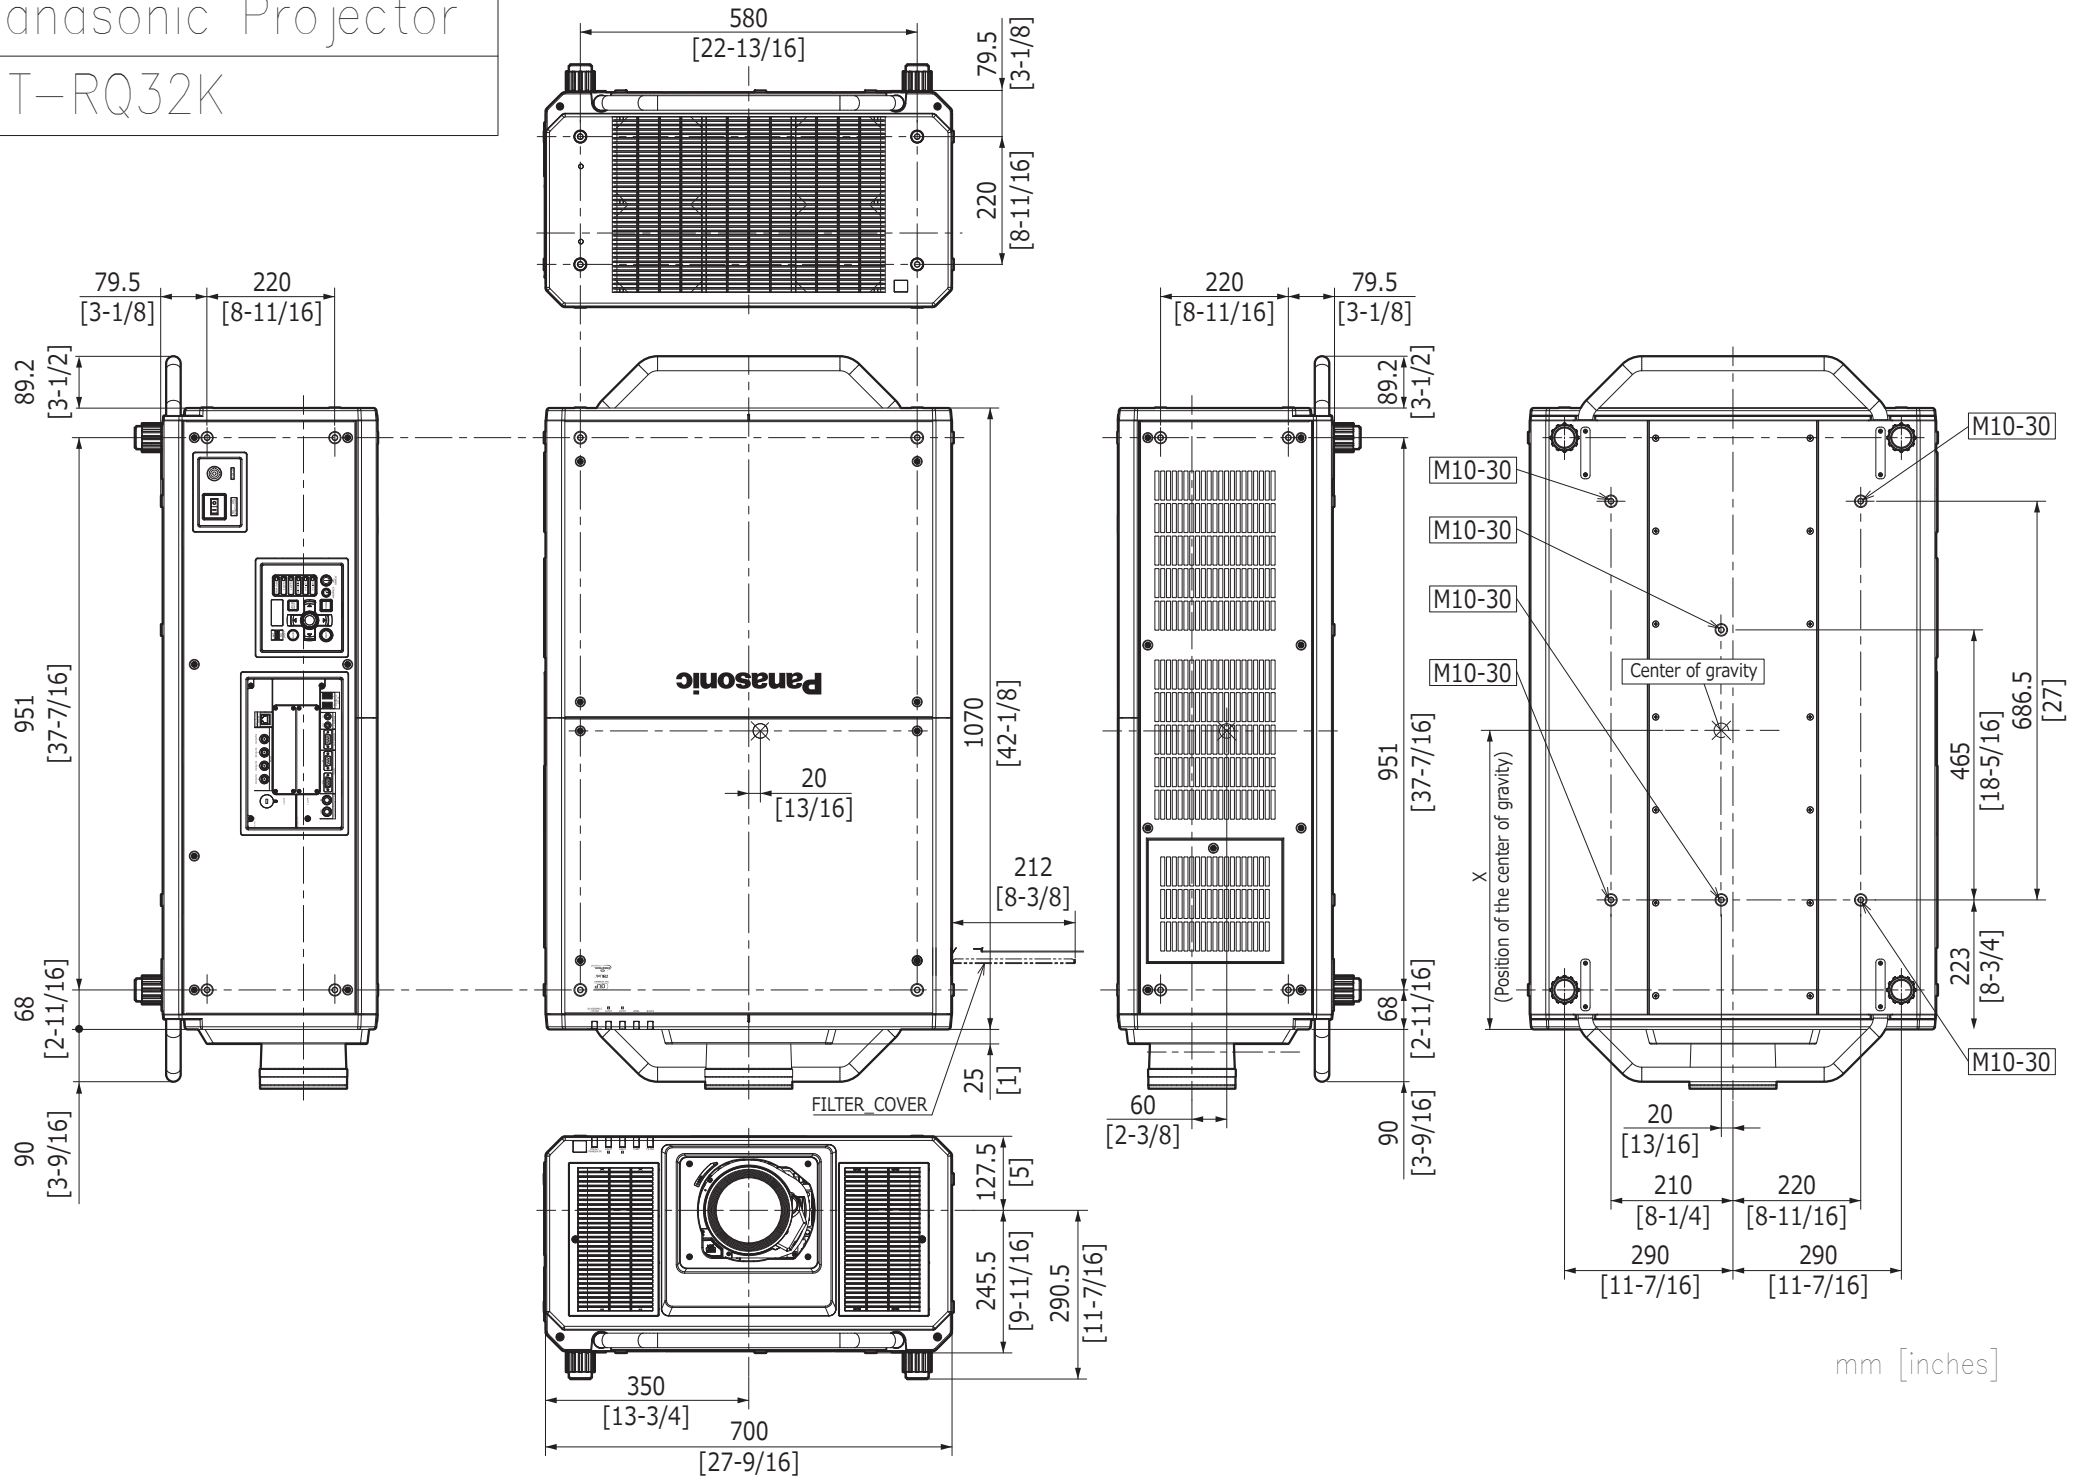

Panasonic Projector

PT-RQ32K

mm [inches]