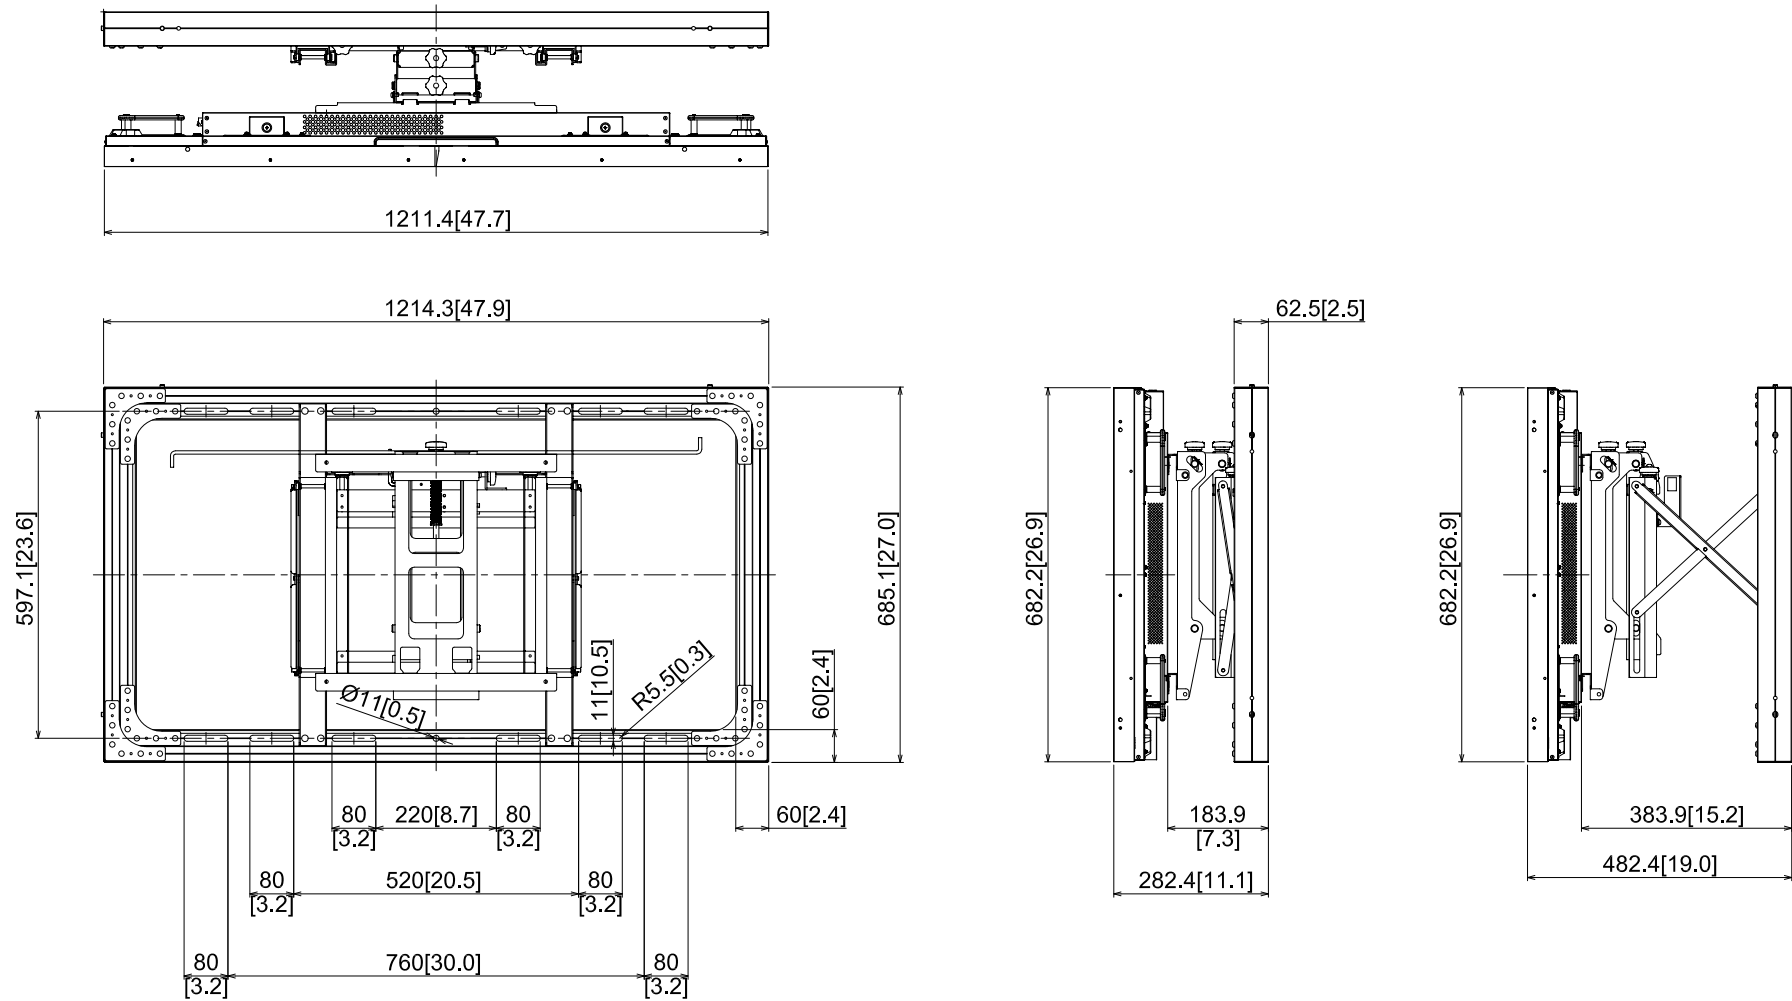

55-inch Class Video Wall Display with Installation mount

17-October-2016

Unit : mm [inches]

TH-55VF1H+TY-VK55LV1

Design and specification subject to change without notice.