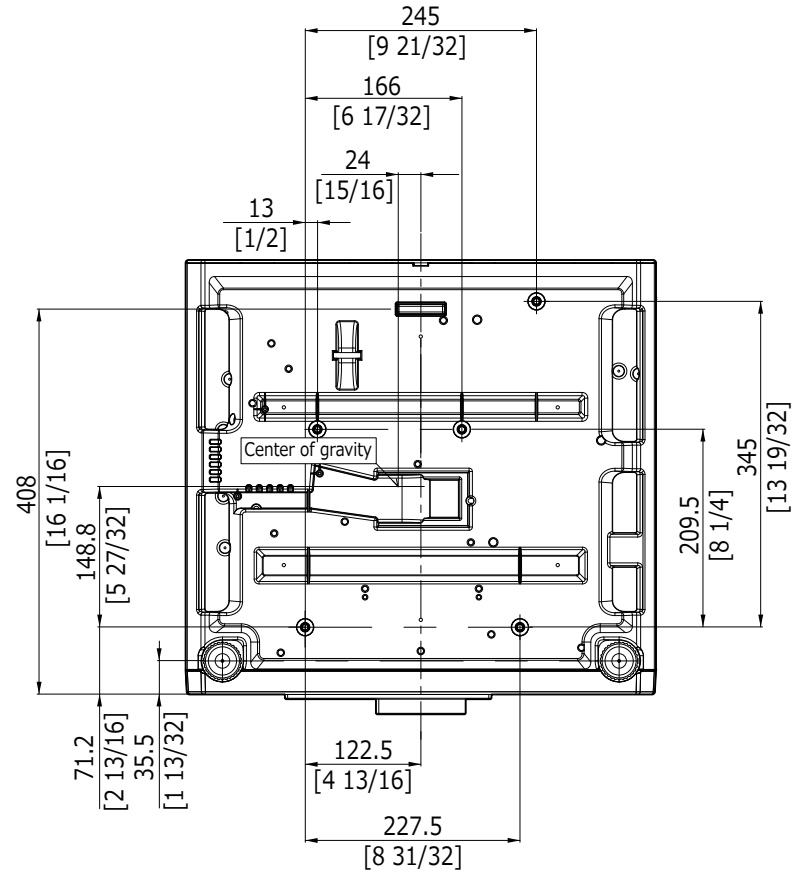

Panasonic Projector

PT-RZ575

mm [inches]