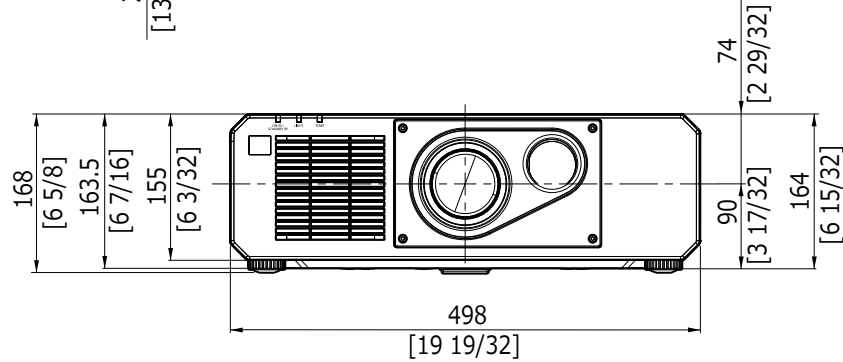

Panasonic Projector

PT-RZ575

mm [inches]