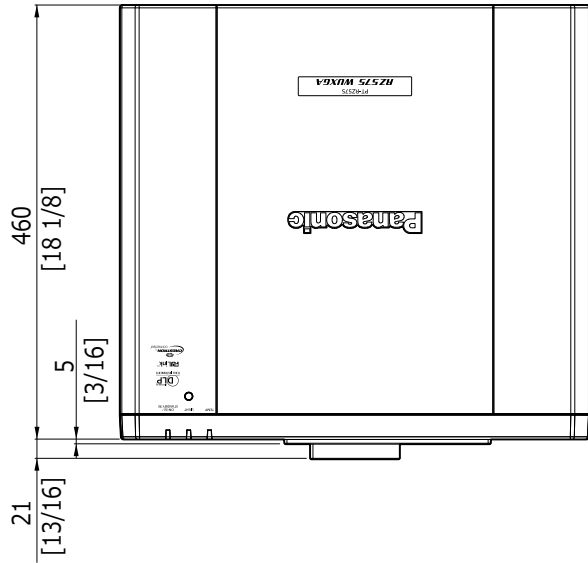

Panasonic Projector

PT-RZ575

mm [inches]