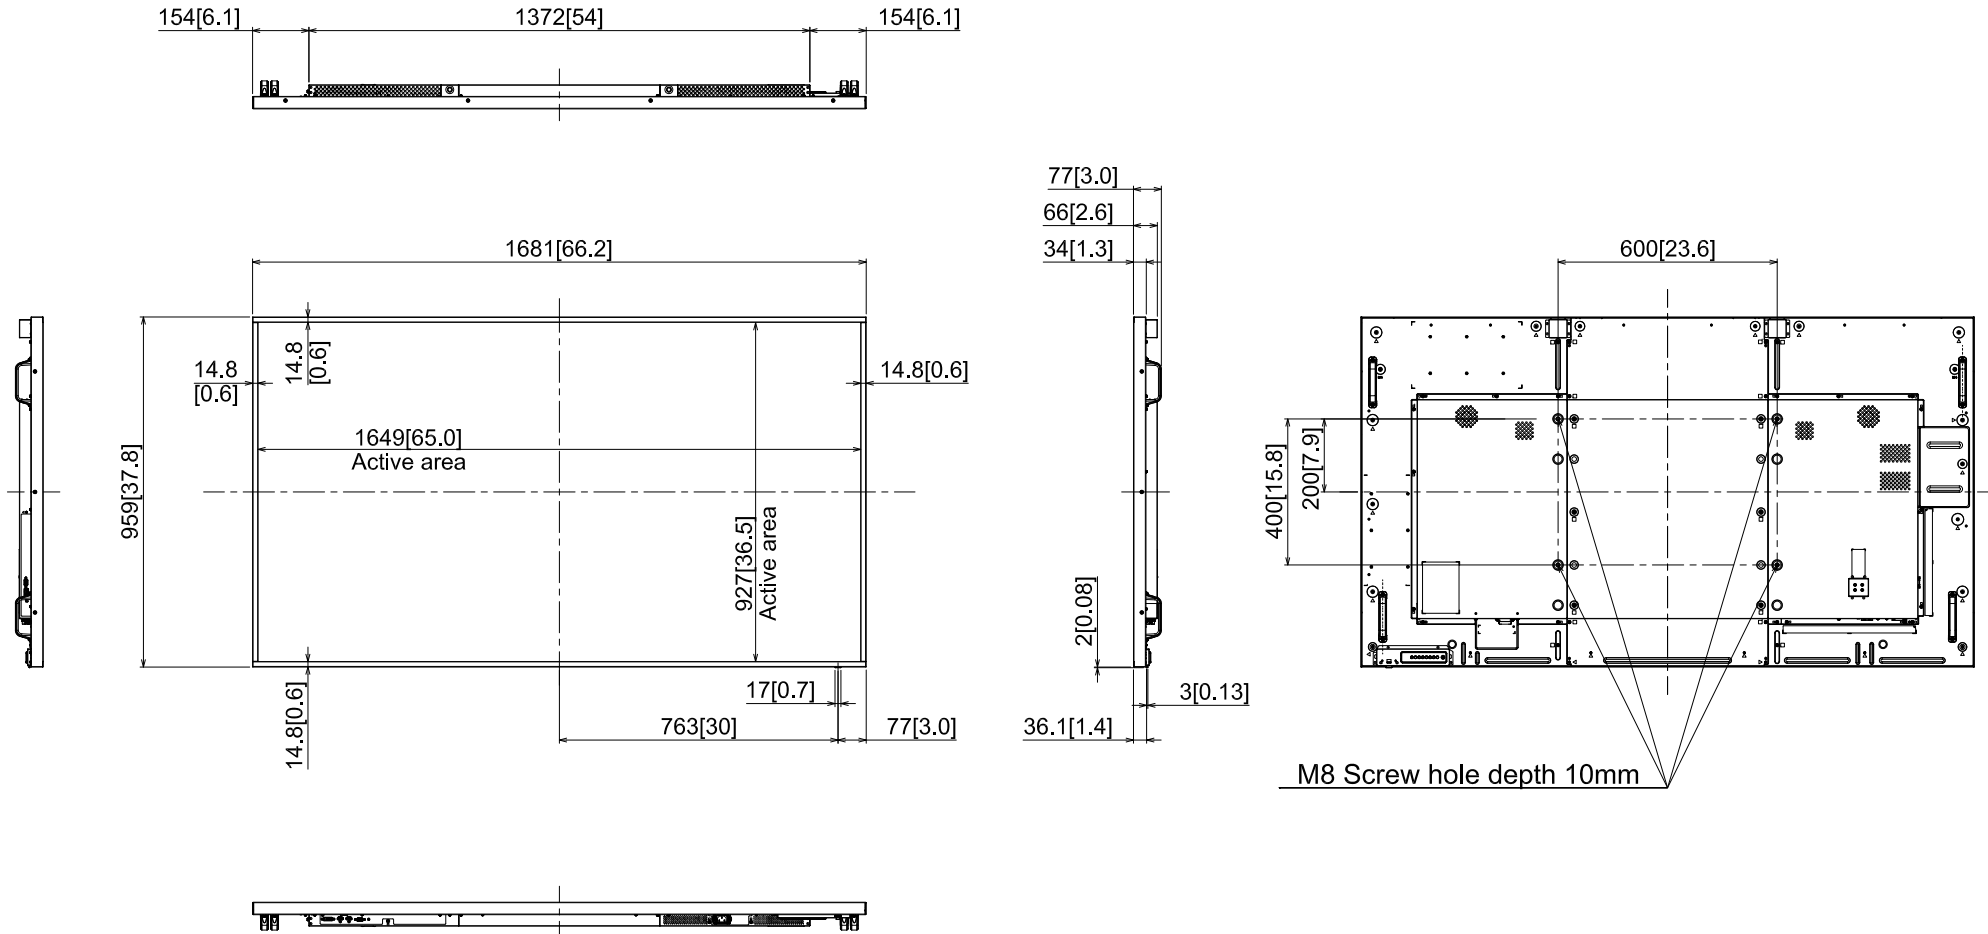

75-inch Class Full HD LCD Display

TH-75EF1

29-August-2016

Unit : mm [inches]

Design and specification subject to change without notice.