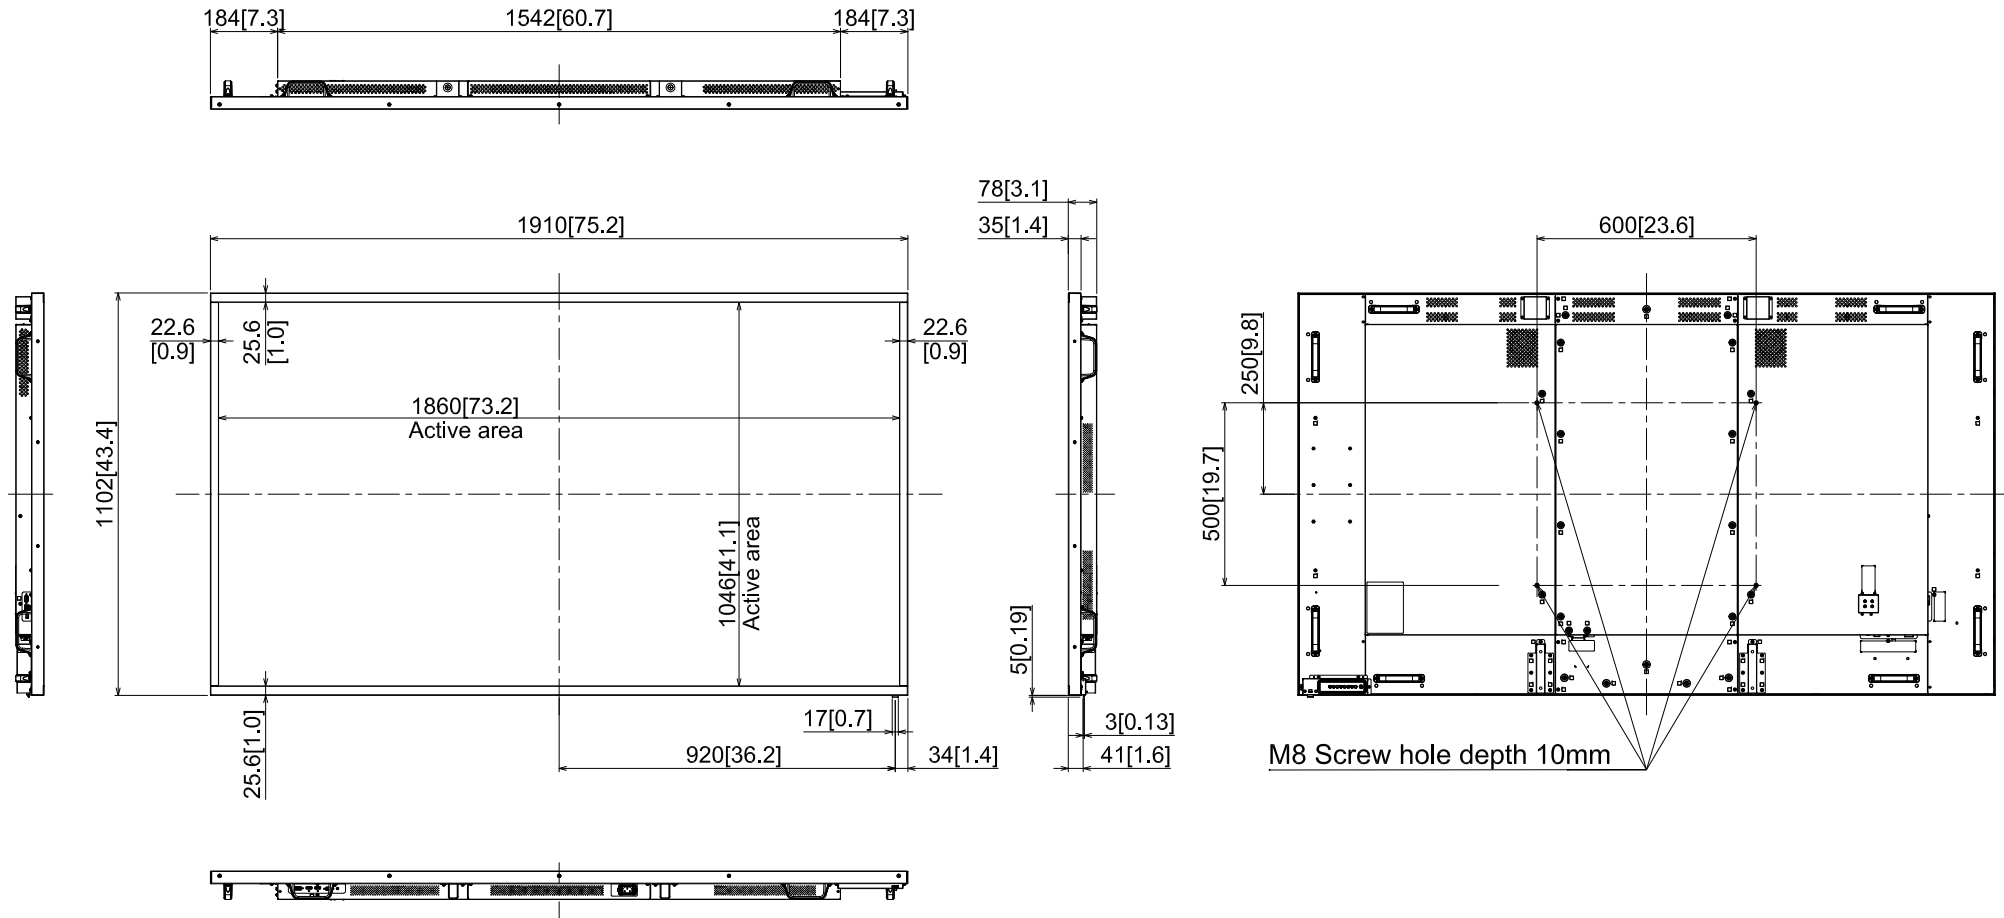

# 84-inch Class Full HD LCD Display

## TH-84EF1

9-August-2016

Unit : mm [inches]

Design and specification subject to change without notice.