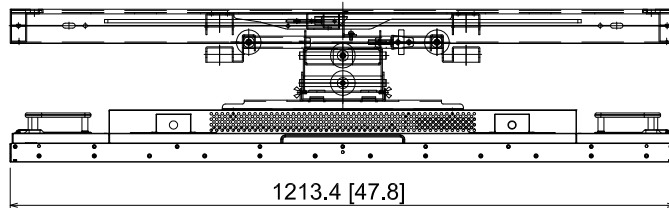

55-inch Class Video Wall with Installation Mount

TH-55LFV70/60/6/50/5+TY-VK55LV1

02-March-2016

Unit : mm [inches]

TH-55LFV70
TH-55LFV60
TH-55LFV6

TH-55LFV50
TH-55LFV5

TH-55LFV50
TH-55LFV5

TH-55LFV70
TH-55LFV60
TH-55LFV6