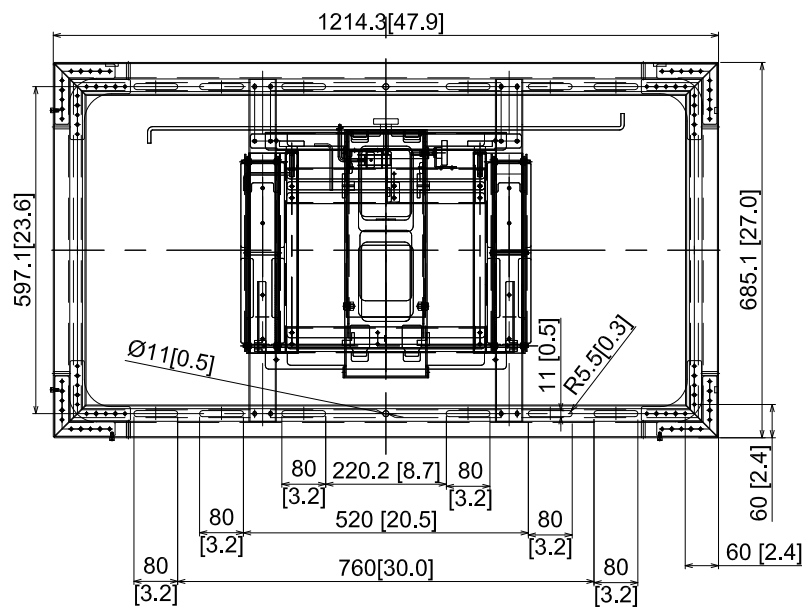

55-inch Class Video Wall with Installation Mount

TH-55LFV70/60/6/50/5+TY-VK55LV1

02-March-2016

Unit : mm [inches]

TH-55LFV70
TH-55LFV60
TH-55LFV6

TH-55LFV50
TH-55LFV5

TH-55LFV50
TH-55LFV5

TH-55LFV70
TH-55LFV60
TH-55LFV6