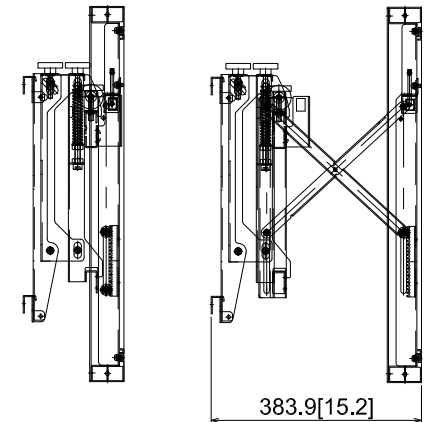

55-inch Class Video Wall with Installation Mount

TH-55LFV70/60/6/50/5+TY-VK55LV1

02-March-2016

Unit : mm [inches]

TH-55LFV70
TH-55LFV60
TH-55LFV6

TH-55LFV50
TH-55LFV5

TH-55LFV50
TH-55LFV5

TH-55LFV70
TH-55LFV60
TH-55LFV6