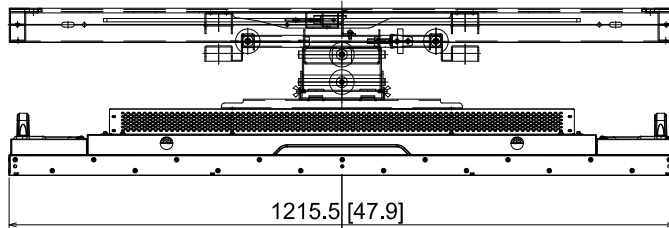

55-inch Class Video Wall with Installation Mount

TH-55LFV70/60/6/50/5+TY-VK55LV1

02-March-2016

Unit : mm [inches]

TH-55LFV70
TH-55LFV60
TH-55LFV6

TH-55LFV50
TH-55LFV5

TH-55LFV50
TH-55LFV5

TH-55LFV70
TH-55LFV60
TH-55LFV6