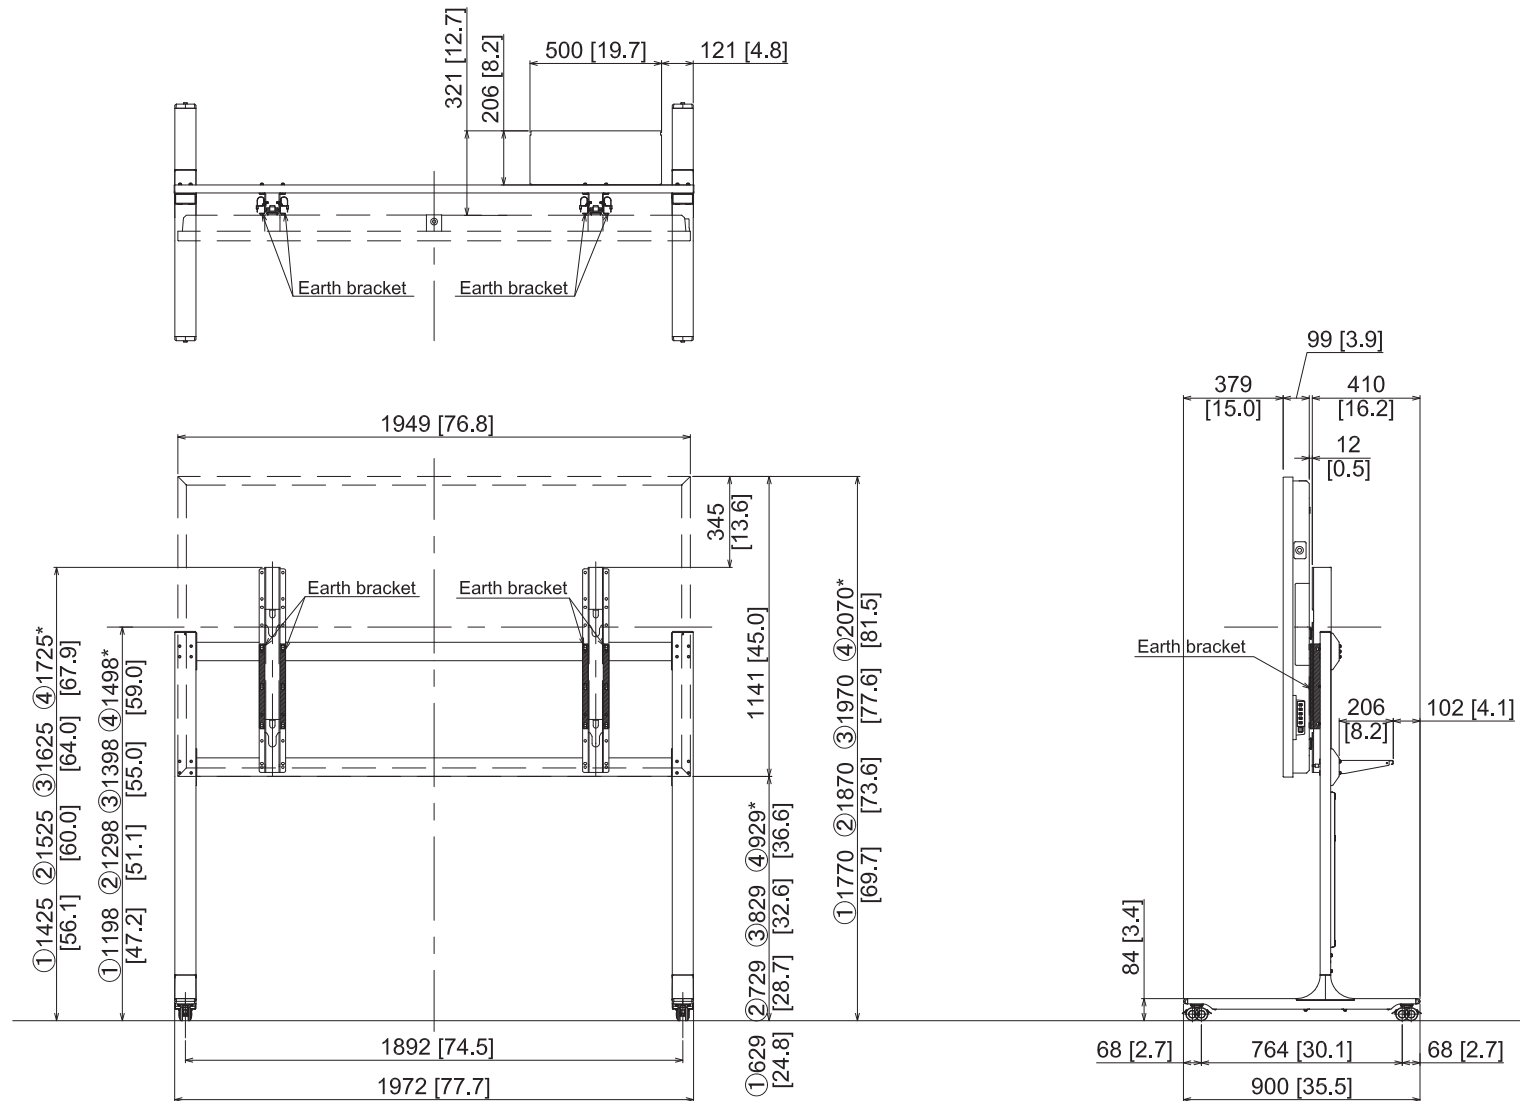

84-inch Class 4K* UHD LCD Display TH-84LQ70+TY-ST85PB1

* Actual resolution: 3840 x 2160 px

14-JANUARY-2015

Unit : mm [inches]

*Screw holes Mark A→①,B→②,C→③,D→④

Design and specifications subject to change without notice.