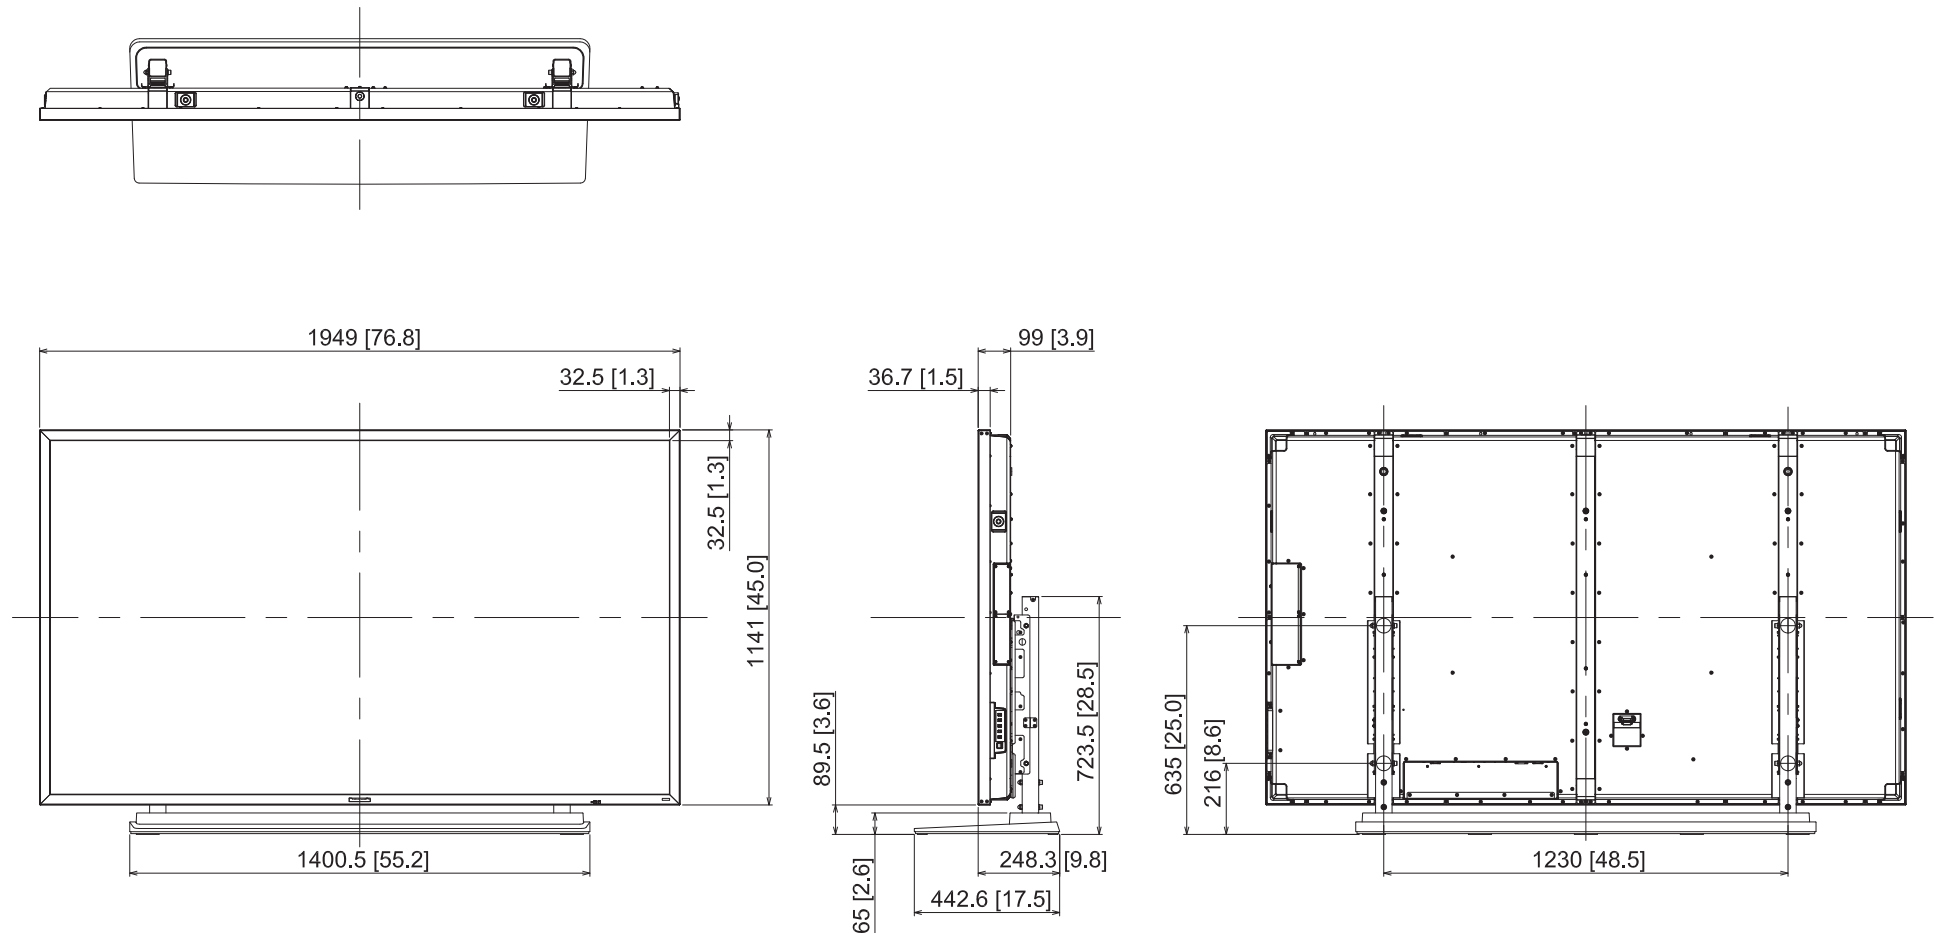

# 84-inch Class 4K\* UHD LCD Display TH-84LQ70+TY-ST85P12

\* Actual resolution: 3840 x 2160 px

14-JANUARY-2015

Unit : mm [inches]

Design and specifications subject to change without notice.