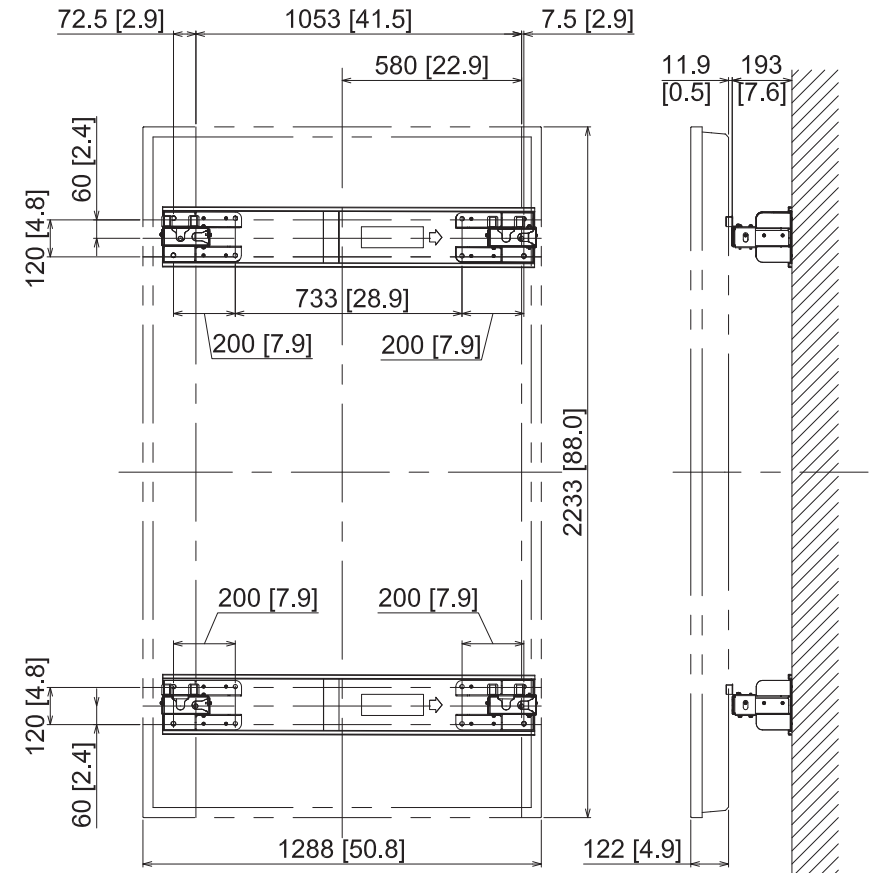

98-inch Class 4K* UHD LCD Display

TH-98LQ70 + TY-WK103PV9

* Actual resolution: 3840 x 2160 px

14-JANUARY-2015

Unit : mm [inches]

Design and specifications subject to change without notice.

© Panasonic Corporation 2015