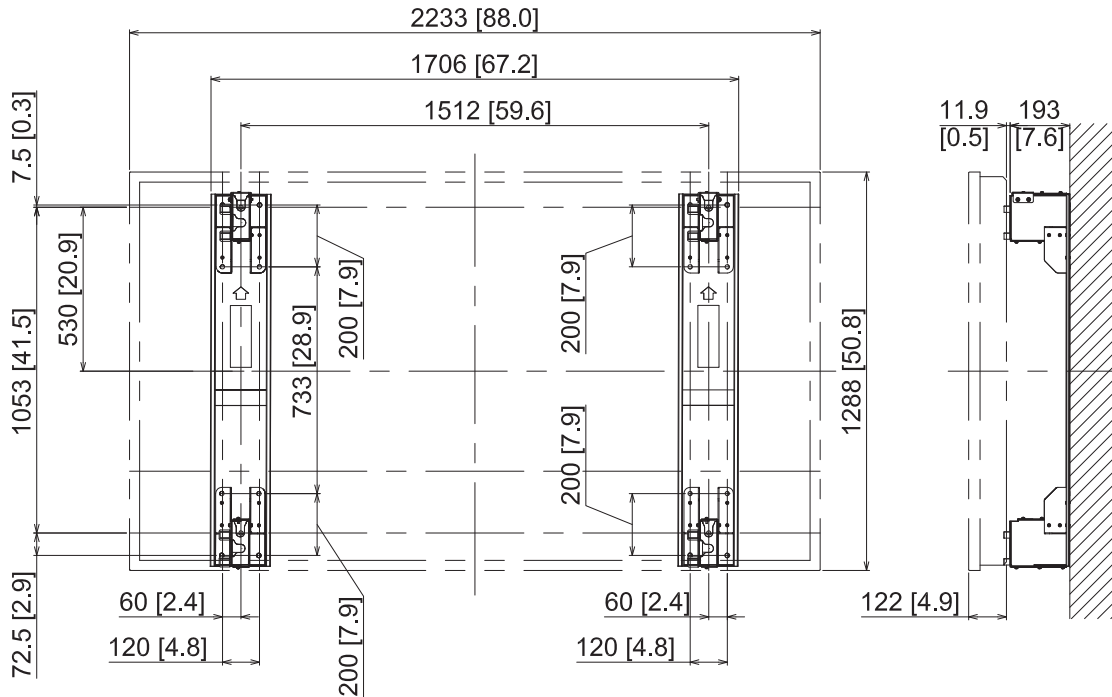

98-inch Class 4K* UHD LCD Display

TH-98LQ70 + TY-WK103PV9

* Actual resolution: 3840 x 2160 px

14-JANUARY-2015

Unit : mm [inches]

Design and specifications subject to change without notice.

© Panasonic Corporation 2015