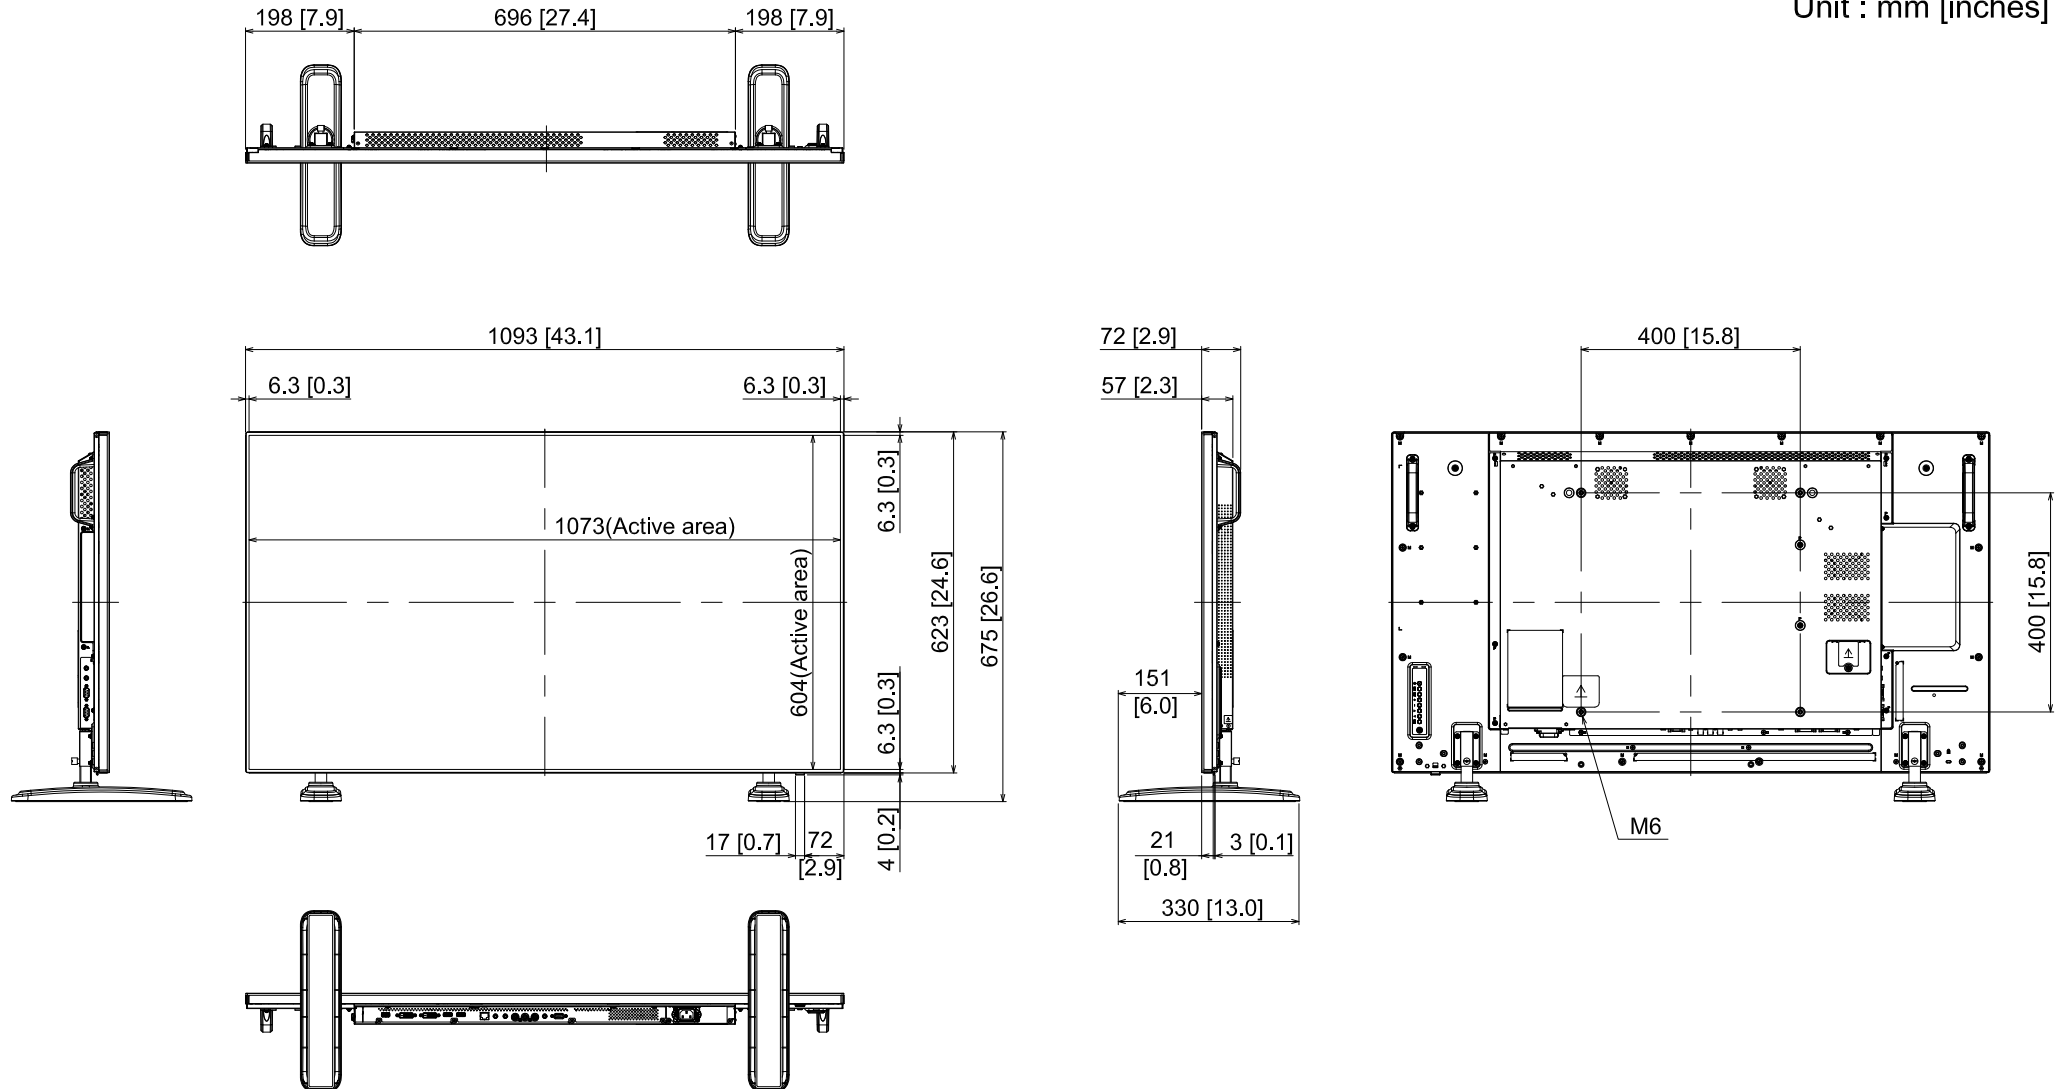

# 49-inch FULL HD LCD Display with Pedestal Stand

## TH-49SF1H+TY-ST43PE8

21-APRIL-2016

Unit : mm [inches]

Design and specification subject to change without notice.