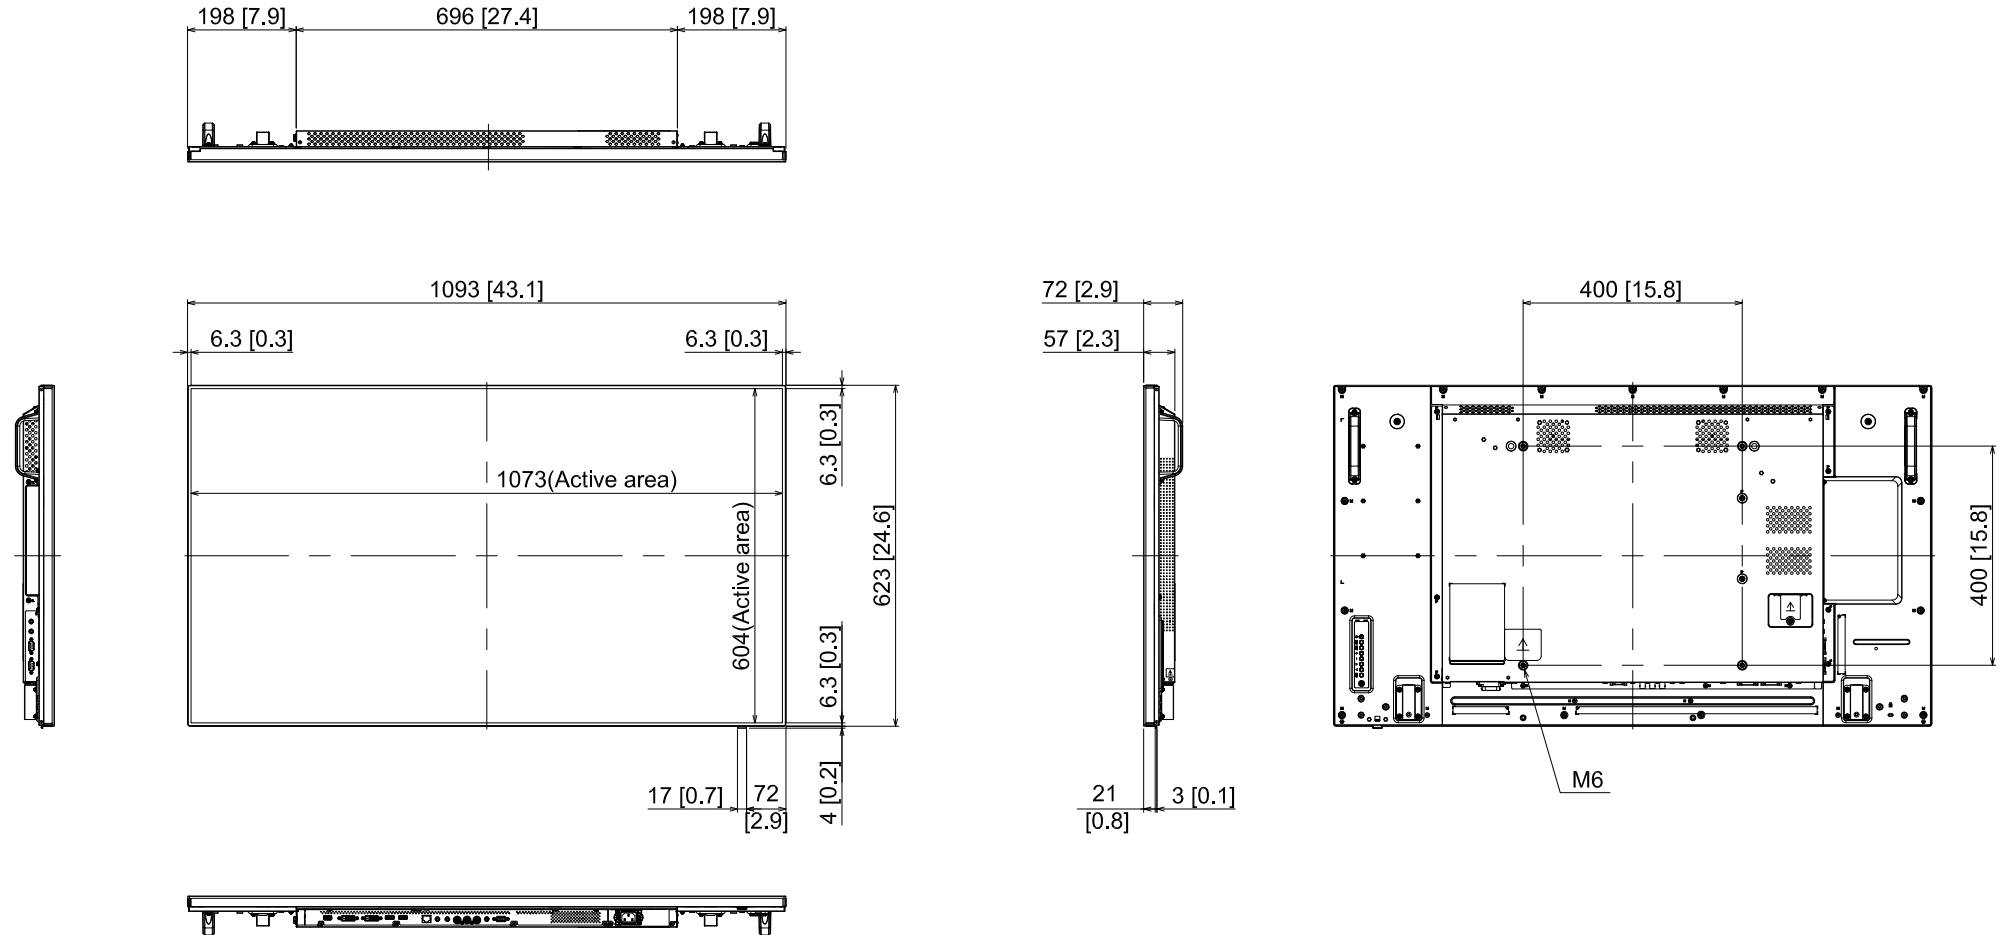

49-inch FULL HD LCD Display TH-49SF1H

21-APRIL-2016

Unit : mm [inches]

Design and specification subject to change without notice.