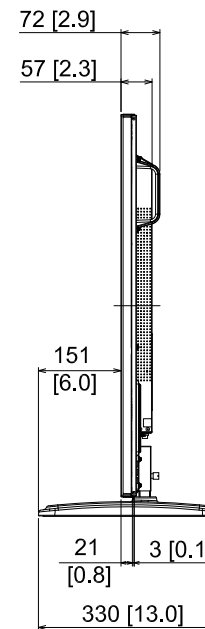

55-inch FULL HD LCD Display with Pedestal Stand TH-55SF1H+TY-ST43PE8

21-APRIL-2016

Unit : mm [inches]

Design and specification subject to change without notice.