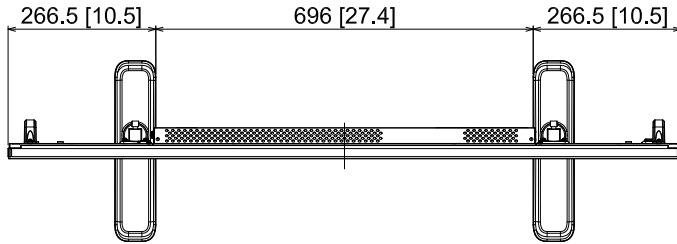

55-inch FULL HD LCD Display with Pedestal Stand TH-55SF1H+TY-ST43PE8

21-APRIL-2016

Unit : mm [inches]

Design and specification subject to change without notice.