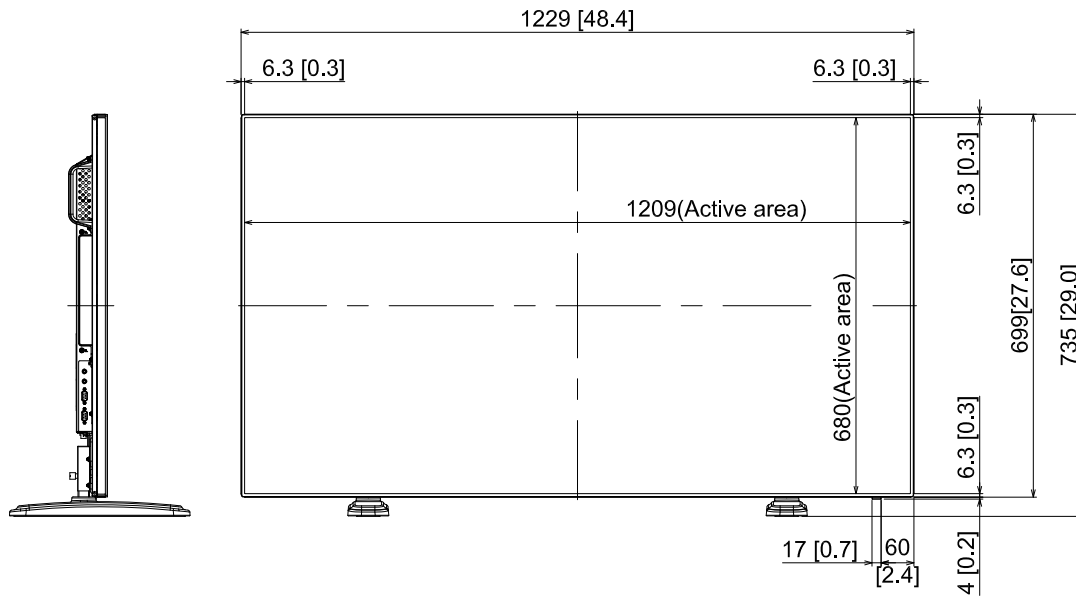

55-inch FULL HD LCD Display with Pedestal Stand TH-55SF1H+TY-ST43PE8

21-APRIL-2016

Unit : mm [inches]

Design and specification subject to change without notice.