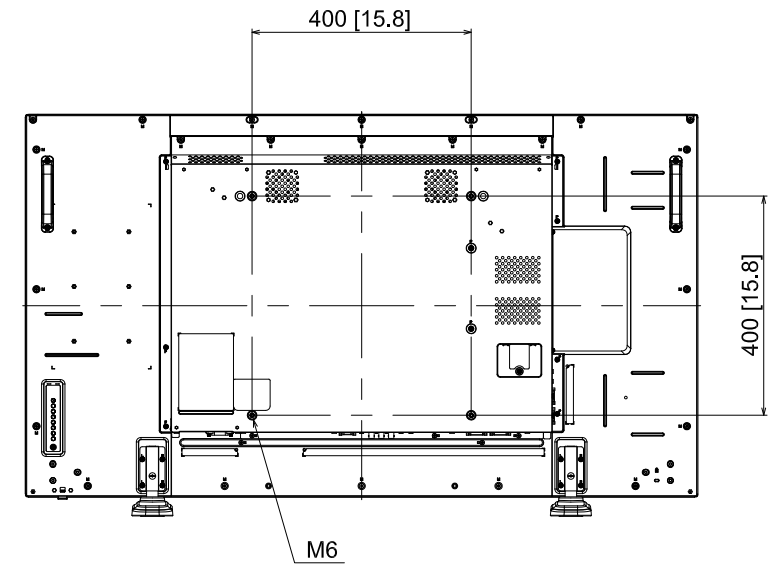

55-inch FULL HD LCD Display with Pedestal Stand TH-55SF1H+TY-ST43PE8

21-APRIL-2016

Unit : mm [inches]

Design and specification subject to change without notice.