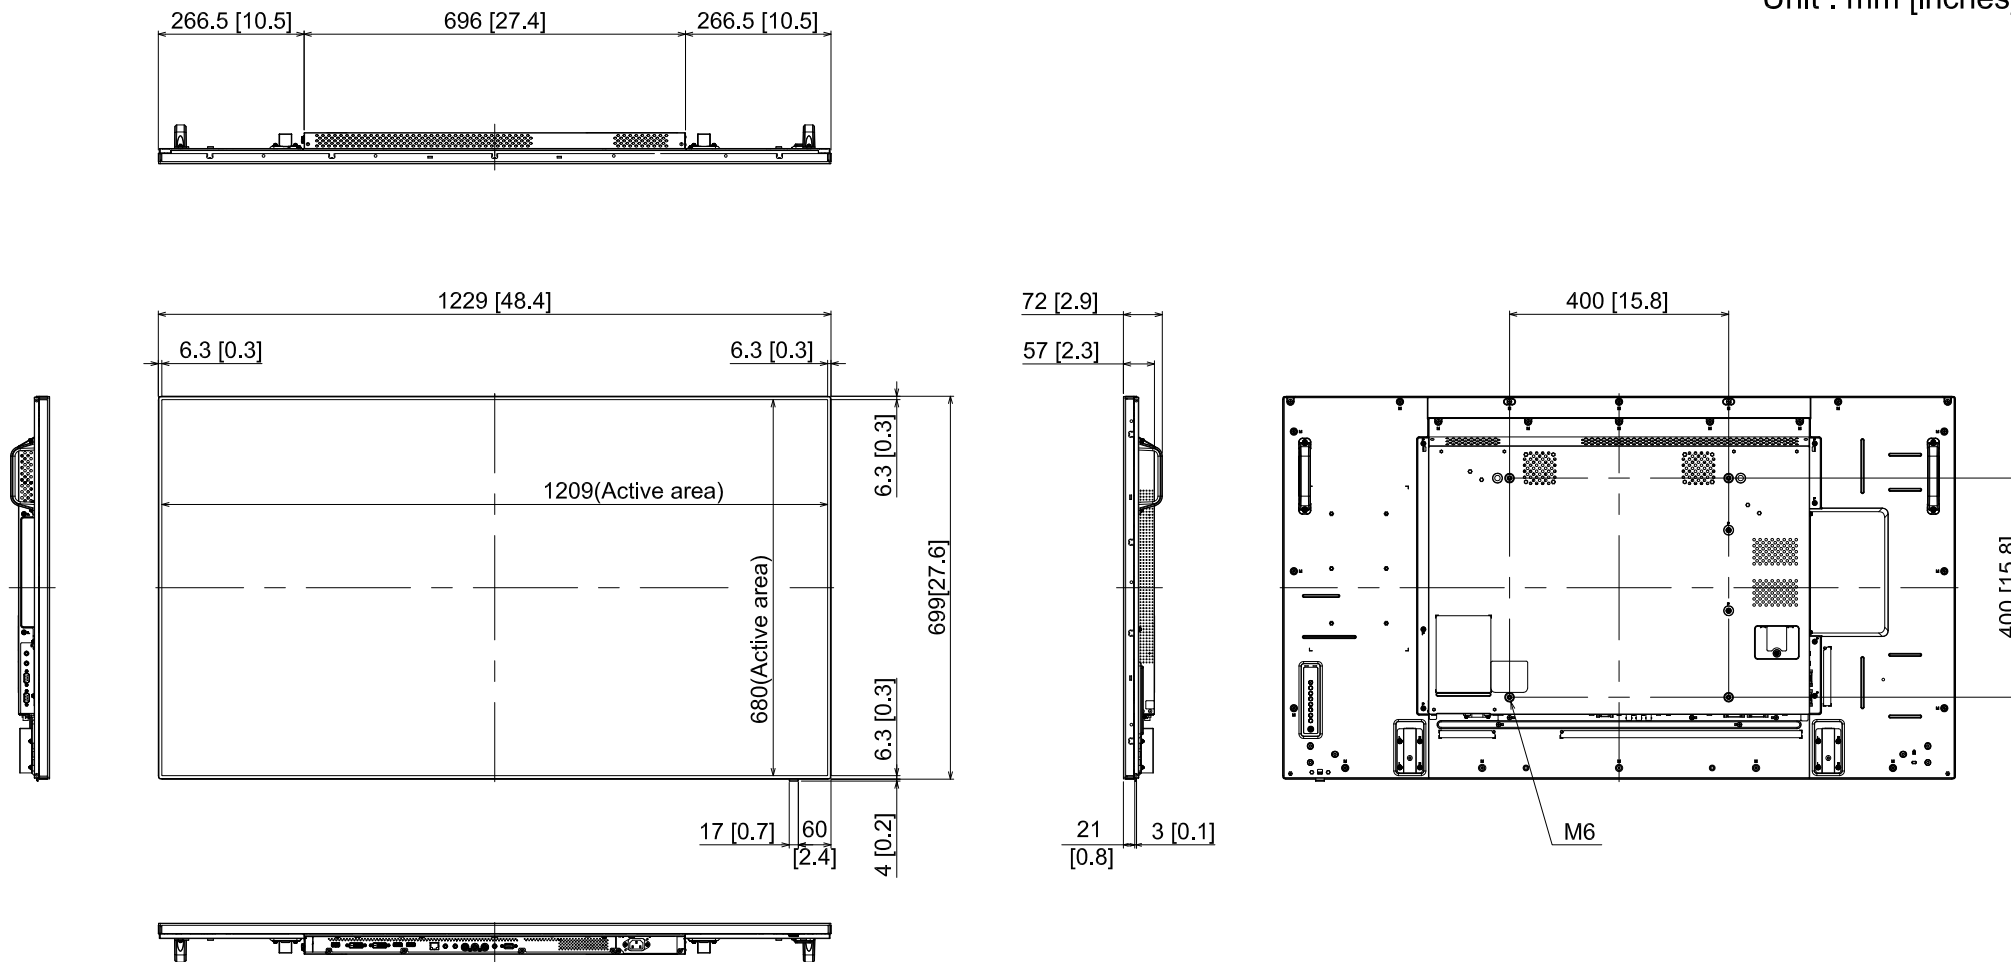

# 55-inch FULL HD LCD Display TH-55SF1H

21-APRIL-2016

Unit : mm [inches]

Design and specification subject to change without notice.